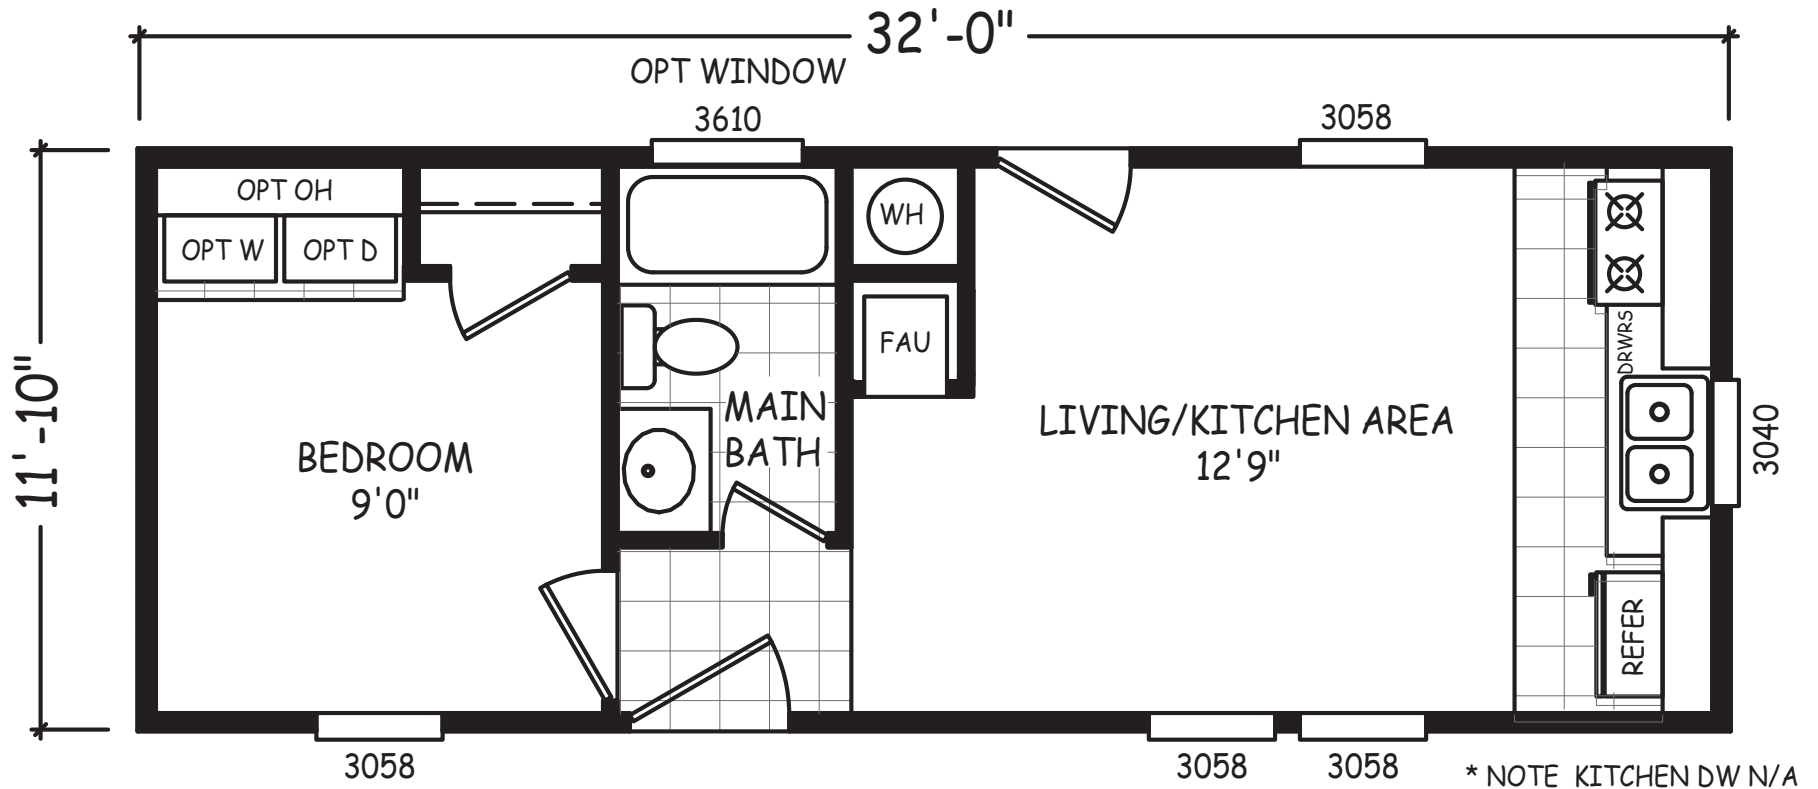

Thrifty 1

GS Series

379 SQ. FT. (Approximate) 1 Bedroom, 1 Bath

Last Updated: 12-15-20

*Special Value Home, Limit 1 per customer

FACTORY SELECT HOMES

4455 N. Stockton Hill Rd.
Kingman, AZ 86409

FactorySelectMH.com | 1-800-965-3641