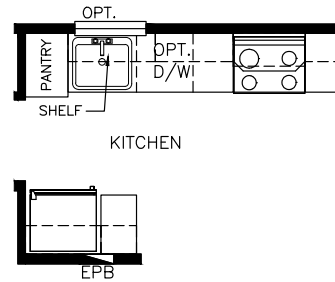

# Tomtom

Select Series - Single Section

595 SQ. FT. (Approximate) 1 Bedroom, 1 Bath

Last Updated: 6-25-21

OPT. DISHWASHER CONFIGURATION

**FACTORY SELECT HOMES**  
4455 N. Stockton Hill Rd.  
Kingman, AZ 86409