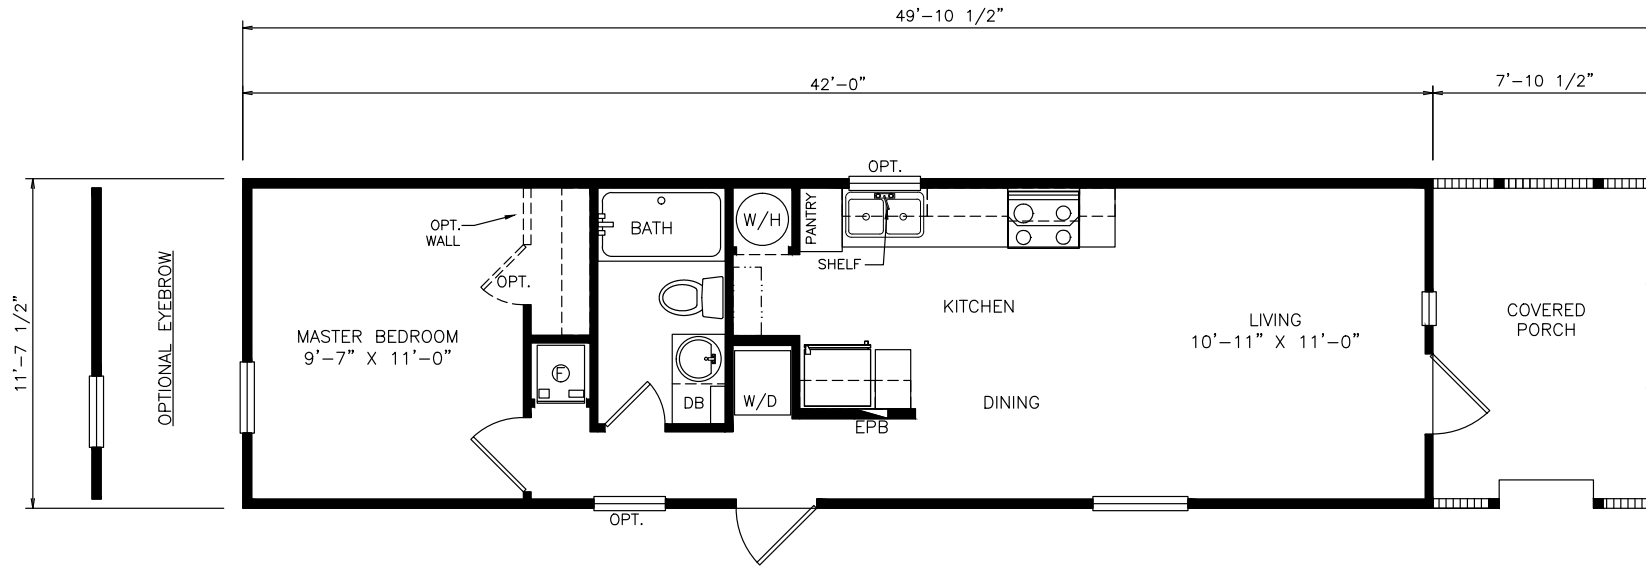

# Tomtom

Select Series - Single Section

595 SQ. FT. (Approximate) 1 Bedroom, 1 Bath

Last Updated: 6-25-21

OPT. DISHWASHER CONFIGURATION

**FACTORY SELECT HOMES**  
4455 N. Stockton Hill Rd.  
Kingman, AZ 86409