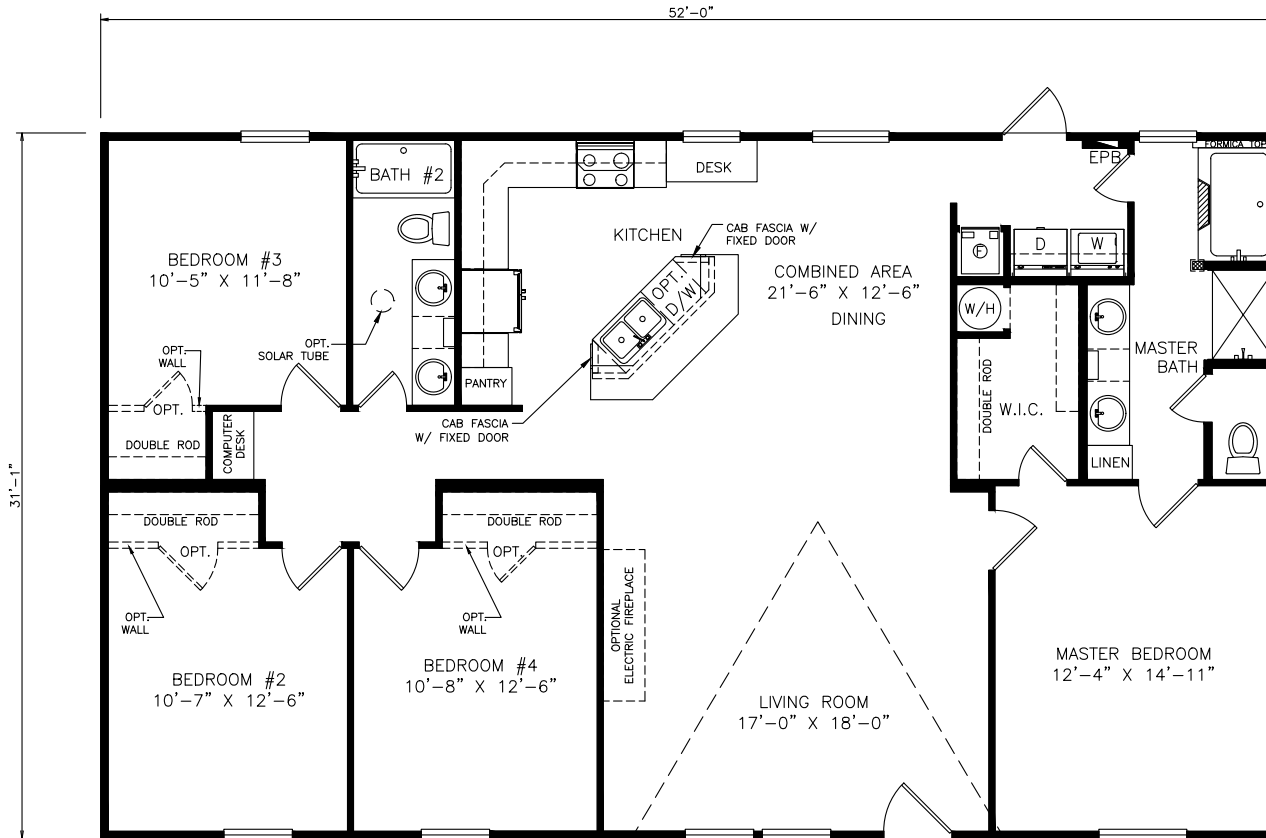

Unger

Heritage Series - Multi Section

1,622 SQ. FT. (Approximate) 4 Bedrooms, 2 Baths

Last Updated: 6-29-21

FACTORY SELECT HOMES
4455 N. Stockton Hill Rd.
Kingman, AZ 86409

FactorySelectMH.com | 1-800-965-3641