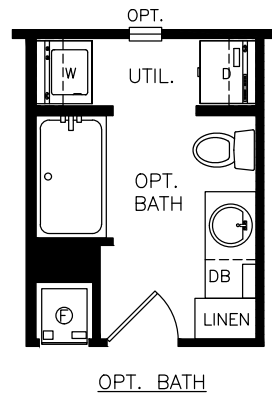

# Verkin

Classic Series - Single Section

880 SQ. FT. (Approximate) 1 Bedroom, 1 Bath

Last Updated: 6-24-21

**FACTORY SELECT HOMES**  
 4455 N. Stockton Hill Rd.  
 Kingman, AZ 86409  
 1660-11FLPA

**FactorySelectMH.com | 1-800-965-3641**