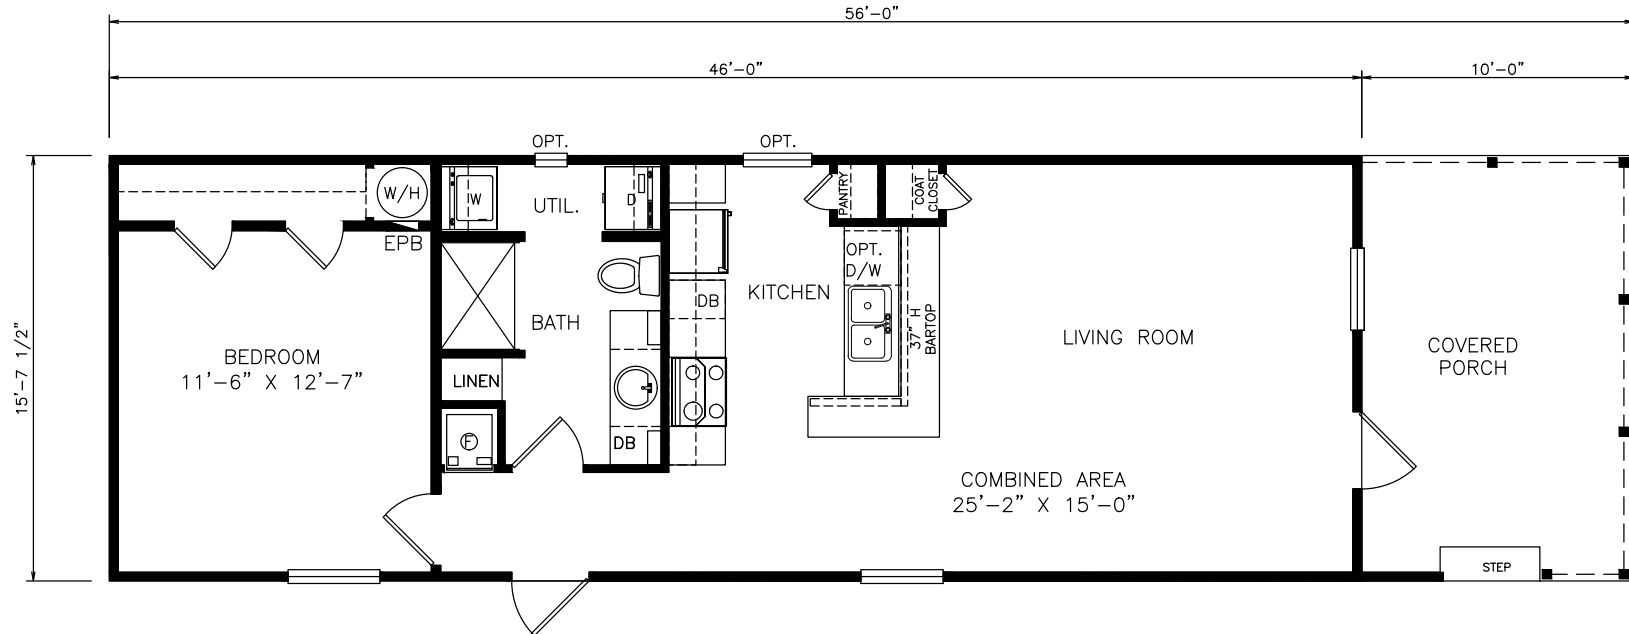

# Verkin

Classic Series - Single Section

880 SQ. FT. (Approximate) 1 Bedroom, 1 Bath

Last Updated: 6-24-21

**FACTORY SELECT HOMES**  
 4455 N. Stockton Hill Rd.  
 Kingman, AZ 86409  
 1660-11FLPA

**FactorySelectMH.com | 1-800-965-3641**