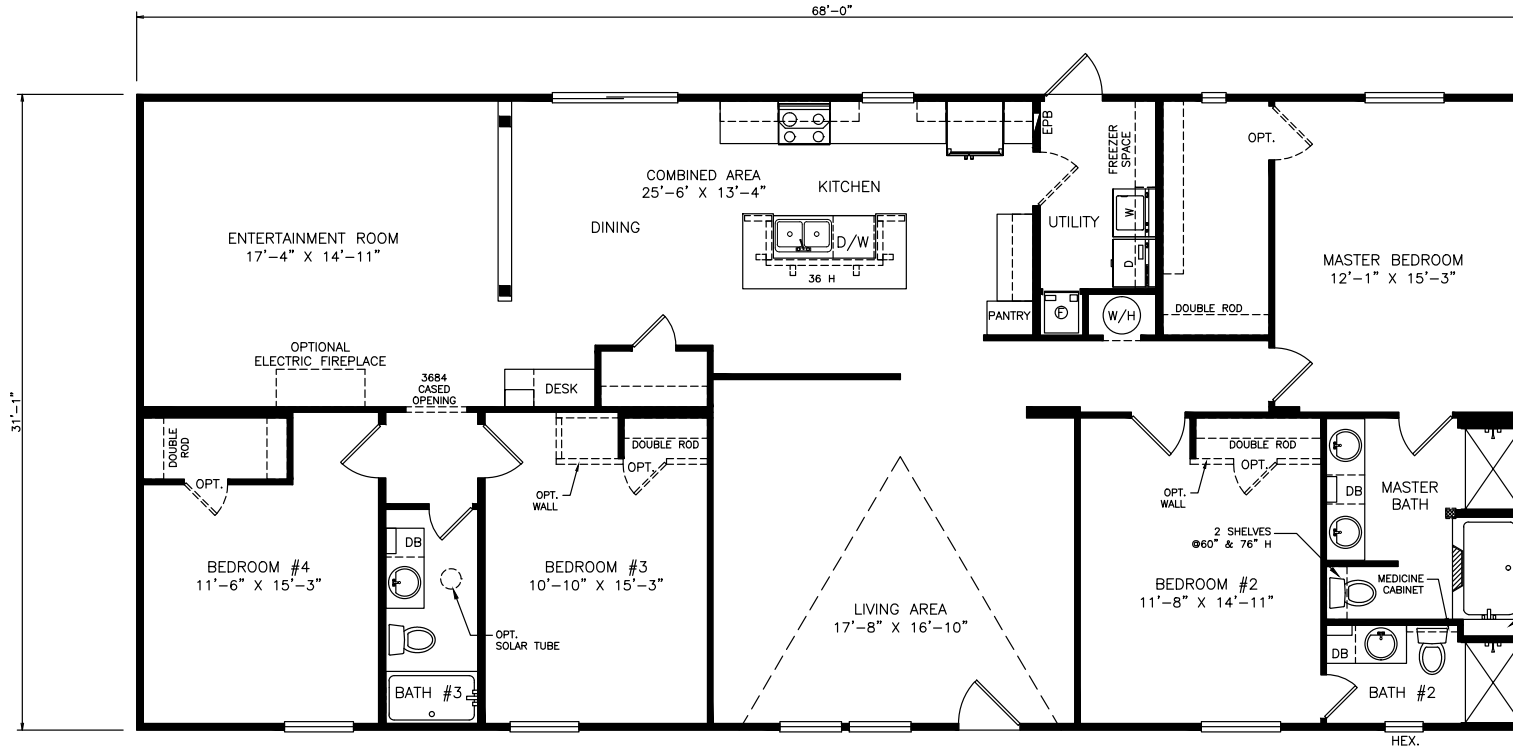

Viewmont

Heritage Series - Multi Section

2,120 SQ. FT. (Approximate) 4 Bedrooms, 3 Baths

Last Updated: 6-29-21

OPT. HALF BATH

"B"

"A"

1/2 WALL WITH 6" SHELF