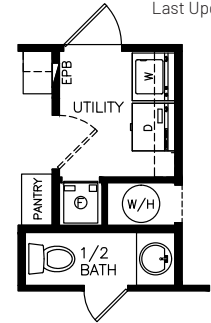

Viewmont

Heritage Series - Multi Section

2,120 SQ. FT. (Approximate) 4 Bedrooms, 3 Baths

Last Updated: 6-29-21

OPT. HALF BATH

"B"

"A"

1/2 WALL WITH 6" SHELF