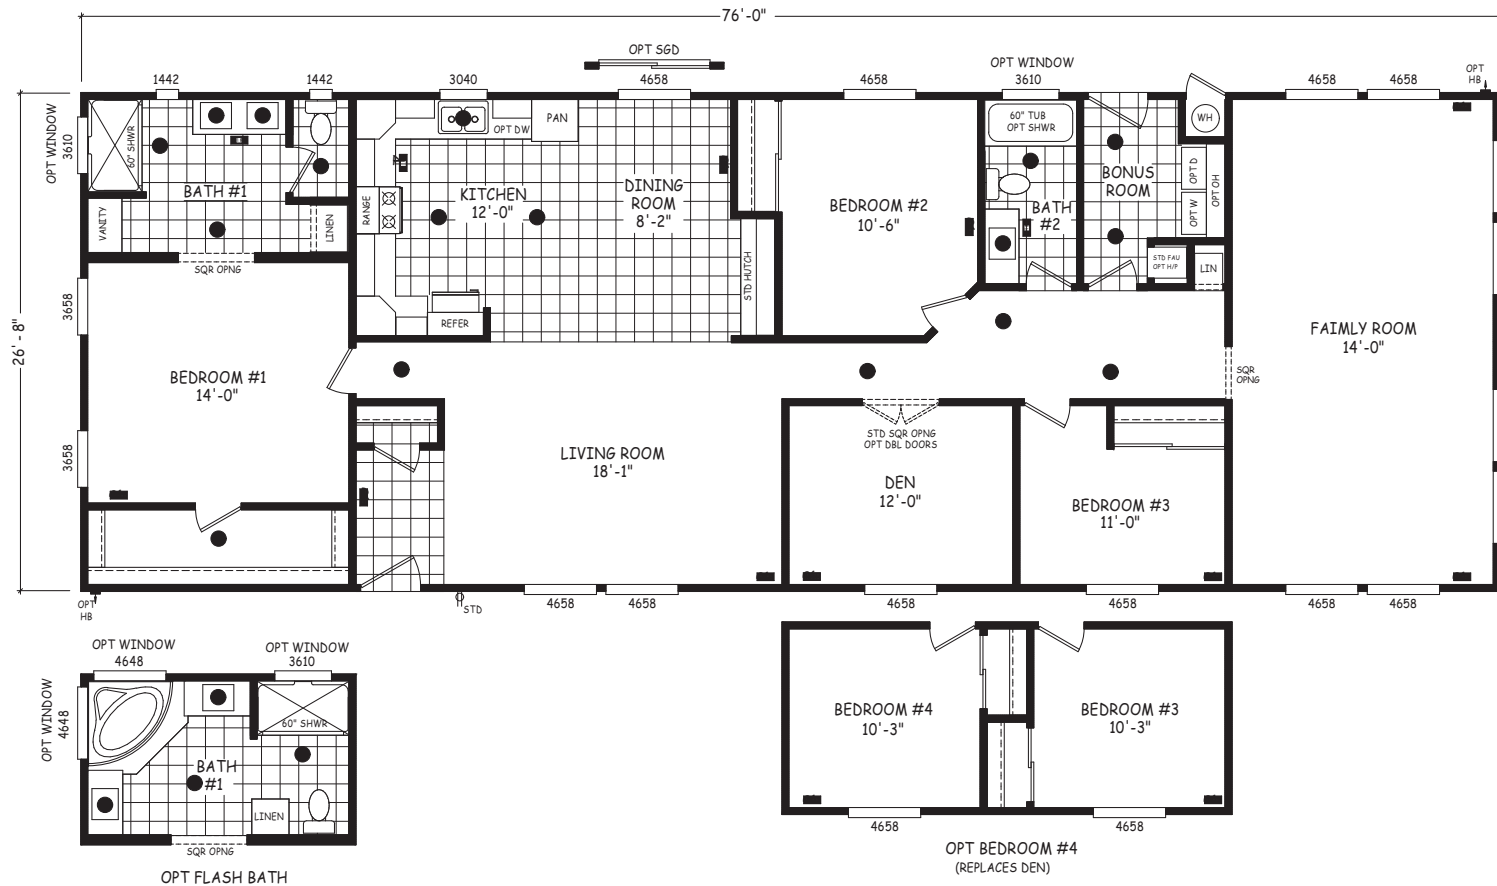

Waylon

Edge Series

2,027 SQ. FT. (Approximate) 4 Bedroom, 2 Bath

Last Updated: 1-19-24

FACTORY SELECT HOMES

4455 N. Stockton Hill Rd.
Kingman, AZ 86409

FactorySelectMH.com | 1-800-965-3641

IMPORTANT: Alta Cima Corp reserves the right to modify, cancel or substitute products or features of this event at any time without prior notice or obligation. Pictures and other promotional materials are representative and may depict or contain floor plans, square footages, elevations, options, upgrades, extra design features, decorations, floor coverings, specialty light fixtures, custom paint and wall coverings, window treatments, landscaping, sound and alarm systems, furnishings, appliances, and other designer/decorator features and amenities that are not included as part of the home and/or may not be available at all locations. Home, pricing and community information is subject to change, and homes to prior sale, at any time without notice or obligation. ©2020 Alta Cima Corp. All rights reserved.