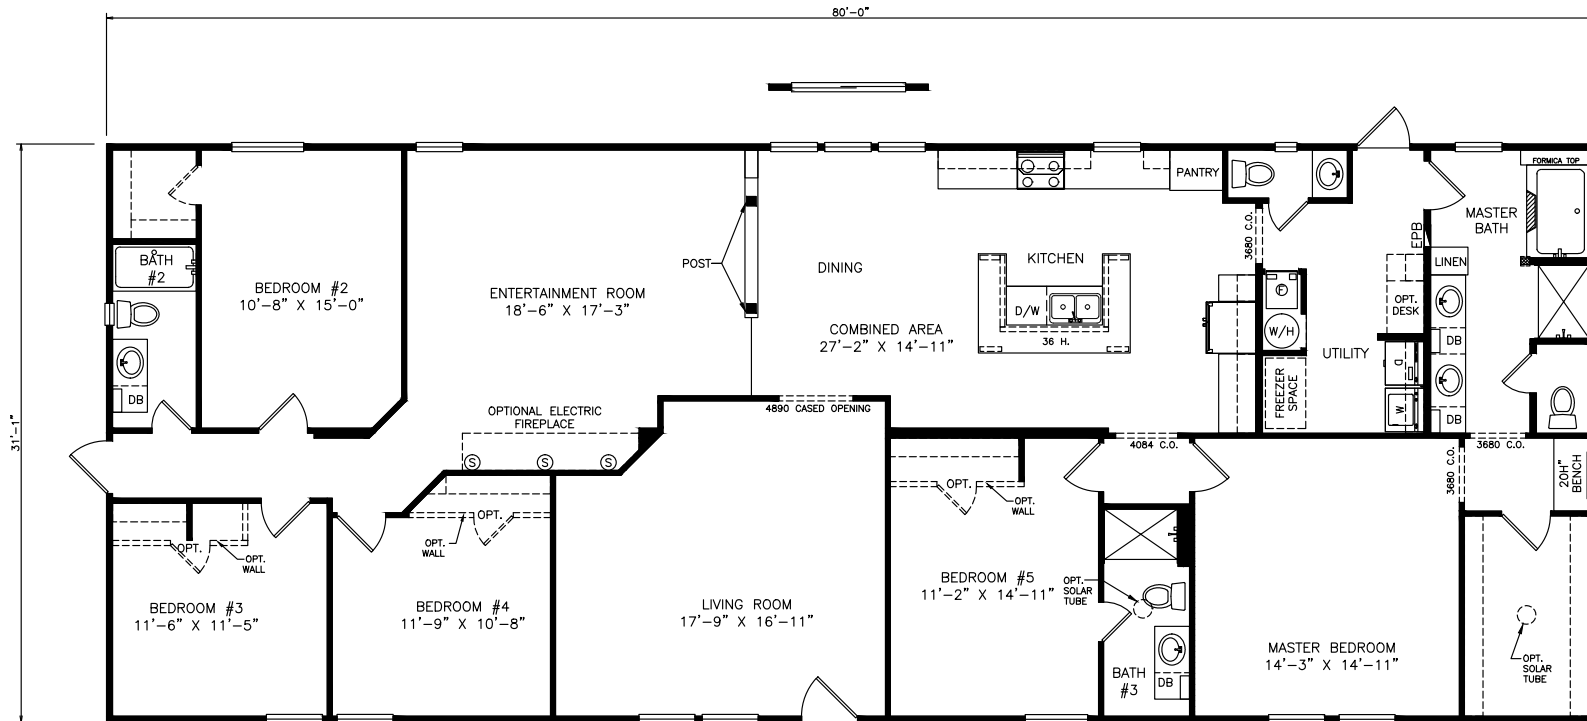

Wigwam

Classic Series - Multi Section

2,494 SQ. FT. (Approximate) 5 Bedrooms, 3.5 Baths

Last Updated: 6-25-21

FACTORY SELECT HOMES
4455 N. Stockton Hill Rd.
Kingman, AZ 86409

FactorySelectMH.com | 1-800-965-3641