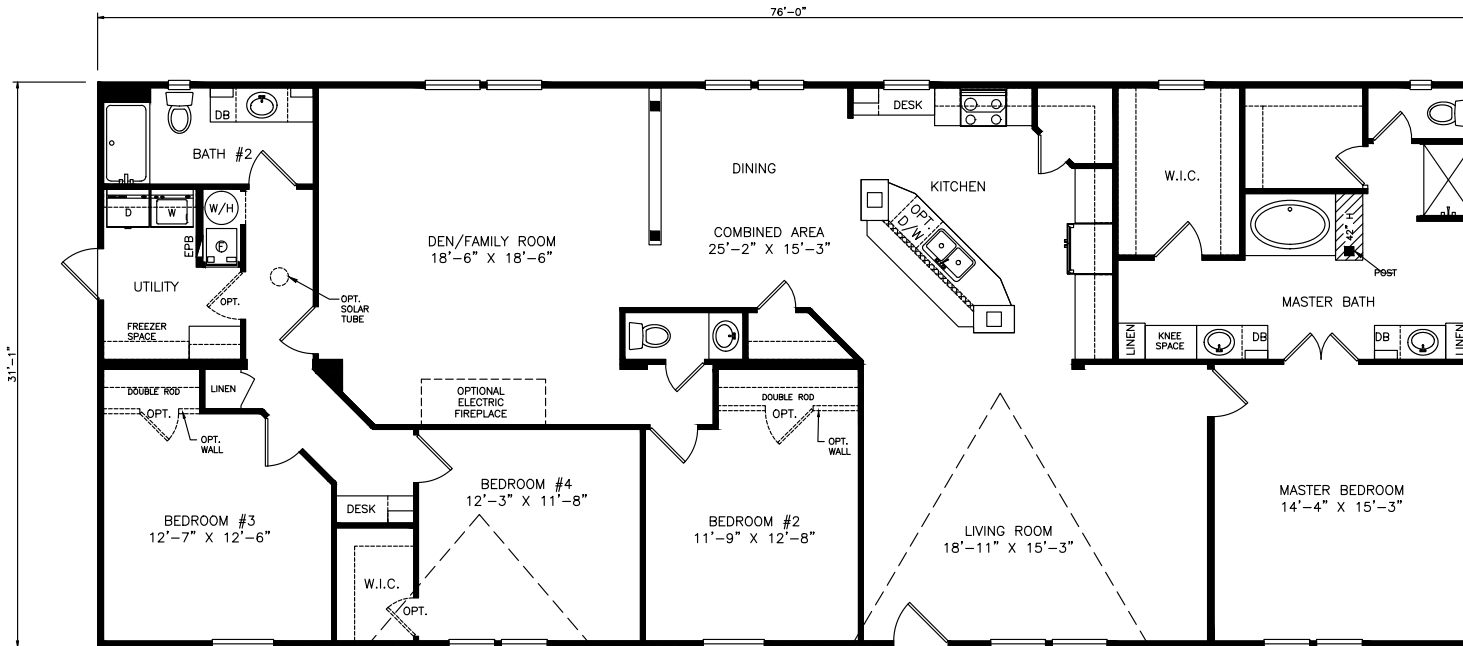

# Windmill

Classic Series - Multi Section

2,369 SQ. FT. (Approximate) 4 Bedrooms, 2.5 Baths

Last Updated: 6-25-21

OPT. UTILITY SINK

**FACTORY SELECT HOMES**  
4455 N. Stockton Hill Rd.  
Kingman, AZ 86409

**FactorySelectMH.com | 1-800-965-3641**