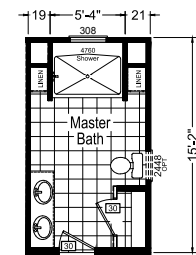

Alcovy

Crossings Limited Series

CHAMPION

Factory Expo

"Factory Direct Value" HOME CENTERS

4 Bedroom, 2 Bath
Approx. 2,062 Sq. Ft.

Last Updated: 5-20-19

Floor Duct w/o Furnace

Ceiling Duct w/ Furnace

Ceiling Duct w/o Furnace

OPT. GLAMOUR BATH-1

OPT. GLAMOUR BATH-2

OPT. GLAMOUR BATH-3

Factory Expo Home Centers
1823 SE SR 100
Lake City, Florida 32025

For Detailed Directions See Map On Our Website