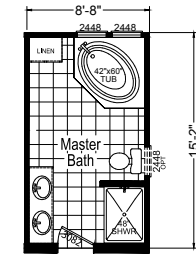

Alcovy

Crossings Limited Series

CHAMPION

Factory Expo

"Factory Direct Value" HOME CENTERS

4 Bedroom, 2 Bath
Approx. 2,062 Sq. Ft.

Last Updated: 5-20-19

Floor Duct w/o Furnace

Ceiling Duct w/ Furnace

Ceiling Duct w/o Furnace

OPT. GLAMOUR BATH-1

OPT. GLAMOUR BATH-2

OPT. GLAMOUR BATH-3

Factory Expo Home Centers
1823 SE SR 100
Lake City, Florida 32025

For Detailed Directions See Map On Our Website