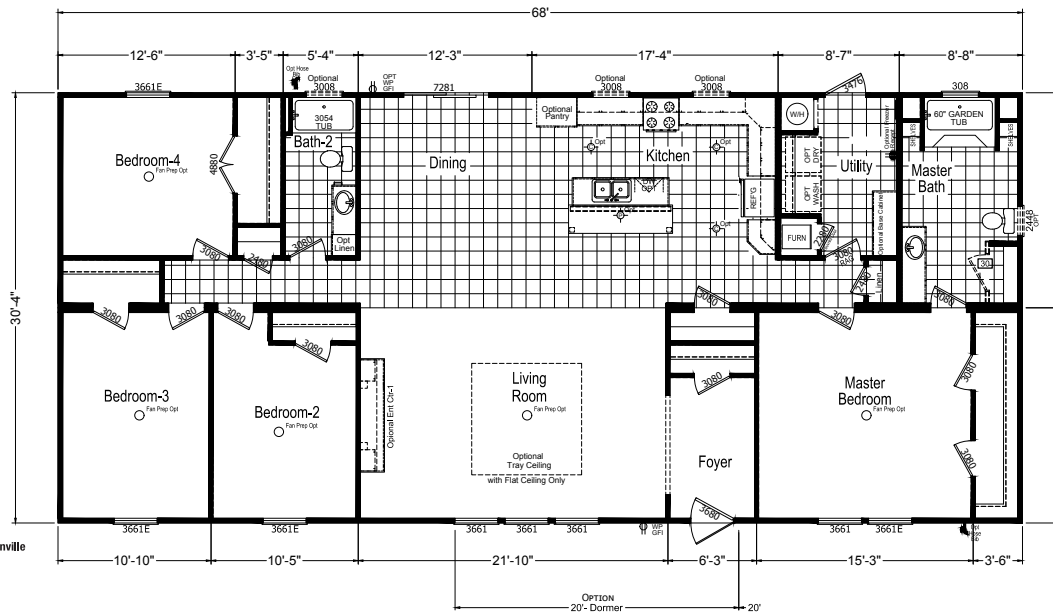

Alcovy

Crossings Limited Series

CHAMPION

Factory Expo

"Factory Direct Value" HOME CENTERS

4 Bedroom, 2 Bath
Approx. 2,062 Sq. Ft.

Last Updated: 5-20-19

Floor Duct w/o Furnace

Ceiling Duct w/ Furnace

Ceiling Duct w/o Furnace

OPT. GLAMOUR BATH-1

OPT. GLAMOUR BATH-2

OPT. GLAMOUR BATH-3

Factory Expo Home Centers
1823 SE SR 100
Lake City, Florida 32025

For Detailed Directions See Map On Our Website