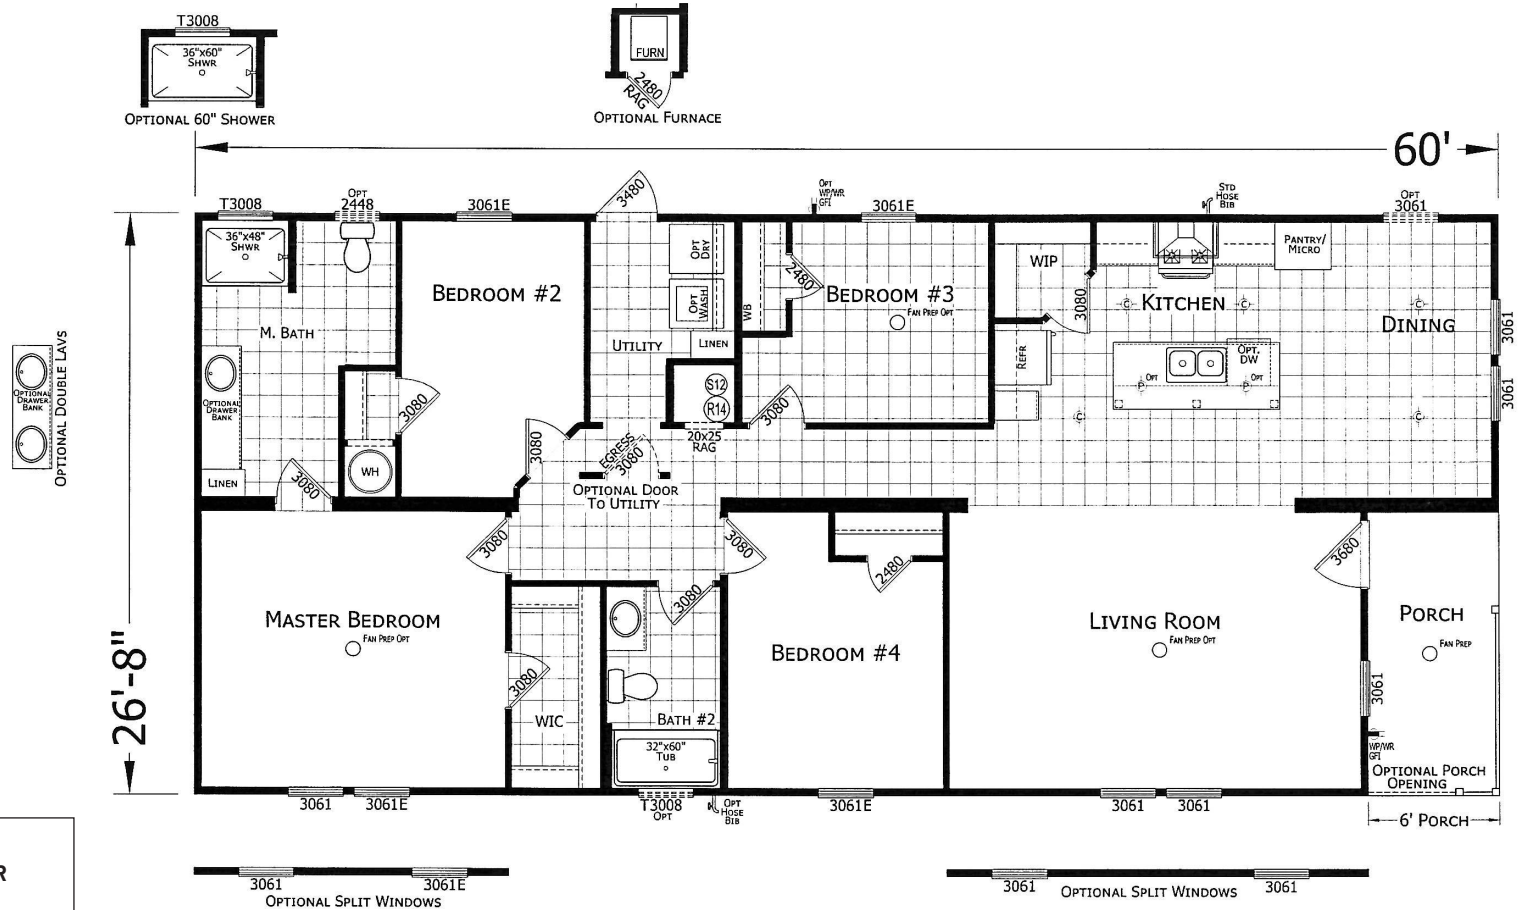

# Amesbury

Signature Series

1600 SQ. FT. (Approximate) 4 Bedroom, 2 Bath

Last Updated: 1-15-25

**CHAMPION HOMES CENTER**  
1915A SE SR100  
Lake City, Florida 32025

Note: Room Sizes Include Wall Dimensions And Are Not Indicative of True Net Dimensions