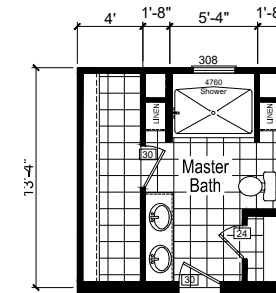

Bell Creek

Riverview Series

1,494 SQ. FT. (Approximate) 3 Bedroom, 2 Bath

Last Updated: 10-12-23

Opt. Glamour Bath-2

Opt. Glamour Bath-3

CHAMPION HOMES CENTER
1915A SE SR100
Lake City, Florida 32025

FactoryHomeSale.com | 1-800-965-3052