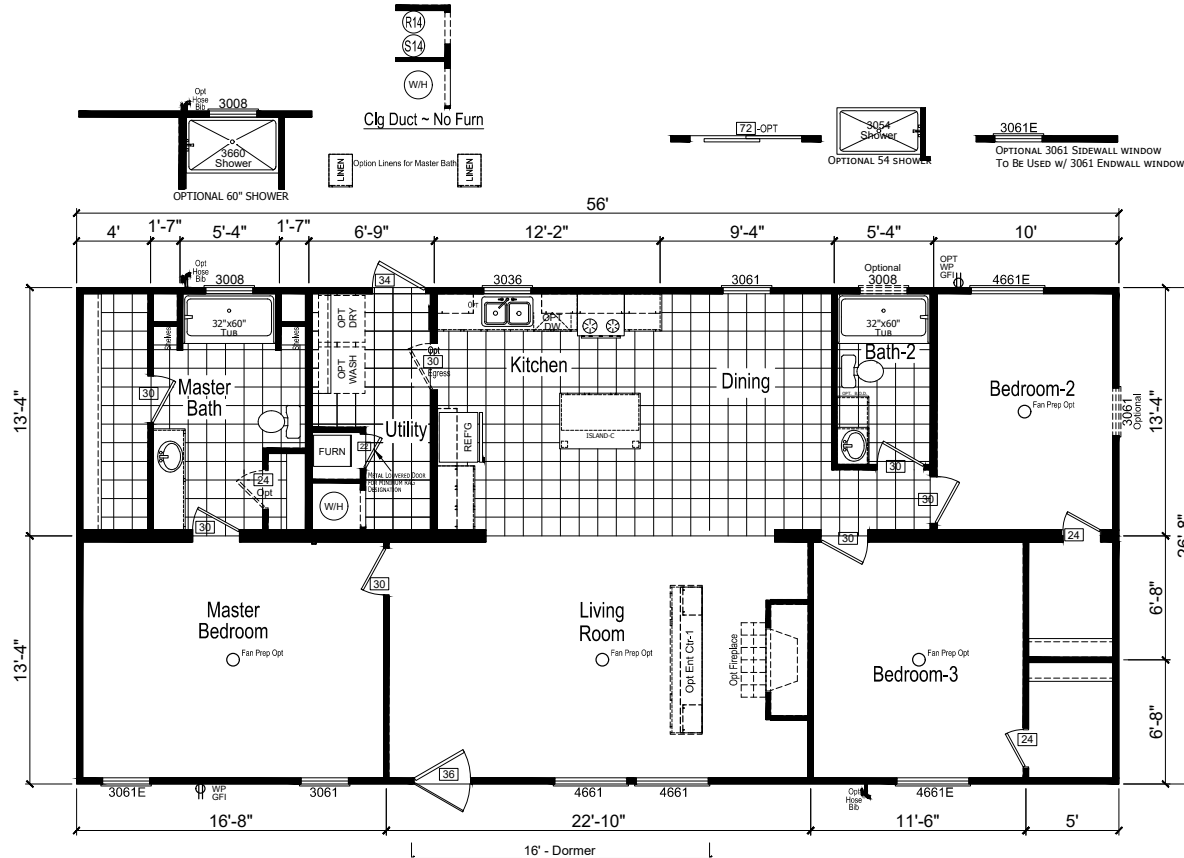

Bell Creek

Riverview Series

1,494 SQ. FT. (Approximate) 3 Bedroom, 2 Bath

Last Updated: 10-12-23

Opt. Glamour Bath-2

Opt. Glamour Bath-3

CHAMPION HOMES CENTER
1915A SE SR100
Lake City, Florida 32025

FactoryHomeSale.com | 1-800-965-3052