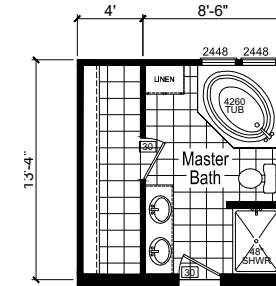

Bell Creek

Riverview Series

1,494 SQ. FT. (Approximate) 3 Bedroom, 2 Bath

Last Updated: 10-12-23

Opt. Glamour Bath-2

Opt. Glamour Bath-3

CHAMPION HOMES CENTER
1915A SE SR100
Lake City, Florida 32025

FactoryHomeSale.com | 1-800-965-3052