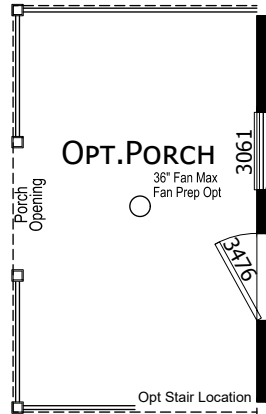

# Factory Expo

"Factory Direct Pricing" HOME CENTERS

1 Bedroom, 1 Bath  
Approx. 499 Sq. Ft.

Last Updated: 7-9-20

For Detailed Directions See Map On Our Website

I authorize Factory Expo Home Centers to build my house, per this plan.  
X \_\_\_\_\_  
Customer Signature/Date