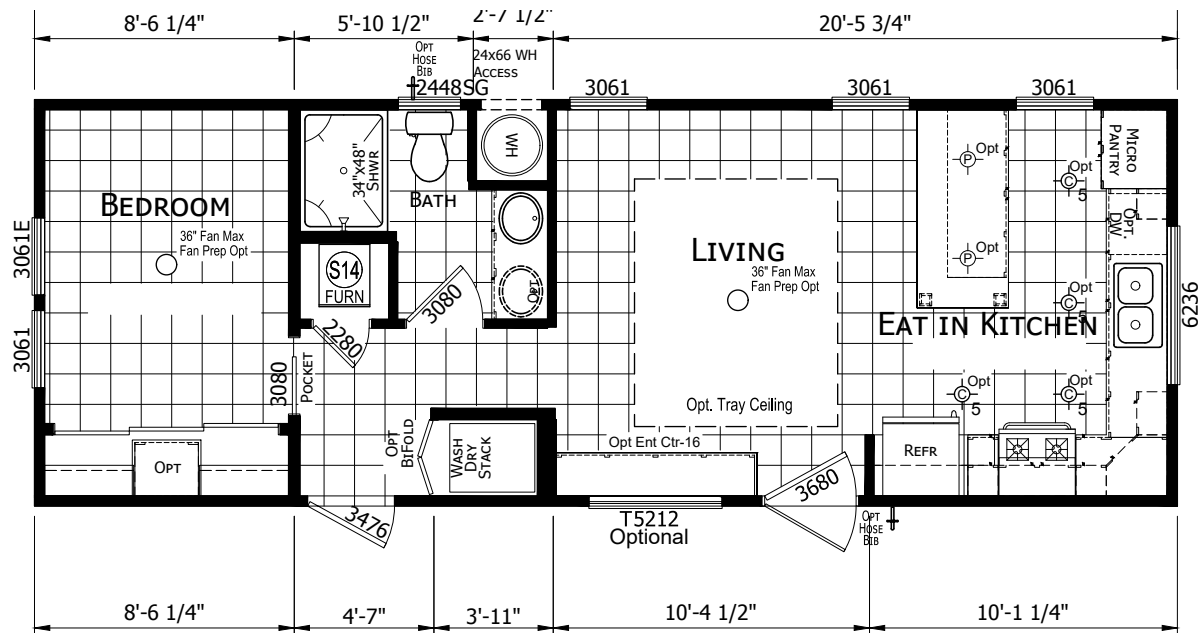

# Factory Expo

"Factory Direct Pricing" HOME CENTERS

1 Bedroom, 1 Bath  
Approx. 499 Sq. Ft.

Last Updated: 7-9-20

For Detailed Directions See Map On Our Website

I authorize Factory Expo Home Centers to build my house, per this plan.  
X \_\_\_\_\_  
Customer Signature/Date