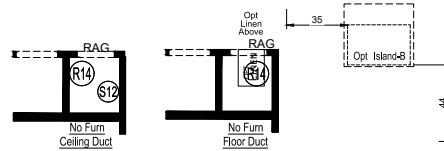

Jennings

Trinity Series  REDMAN HOMES

Factory Expo

"Factory Direct Pricing" HOME CENTERS

2 Bedroom, 2 Bath
Approx. 1,031 Sq. Ft.

Last Updated: 7-9-20

For Detailed Directions See Map On Our Website

I authorize Factory Expo Home Centers to build my house, per this plan.
X _____
Customer Signature/Date