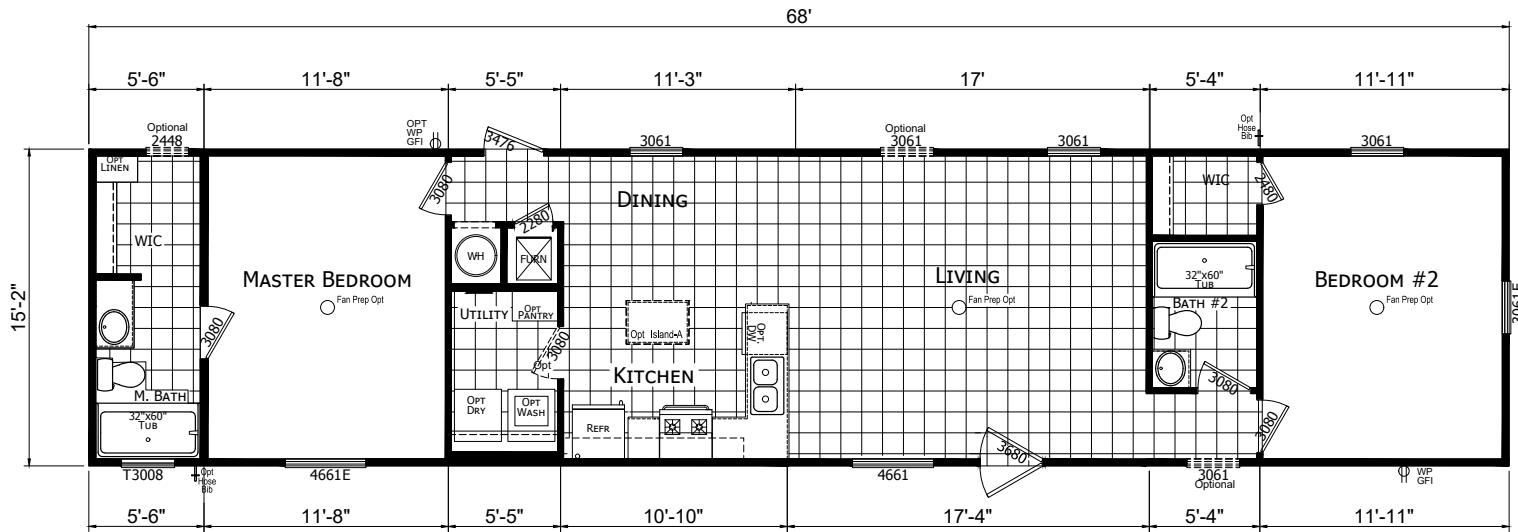

Jennings

Trinity Series  REDMAN HOMES

Factory Expo

"Factory Direct Pricing" HOME CENTERS

2 Bedroom, 2 Bath
Approx. 1,031 Sq. Ft.

Last Updated: 7-9-20

For Detailed Directions See Map On Our Website

I authorize Factory Expo Home Centers to build my house, per this plan.
X _____
Customer Signature/Date