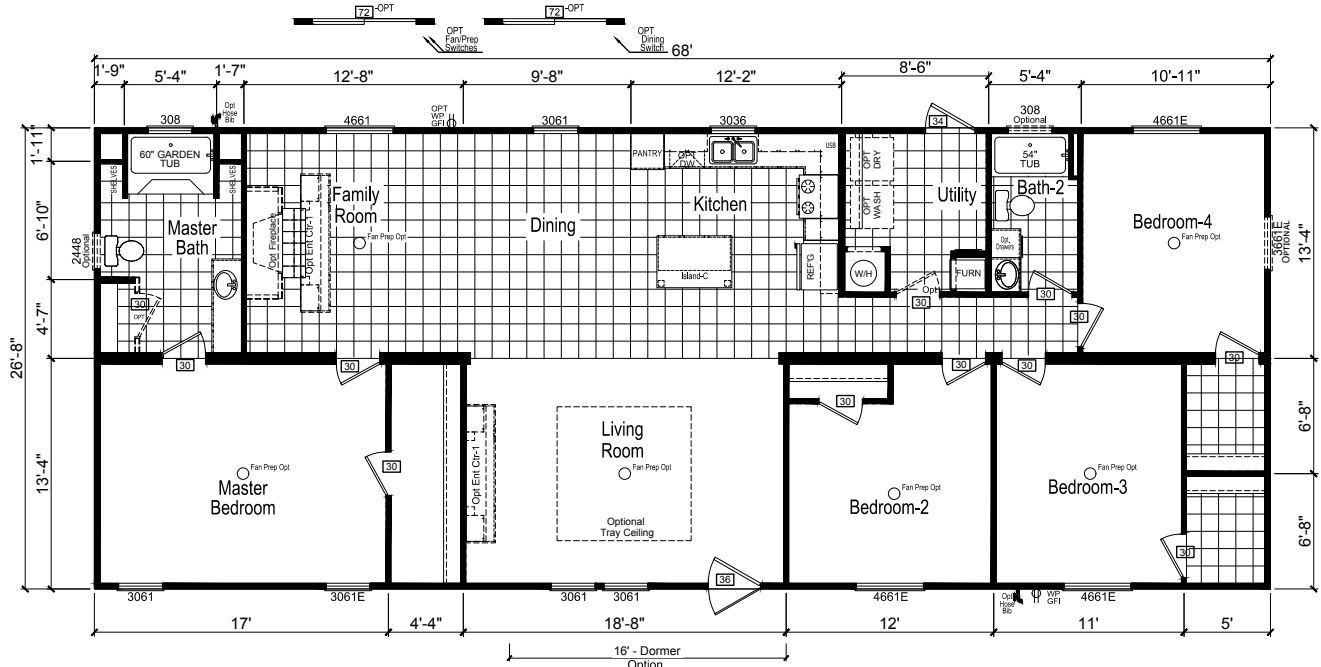

Jerico

Crossings Limited Series

CHAMPION

Factory Expo

"Factory Direct Value" HOME CENTERS

4 Bedroom, 2 Baths
Approx. 1,814 Sq. Ft.

Last Updated: 5-20-19

For Detailed Directions See Map On Our Website