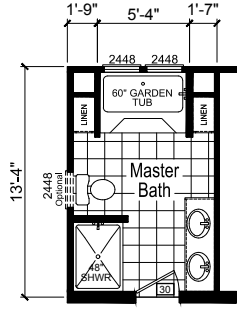

Jerico

Crossings Limited Series

CHAMPION

Factory Expo

"Factory Direct Value" HOME CENTERS

4 Bedroom, 2 Baths
Approx. 1,814 Sq. Ft.

Last Updated: 5-20-19

For Detailed Directions See Map On Our Website