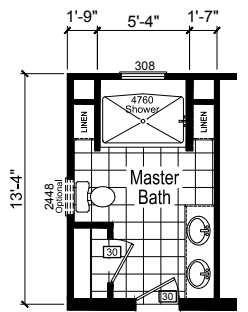

Jerico

Crossings Limited Series

CHAMPION

Factory Expo

"Factory Direct Value" HOME CENTERS

4 Bedroom, 2 Baths
Approx. 1,814 Sq. Ft.

Last Updated: 5-20-19

For Detailed Directions See Map On Our Website