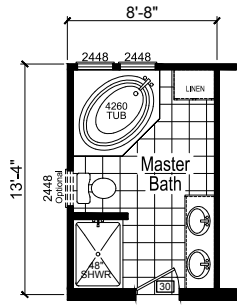

Jerico

Crossings Limited Series

CHAMPION

Factory Expo

"Factory Direct Value" HOME CENTERS

4 Bedroom, 2 Baths
Approx. 1,814 Sq. Ft.

Last Updated: 5-20-19

For Detailed Directions See Map On Our Website