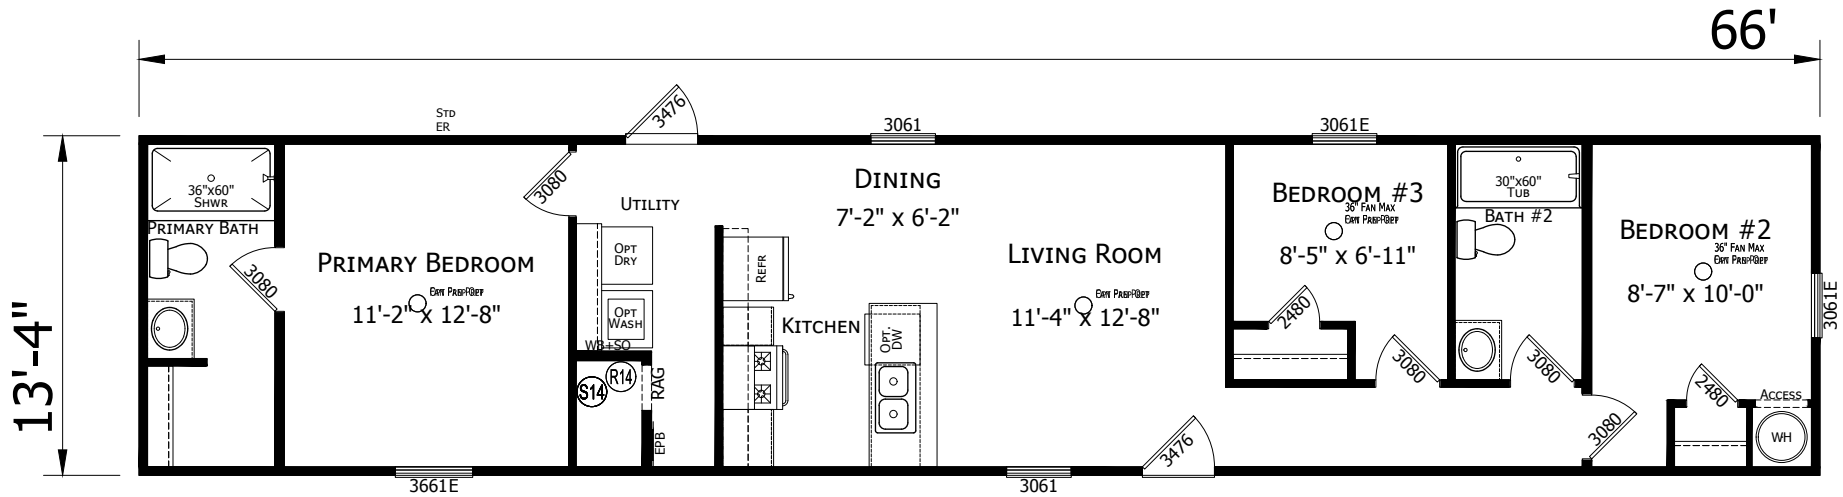

# Jolene

Prime Series

880 SQ. FT. (Approximate) 3 Bedrooms, 2 Baths

Last Updated: 7-26-23

**CHAMPION HOMES CENTER**  
1915A SE SR100  
Lake City, Florida 32025

**FactoryHomeSale.com | 1-800-965-3052**

**IMPORTANT:** Champion Homes reserves the right to modify, cancel or substitute products or features of this event at any time without prior notice or obligation. Pictures and other promotional materials are representative and may depict or contain floor plans, square footages, elevations, options, upgrades, extra design features, decorations, floor coverings, specialty light fixtures, custom paint and wall coverings, window treatments, landscaping, sound and alarm systems, furnishings, appliances, and other designer/decorator features and amenities that are not included as part of the home and/or may not be available at all locations. Home, pricing and community information is subject to change, and homes to prior sale, at any time without notice or obligation. ©2021 Champion Homes. All rights reserved.