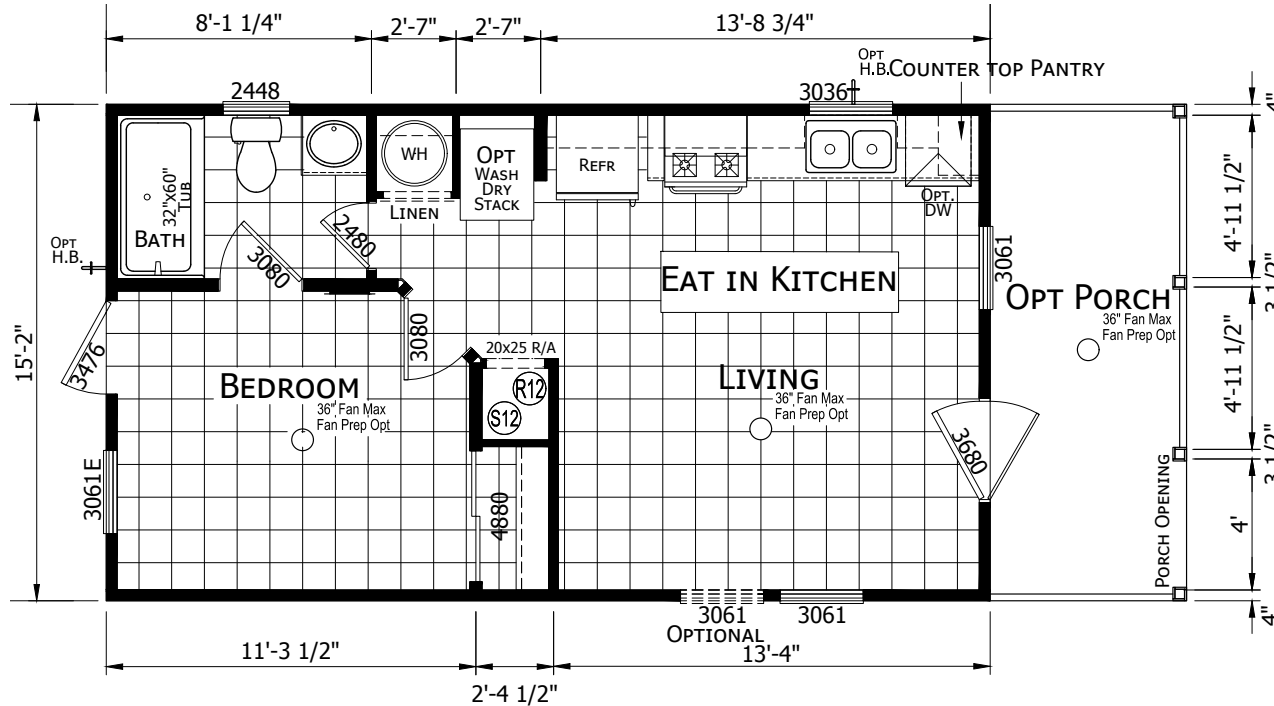

Labonte

Sojourner Series, HUD-PM Code

Factory Expo

"Factory Direct Pricing" HOME CENTERS

1 Bedroom, 1 Bath
Approx. 409 Sq. Ft.

Last Updated: 7-9-20

OPT
LINEN

Option Only when
Wash/dryer is omitted