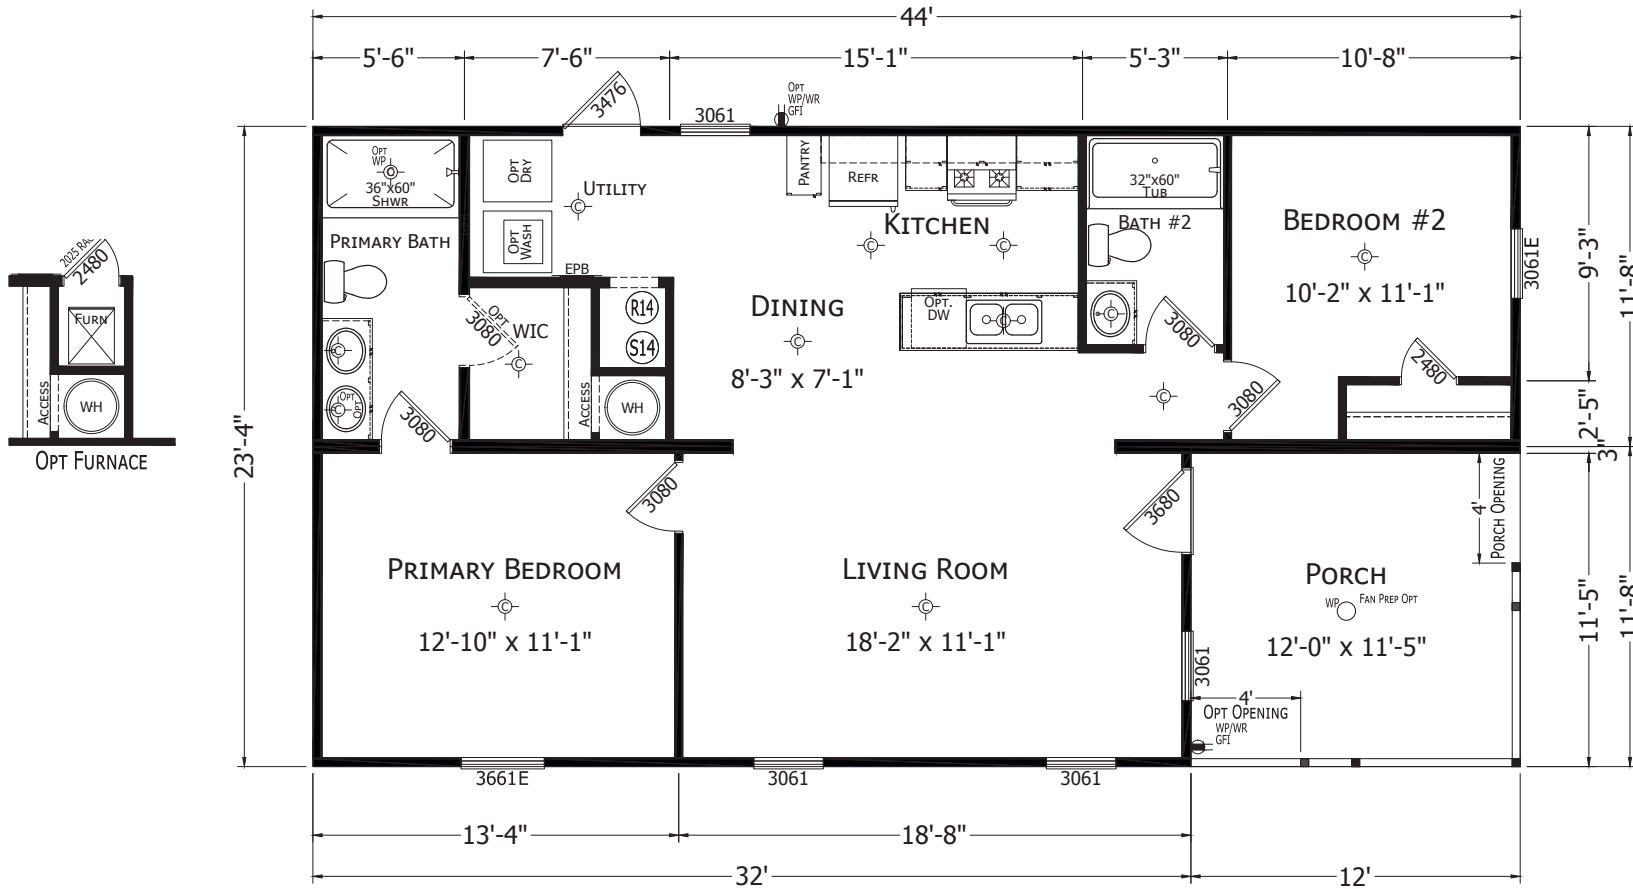

Lewistown

Lake Manor Series

1,027 SQ. FT. (Approximate) 2 Bedroom, 2 Bath

Last Updated: 1-19-23

FACTORY EXPO HOME CENTERS
 1915A SE SR100
 Lake City, Florida 32025

FactoryHomeSale.com | 1-800-965-3052

IMPORTANT: Alta Cima Corp reserves the right to modify, cancel or substitute products or features of this event at any time without prior notice or obligation. Pictures and other promotional materials are representative and may depict or contain floor plans, square footages, elevations, options, upgrades, extra design features, decorations, floor coverings, specialty light fixtures, custom paint and wall coverings, window treatments, landscaping, sound and alarm systems, furnishings, appliances, and other designer/decorator features and amenities that are not included as part of the home and/or may not be available at all locations. Home, pricing and community information is subject to change, and homes to prior sale, at any time without notice or obligation. ©2020 Alta Cima Corp. All rights reserved.