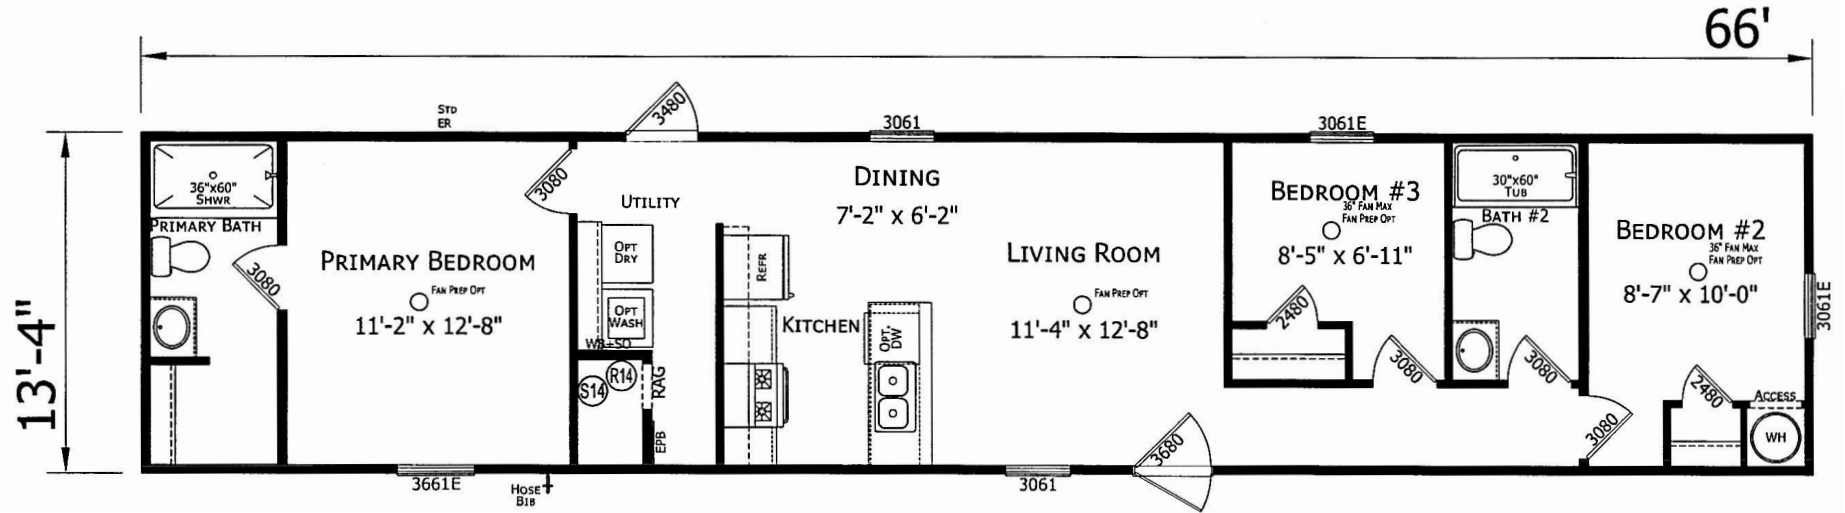

Menaul

Prime Series

880 SQ. FT. (Approximate) 3 Bedroom, 2 Bath

Last Updated: 9-3-24

CHAMPION HOMES CENTER
1915A SE SR100
Lake City, Florida 32025

FactoryHomeSale.com | 1-800-965-3052

IMPORTANT: Champion Homes reserves the right to modify, cancel or substitute products or features of this event at any time without prior notice or obligation. Pictures and other promotional materials are representative and may depict or contain floor plans, square footages, elevations, options, upgrades, extra design features, decorations, floor coverings, specialty light fixtures, custom paint and wall coverings, window treatments, landscaping, sound and alarm systems, furnishings, appliances, and other designer/decorator features and amenities that are not included as part of the home and/or may not be available at all locations. Home, pricing and community information is subject to change, and homes to prior sale, at any time without notice or obligation. ©2021 Champion Homes. All rights reserved.