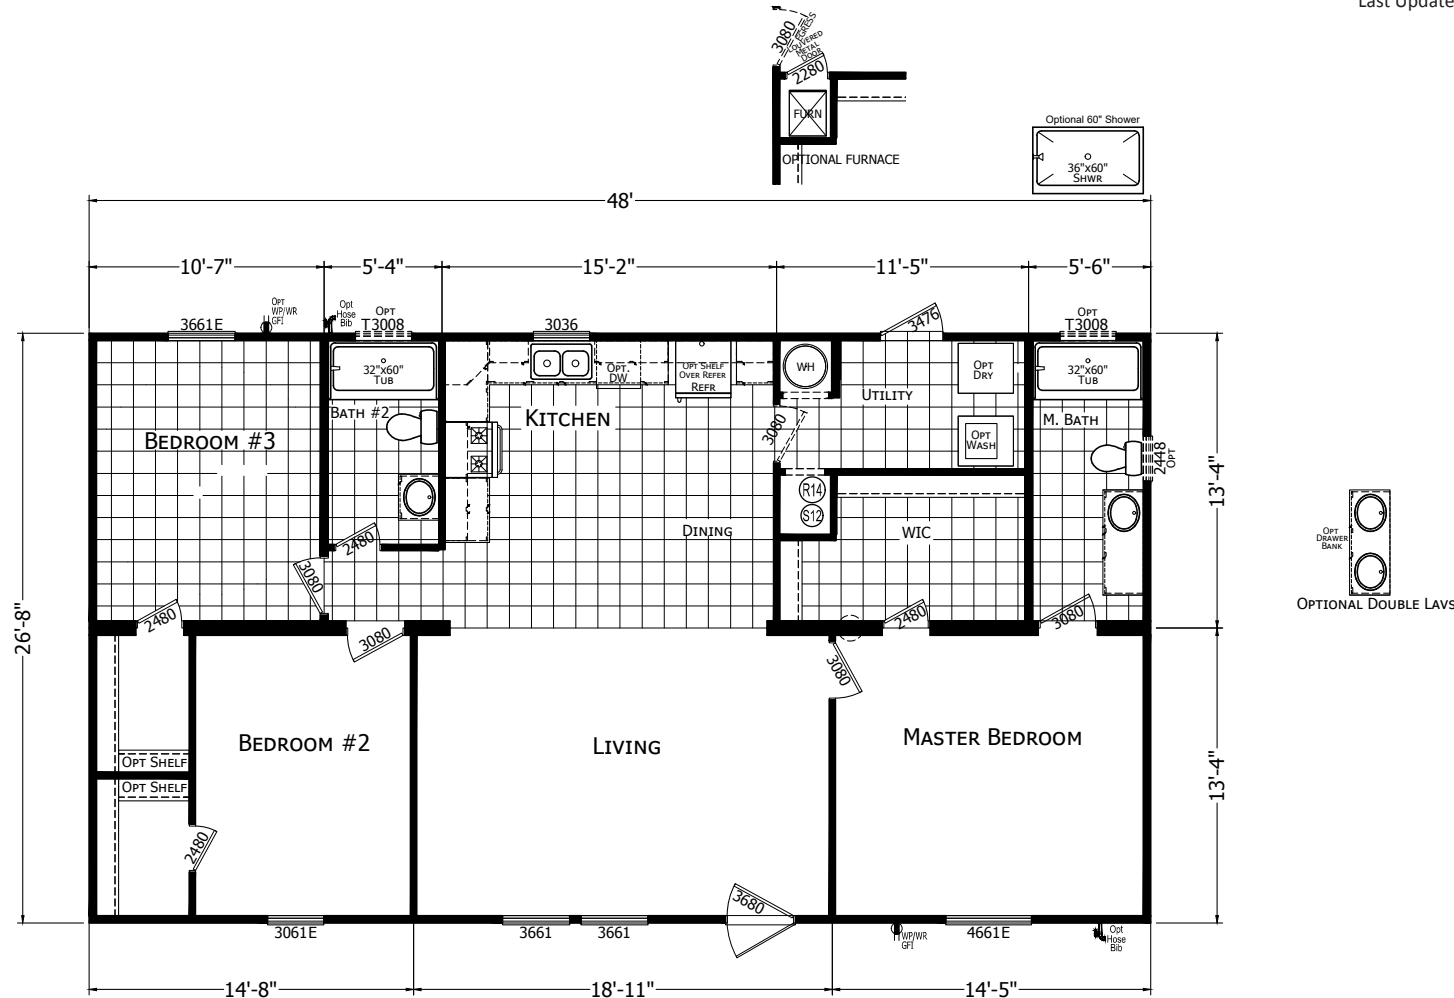

# Micanopy

Forest Manor Series

# Factory Expo

"Factory Direct Pricing" HOME CENTERS

3 Bedrooms, 2 Baths  
Approx. 1,280 Sq. Ft.

Last Updated: 6-2-20

I authorize Factory Expo Home Centers to build my house, per this plan.

X \_\_\_\_\_

Customer Signature/Date