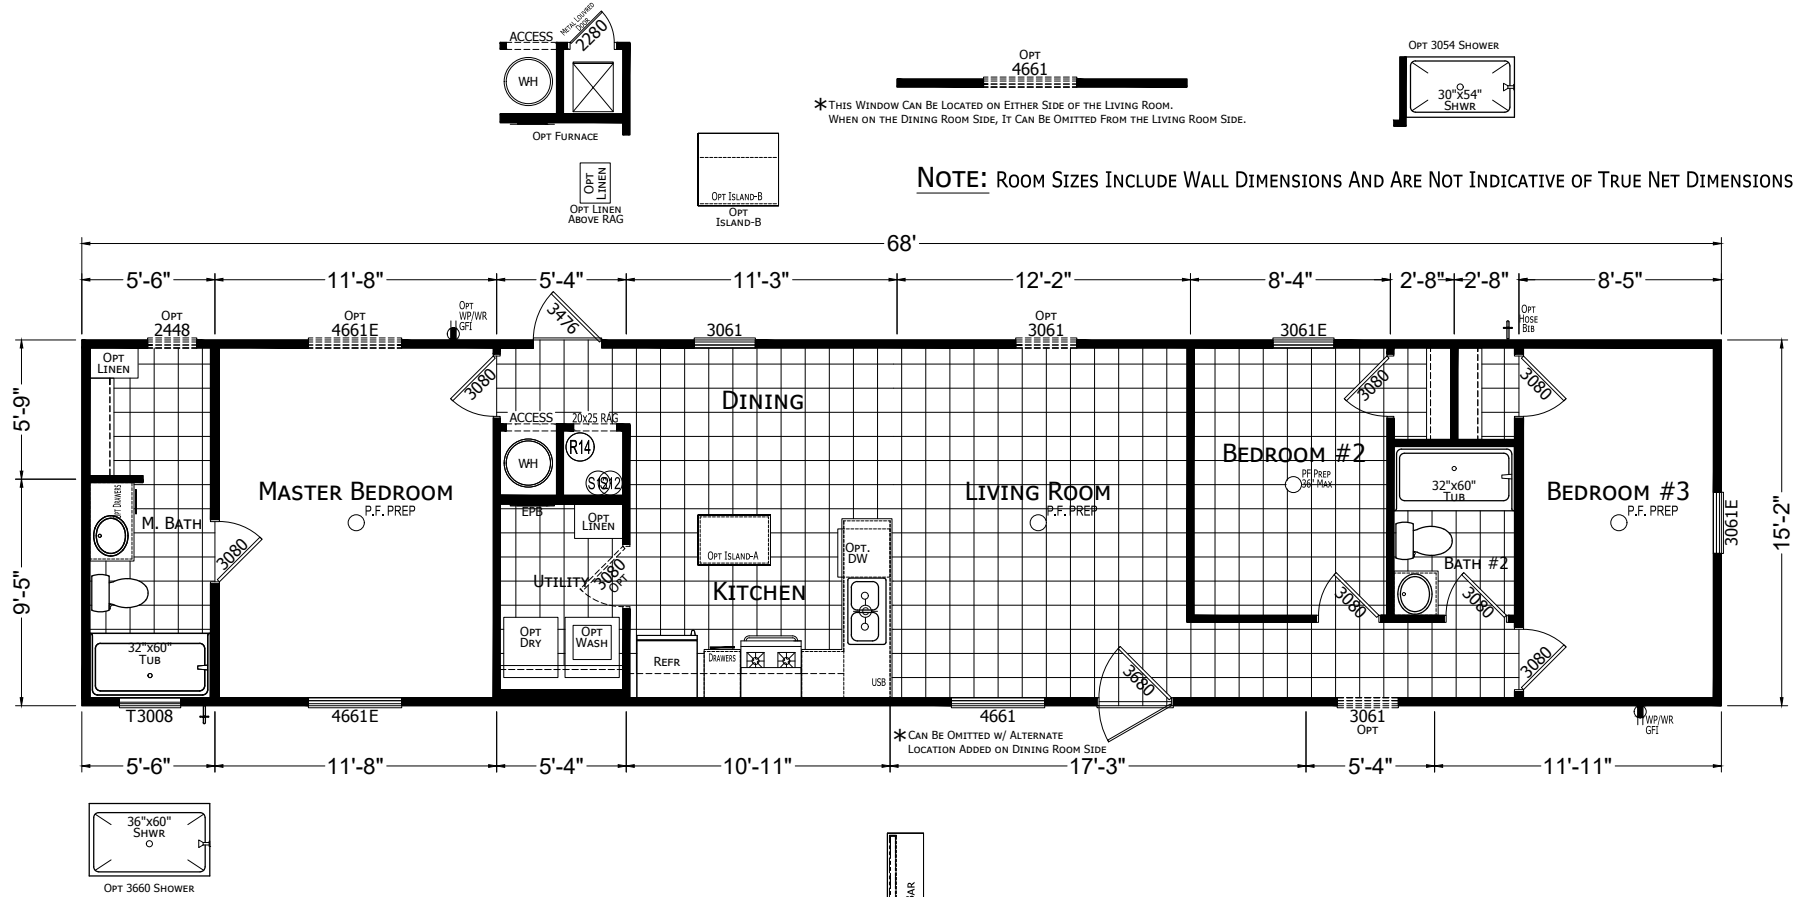

Miccosukee

Trinity Series

1,031 SQ. FT. (Approximate) 2 Bedrooms, 2 Baths

Last Updated: 3-24-21

CHAMPION HOMES CENTER
1915A SE SR100
Lake City, Florida 32025

FactoryHomeSale.com | 1-800-965-3052

IMPORTANT: Champion Homes reserves the right to modify, cancel or substitute products or features of this event at any time without prior notice or obligation. Pictures and other promotional materials are representative and may depict or contain floor plans, square footages, elevations, options, upgrades, extra design features, decorations, floor coverings, specialty light fixtures, custom paint and wall coverings, window treatments, landscaping, sound and alarm systems, furnishings, appliances, and other designer/decorator features and amenities that are not included as part of the home and/or may not be available at all locations. Home, pricing and community information is subject to change, and homes to prior sale, at any time without notice or obligation. ©2020 Alta Cima Corp. All rights reserved.