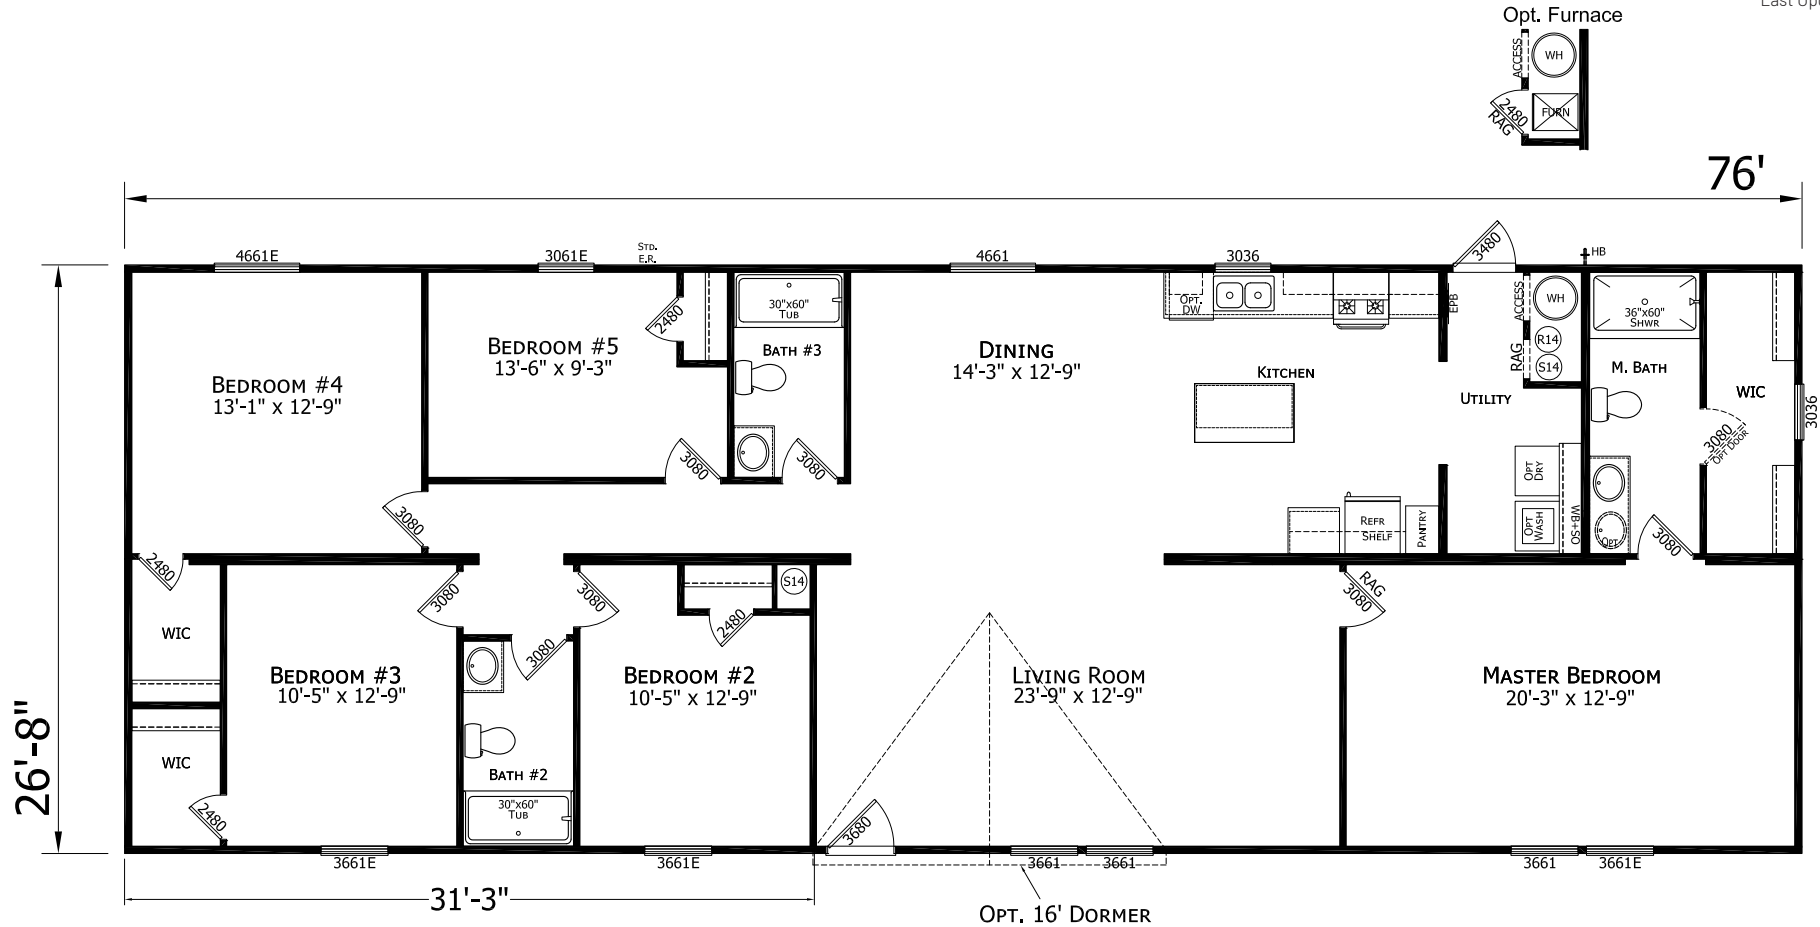

Raiford

Prime Series

2,027 SQ. FT. (Approximate) 5 Bedrooms, 3 Baths

Last Updated: 6-21-24

CHAMPION HOMES CENTER
1915A SE SR100
Lake City, Florida 32025

FactoryHomeSale.com | 1-800-965-3052

IMPORTANT: Champion Homes reserves the right to modify, cancel or substitute products or features of this event at any time without prior notice or obligation. Pictures and other promotional materials are representative and may depict or contain floor plans, square footages, elevations, options, upgrades, extra design features, decorations, floor coverings, specialty light fixtures, custom paint and wall coverings, window treatments, landscaping, sound and alarm systems, furnishings, appliances, and other designer/decorator features and amenities that are not included as part of the home and/or may not be available at all locations. Home, pricing and community information is subject to change, and homes to prior sale, at any time without notice or obligation. ©2021 Champion Homes. All rights reserved.