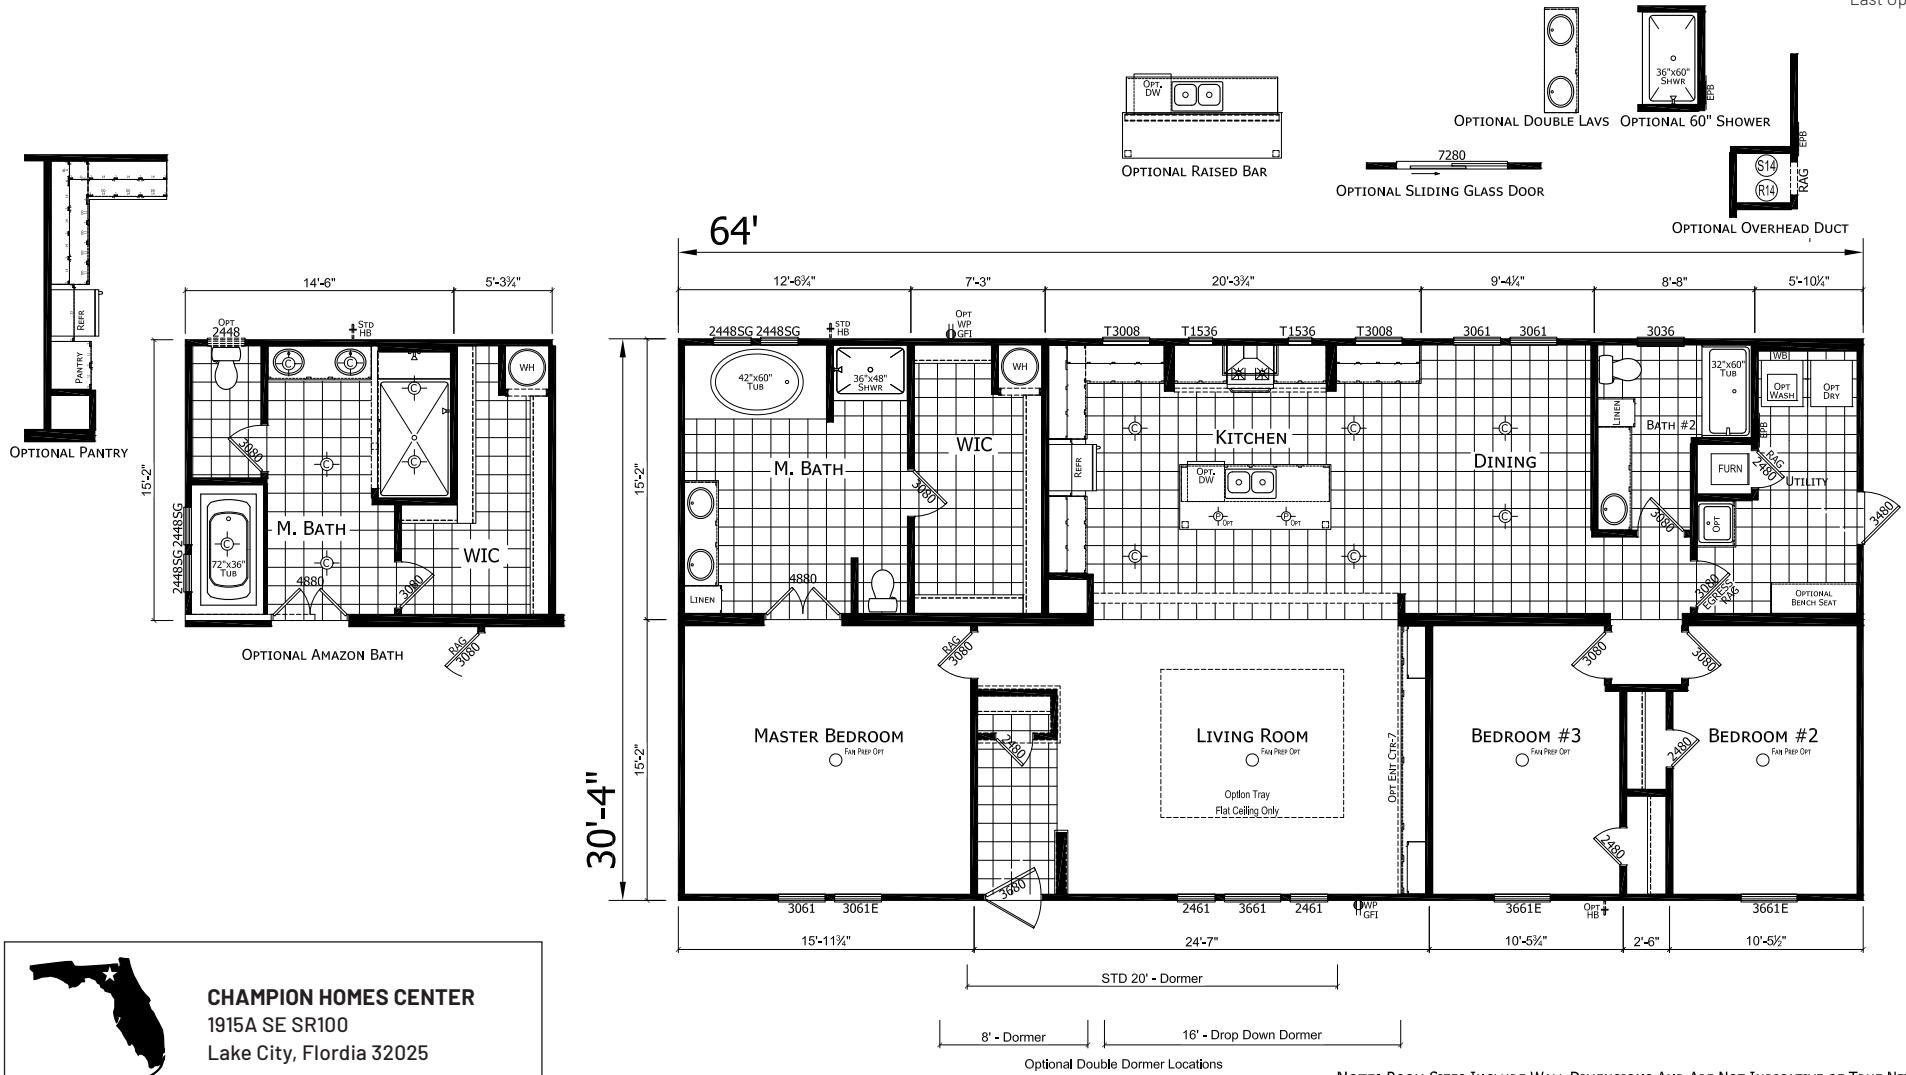

Ridgely

Cypress Series

1941 SQ. FT. (Approximate) 3 Bedroom, 2 Bath

Last Updated: 1-13-25

CHAMPION HOMES CENTER
1915A SE SR100
Lake City, Florida 32025

FactoryHomeSale.com | 1-800-965-3052

IMPORTANT: Champion Homes reserves the right to modify, cancel or substitute products or features of this event at any time without prior notice or obligation. Pictures and other promotional materials are representative and may depict or contain floor plans, square footages, elevations, options, upgrades, extra design features, decorations, floor coverings, specialty light fixtures, custom paint and wall coverings, window treatments, landscaping, sound and alarm systems, furnishings, appliances, and other designer/decorator features and amenities that are not included as part of the home and/or may not be available at all locations. Home, pricing and community information is subject to change, and homes to prior sale, at any time without notice or obligation. ©2020 Champion Homes. All rights reserved.