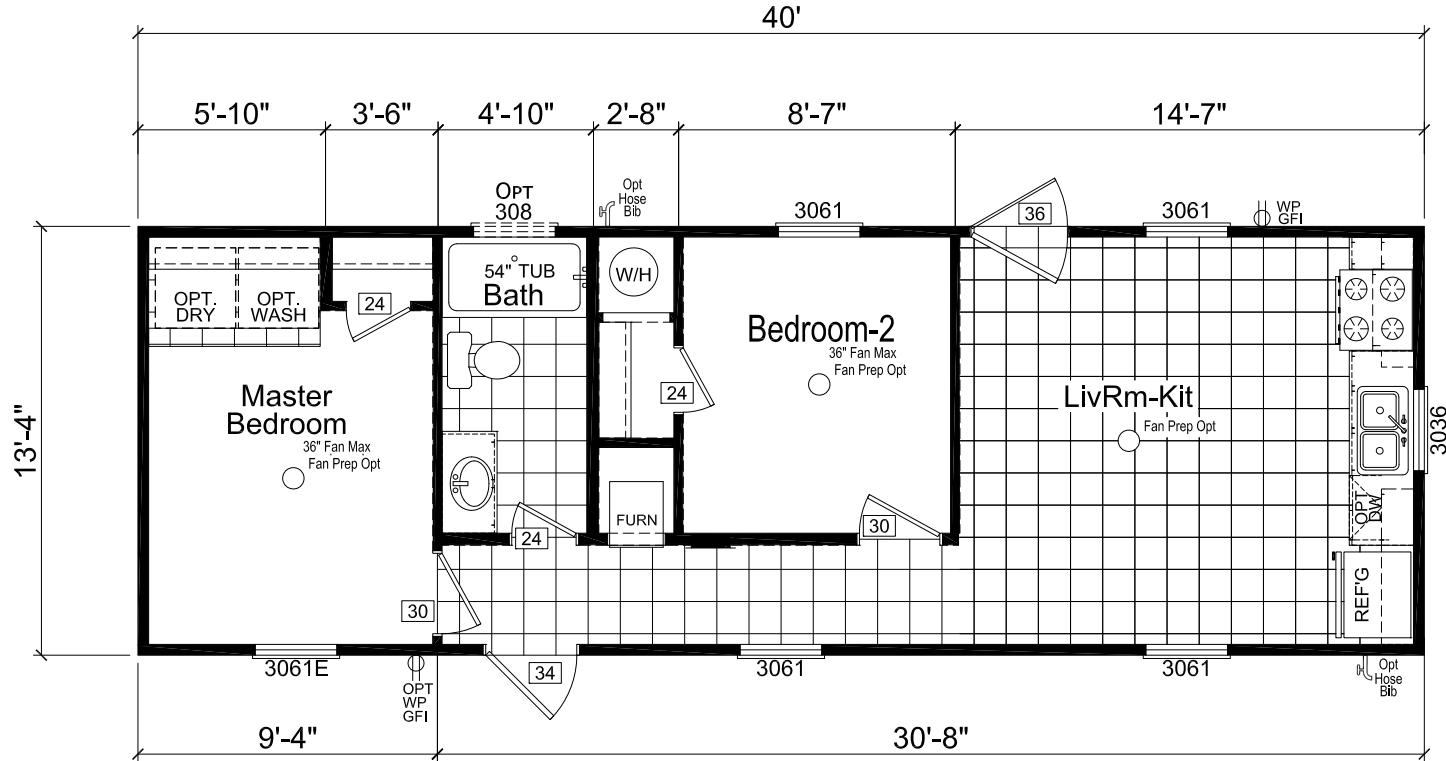

Thrifty 2

Sojourner Series, HUD-PM Code

2 Bedroom, 1 Bath
Approx. 533 Sq. Ft.

Last Updated: 7-30-20

For Detailed Directions See Map On Our Website

I authorize Factory Expo Home Centers to build my house, per this plan.
X _____
Customer Signature/Date