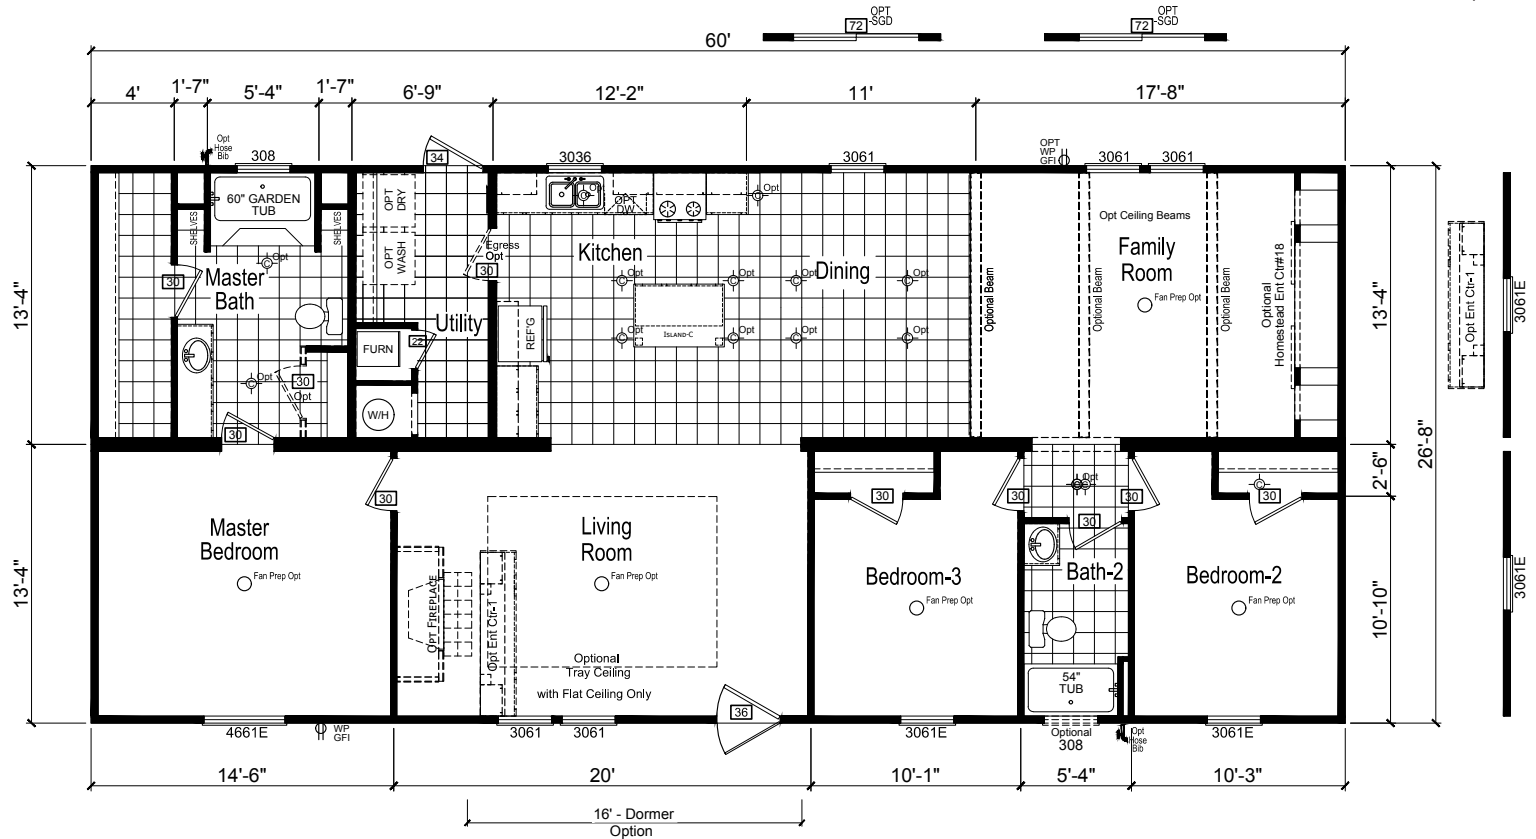

West Fork

Crossings Limited Series

CHAMPION

Factory Expo

"Factory Direct Value" HOME CENTERS

3 Bedroom, 2 Baths
Approx. 1,600 Sq. Ft.

Last Updated: 5-20-19

OPT. GLAMOUR BATH-1

OPT. GLAMOUR BATH-2

OPT. GLAMOUR BATH-3

Factory Expo Home Centers
1823 SE SR 100
Lake City, Florida 32025

For Detailed Directions See Map On Our Website

OPT. BAYPOINT KITCHEN

OPT. BEDROOM-4

I authorize Factory Expo Home Centers to build my house, per this plan.