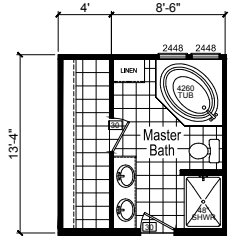

West Fork

Crossings Limited Series

CHAMPION

Factory Expo

"Factory Direct Value" HOME CENTERS

3 Bedroom, 2 Baths
Approx. 1,600 Sq. Ft.

Last Updated: 5-20-19

OPT. GLAMOUR BATH-1

OPT. GLAMOUR BATH-2

OPT. GLAMOUR BATH-3

Factory Expo Home Centers
1823 SE SR 100
Lake City, Florida 32025

For Detailed Directions See Map On Our Website

OPT. BAYPOINT KITCHEN

OPT. BEDROOM-4

I authorize Factory Expo Home Centers to build my house, per this plan.