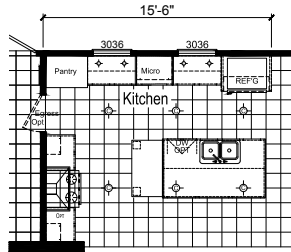

West Fork

Crossings Limited Series

CHAMPION

Factory Expo

"Factory Direct Value" HOME CENTERS

3 Bedroom, 2 Baths
Approx. 1,600 Sq. Ft.

Last Updated: 5-20-19

OPT. GLAMOUR BATH-1

OPT. GLAMOUR BATH-2

OPT. GLAMOUR BATH-3

Factory Expo Home Centers
1823 SE SR 100
Lake City, Florida 32025

For Detailed Directions See Map On Our Website

OPT. BAYPOINT KITCHEN

OPT. BEDROOM-4

I authorize Factory Expo Home Centers to build my house, per this plan.