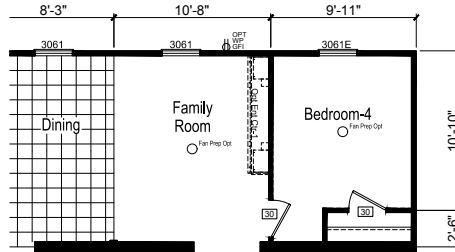

West Fork

Crossings Limited Series

CHAMPION

Factory Expo

"Factory Direct Value" HOME CENTERS

3 Bedroom, 2 Baths
Approx. 1,600 Sq. Ft.

Last Updated: 5-20-19

OPT. GLAMOUR BATH-1

OPT. GLAMOUR BATH-2

OPT. GLAMOUR BATH-3

Factory Expo Home Centers
1823 SE SR 100
Lake City, Florida 32025

For Detailed Directions See Map On Our Website

OPT. BAYPOINT KITCHEN

OPT. BEDROOM-4

I authorize Factory Expo Home Centers to build my house, per this plan.