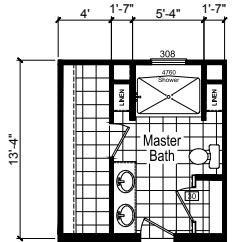

West Fork

Crossings Limited Series

CHAMPION

Factory Expo

"Factory Direct Value" HOME CENTERS

3 Bedroom, 2 Baths
Approx. 1,600 Sq. Ft.

Last Updated: 5-20-19

OPT. GLAMOUR BATH-1

OPT. GLAMOUR BATH-2

OPT. GLAMOUR BATH-3

Factory Expo Home Centers
1823 SE SR 100
Lake City, Florida 32025

For Detailed Directions See Map On Our Website

OPT. BAYPOINT KITCHEN

OPT. BEDROOM-4

I authorize Factory Expo Home Centers to build my house, per this plan.