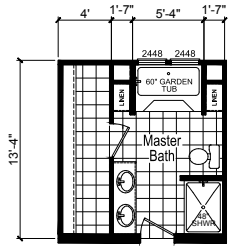

West Fork

Crossings Limited Series

CHAMPION

Factory Expo

"Factory Direct Value" HOME CENTERS

3 Bedroom, 2 Baths
Approx. 1,600 Sq. Ft.

Last Updated: 5-20-19

OPT. GLAMOUR BATH-1

OPT. GLAMOUR BATH-2

OPT. GLAMOUR BATH-3

Factory Expo Home Centers
1823 SE SR 100
Lake City, Florida 32025

For Detailed Directions See Map On Our Website

OPT. BAYPOINT KITCHEN

OPT. BEDROOM-4

I authorize Factory Expo Home Centers to build my house, per this plan.