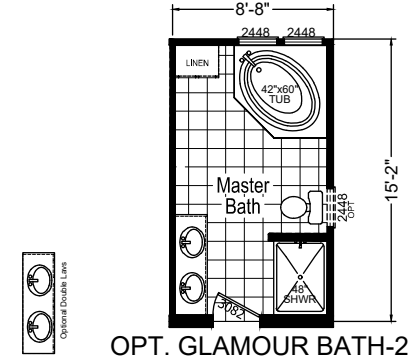

Whitney

Riverview Series 

Factory Expo

"Factory Direct Pricing" HOME CENTERS

4 Bedrooms, 2 Baths
Approx. 2,062 Sq. Ft.

Last Updated: 7-9-20

Ceiling Duct w/ Furnace

Ceiling Duct w/o Furnace