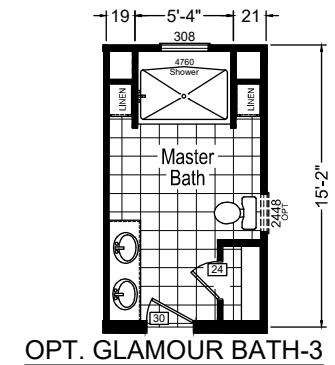

Whitney

Riverview Series 

Factory Expo

"Factory Direct Pricing" HOME CENTERS

4 Bedrooms, 2 Baths
Approx. 2,062 Sq. Ft.

Last Updated: 7-9-20

Ceiling Duct w/ Furnace

Ceiling Duct w/o Furnace