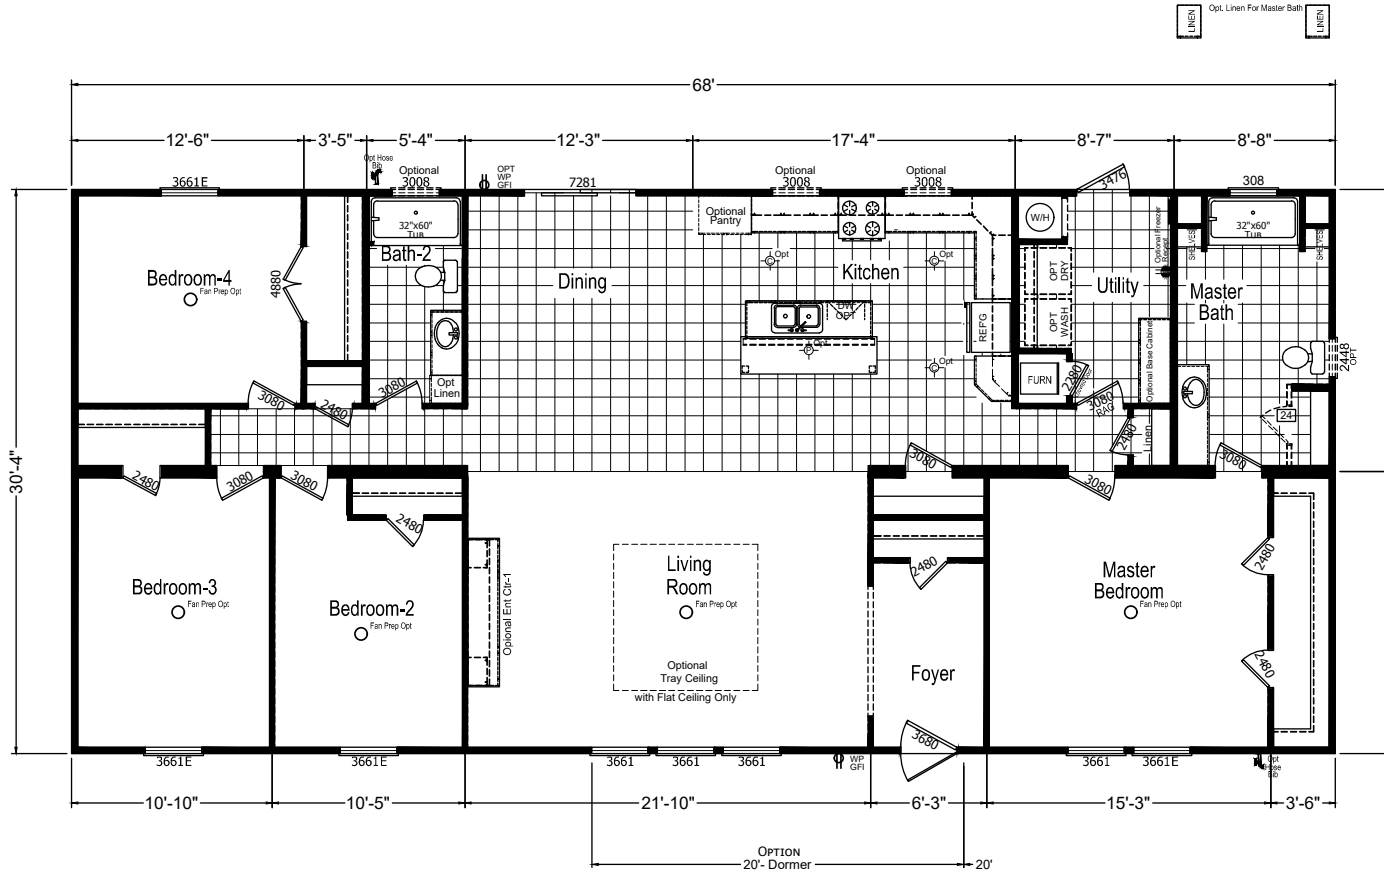

Whitney

Riverview Series 

Factory Expo

"Factory Direct Pricing" HOME CENTERS

4 Bedrooms, 2 Baths
Approx. 2,062 Sq. Ft.

Last Updated: 7-9-20

Ceiling Duct w/ Furnace

Ceiling Duct w/o Furnace