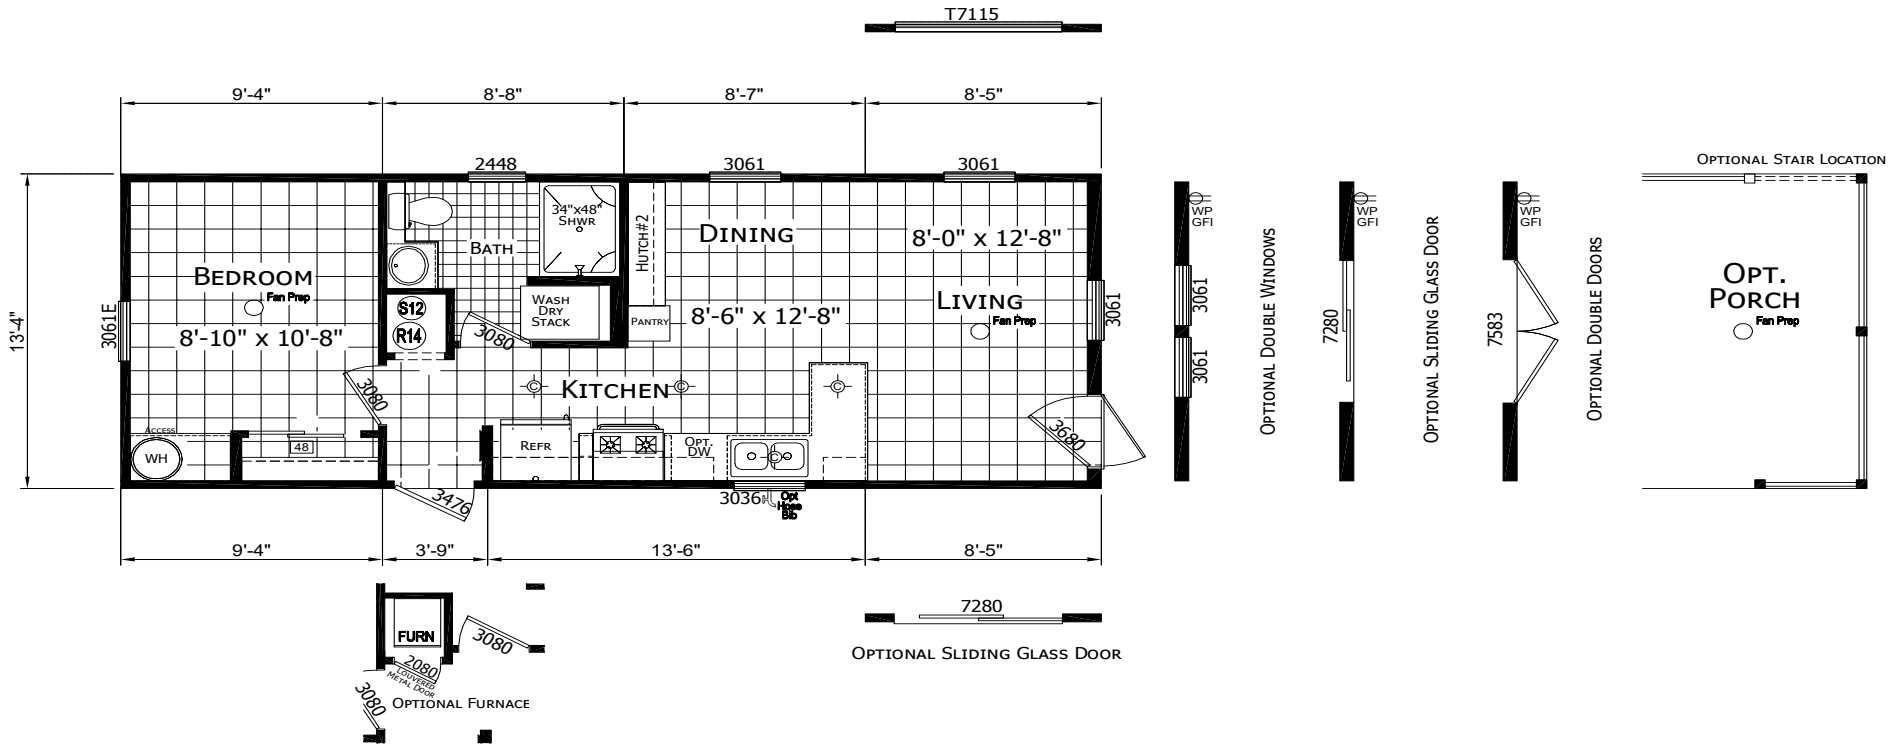

Denmarsh

Sojourner Series

Factory Expo

"Factory Direct Value" HOME CENTERS

1 Bedroom, 1 Bath
Approx. 467 Sq. Ft.

Last Updated: 9-4-19

For Detailed Directions See Map On Our Website

I authorize Factory Expo Home Centers to build my house, per this plan.