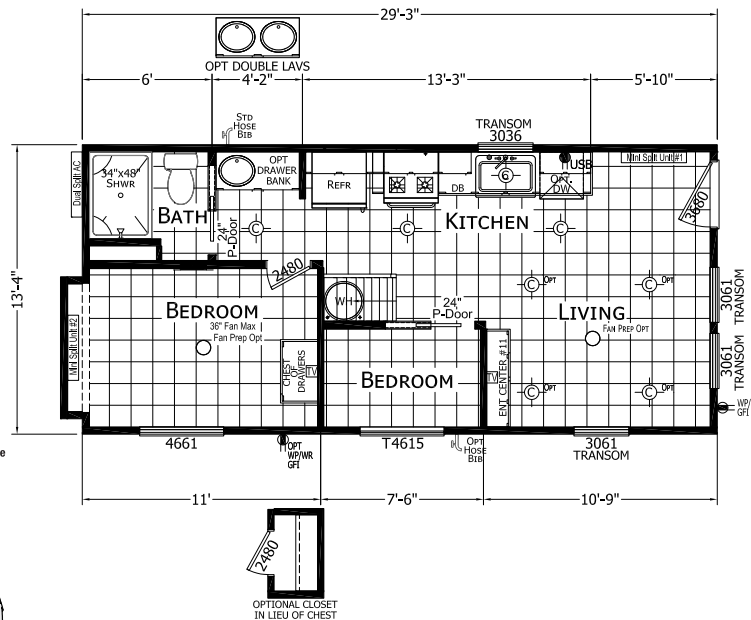

McCray

Athens Park Homes Series

Park Models

"Factory Direct Value" **DIRECT**

Park Model
2 Bedroom, 1 Bath
Approx. 390 Sq. Ft.

Last Updated: 7-21-20

Factory Expo Home Centers
1823 SE SR 100
Lake City, Florida 32025