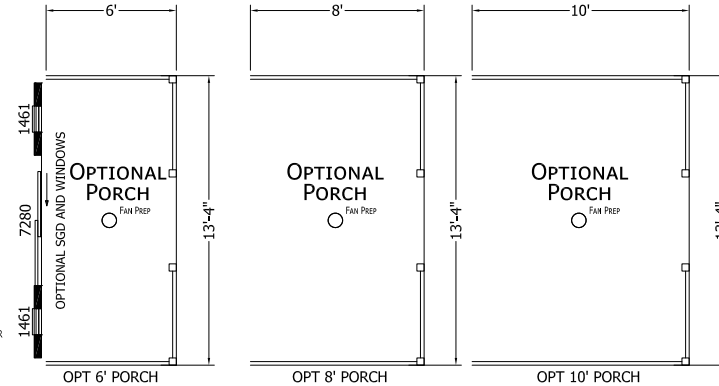

McCray

Athens Park Homes Series

Park Models

"Factory Direct Value" **DIRECT**

Park Model
2 Bedroom, 1 Bath
Approx. 390 Sq. Ft.

Last Updated: 7-21-20

Factory Expo Home Centers
1823 SE SR 100
Lake City, Florida 32025