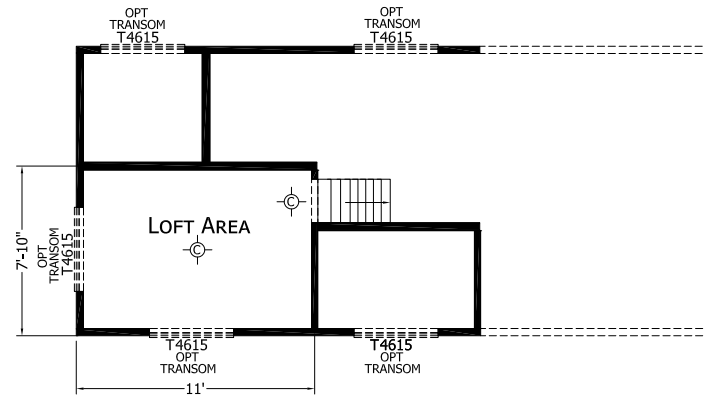

McCray

Athens Park Homes Series

Park Models

"Factory Direct Value" **DIRECT**

Park Model
2 Bedroom, 1 Bath
Approx. 390 Sq. Ft.

Last Updated: 7-21-20

Factory Expo Home Centers
1823 SE SR 100
Lake City, Florida 32025