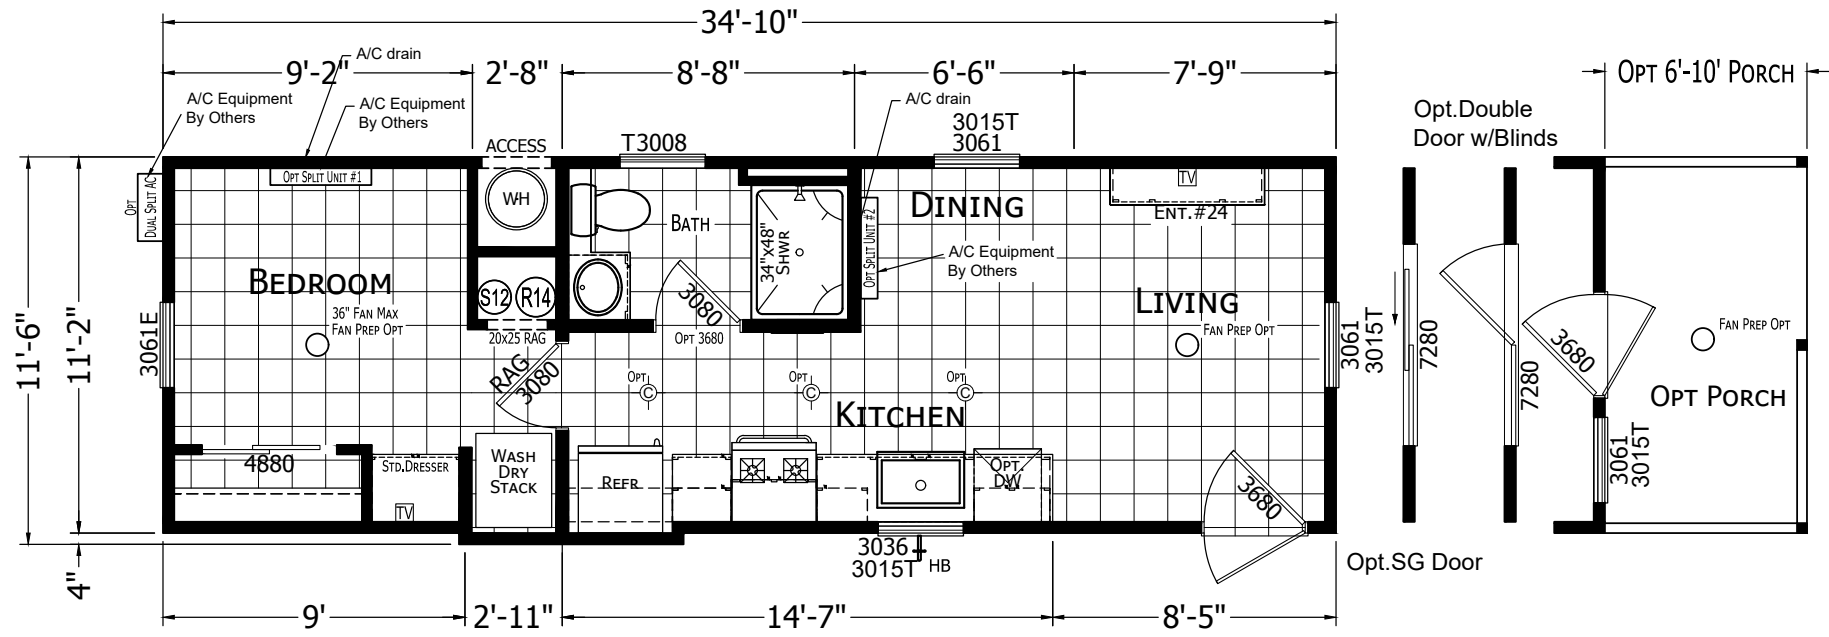

# Park Models

"Factory Direct Value" DIRECT

Park Model  
1 Bedroom, 1 Bath  
Approx. 390 Sq. Ft.

Last Updated: 7-21-20

For Detailed Directions See Map On Our Website

I authorize Factory Expo Home Centers to build my house, per this plan.  
X \_\_\_\_\_  
Customer Signature/Date