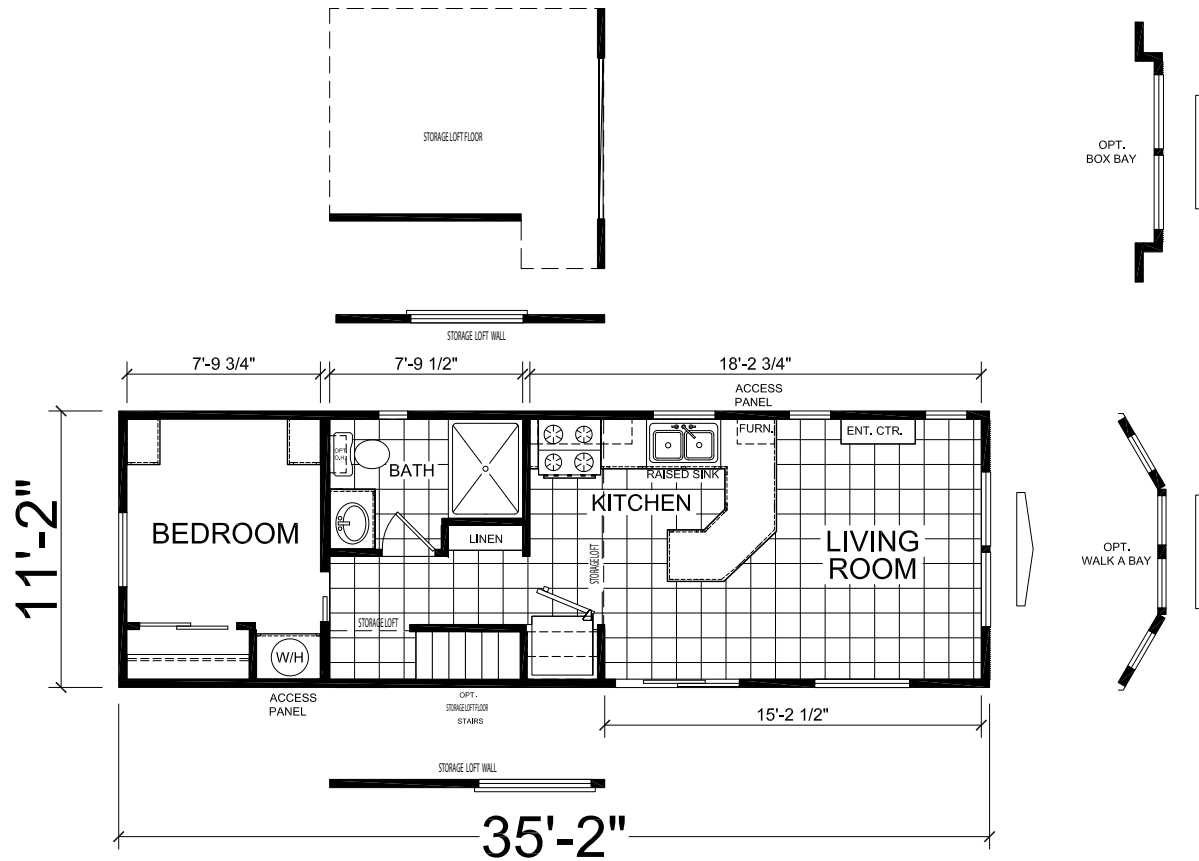

Anaheim

Meridian Series

399 SQ. FT. (Approximate) 1 Bedroom, 1 Bath

Last Updated: 9-12-24

CHAMPION HOMES CENTER
840 W. Palm Street
Lindsay, CA 93247

LD.ParkModelsDirect.com | 1-800-603-3169

IMPORTANT: Champion Homes reserves the right to modify, cancel or substitute products or features of this event at any time without prior notice or obligation. Pictures and other promotional materials are representative and may depict or contain floor plans, square footages, elevations, options, upgrades, extra design features, decorations, floor coverings, specialty light fixtures, custom paint and wall coverings, window treatments, landscaping, sound and alarm systems, furnishings, appliances, and other designer/decorator features and amenities that are not included as part of the home and/or may not be available at all locations. Home, pricing and community information is subject to change, and homes to prior sale, at any time without notice or obligation. ©2023 Champion Homes. All rights reserved.