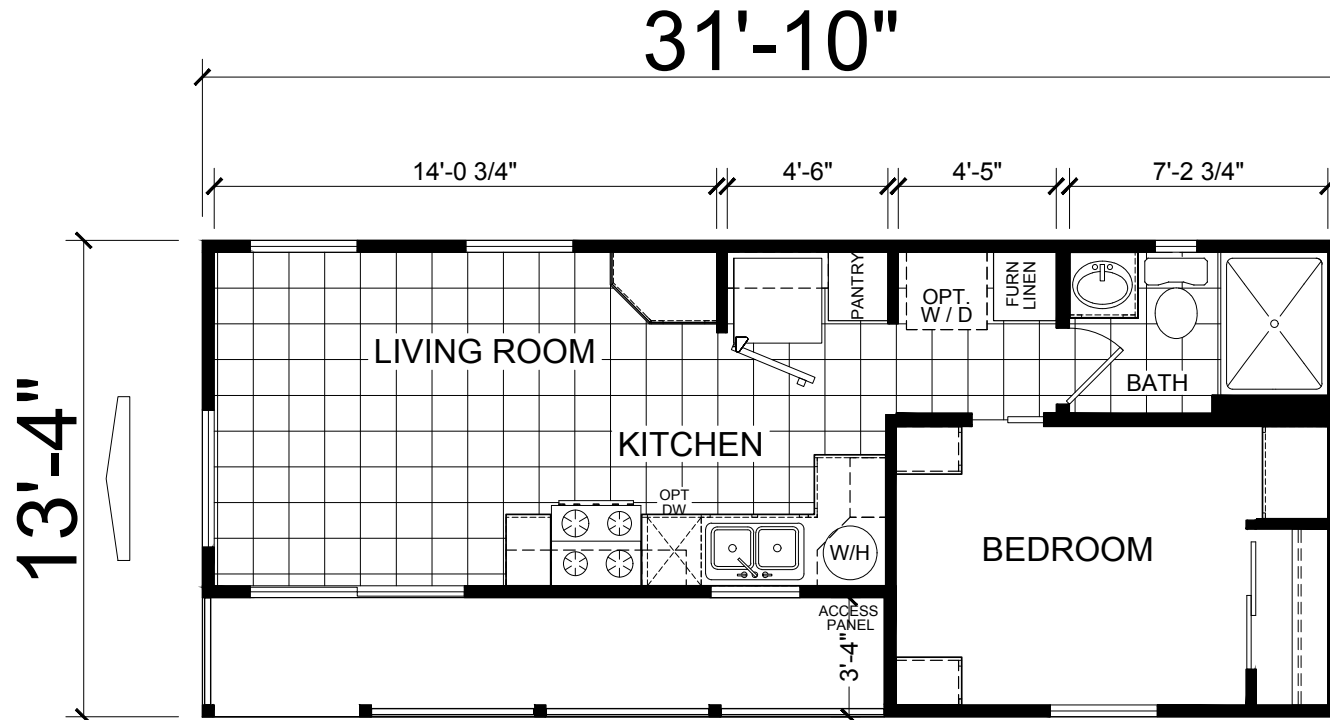

Atherton

Meridian Series

362 SQ. FT. (Approximate) 1 Bedroom, 1 Bath

Last Updated: 12-9-23

CHAMPION HOMES CENTER

840 W. Palm Street
Lindsay, CA 93247

LD.ParkModelsDirect.com | 1-800-603-3169

IMPORTANT: Champion Homes reserves the right to modify, cancel or substitute products or features of this event at any time without prior notice or obligation. Pictures and other promotional materials are representative and may depict or contain floor plans, square footages, elevations, options, upgrades, extra design features, decorations, floor coverings, specialty light fixtures, custom paint and wall coverings, window treatments, landscaping, sound and alarm systems, furnishings, appliances, and other designer/decorator features and amenities that are not included as part of the home and/or may not be available at all locations. Home, pricing and community information is subject to change, and homes to prior sale, at any time without notice or obligation. ©2023 Champion Homes. All rights reserved.