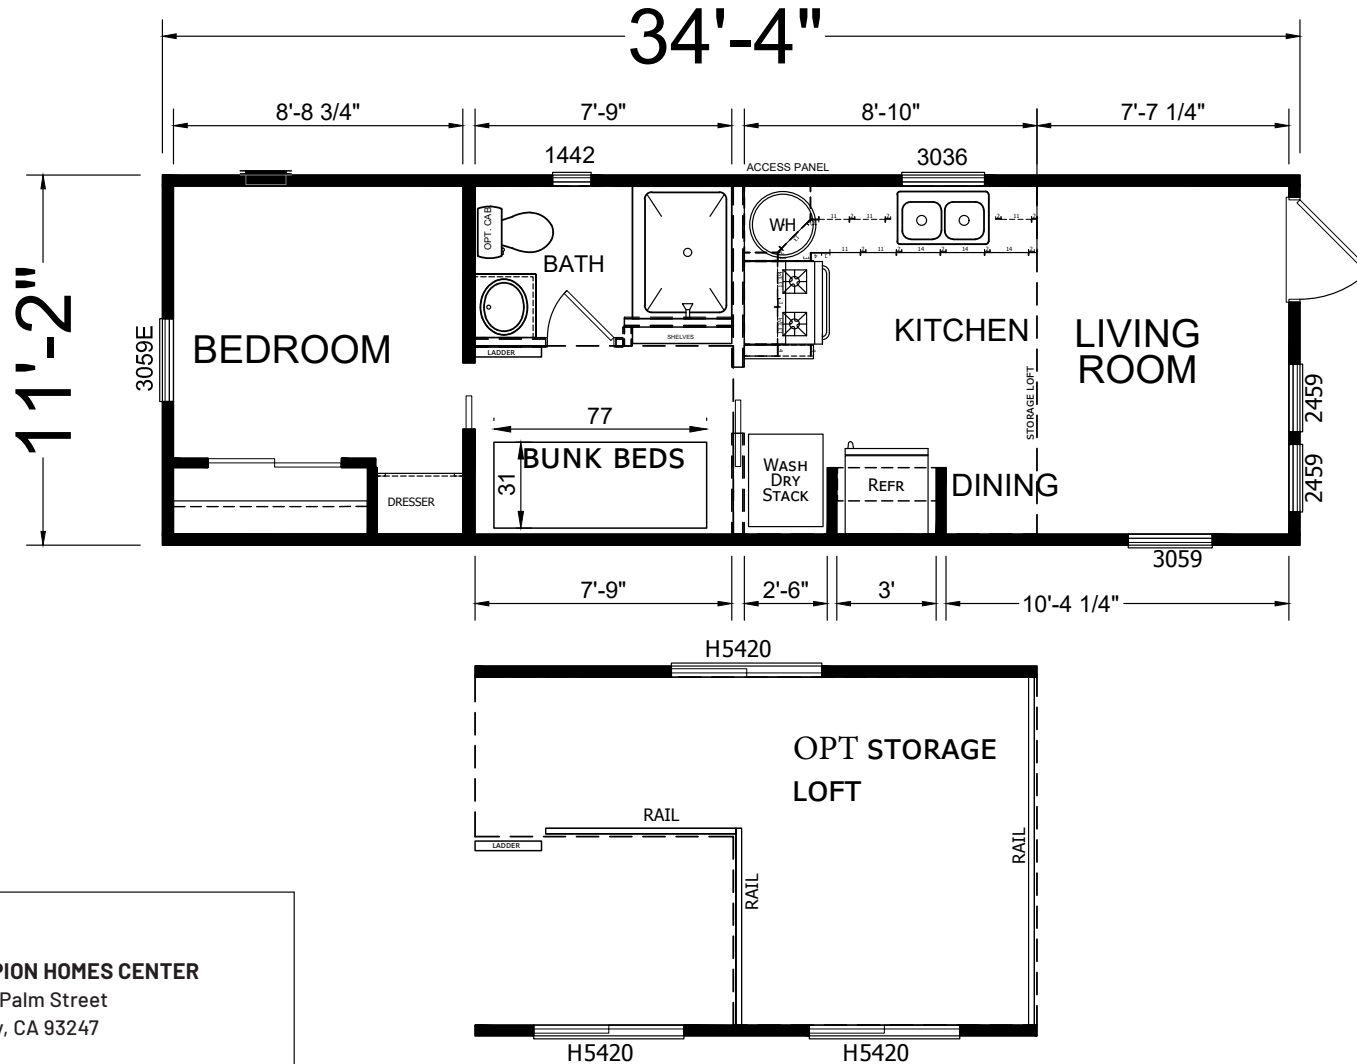

# Cayucos

Meridian Series

395 SQ. FT. (Approximate) 1 Bedroom, 1 Bath

Last Updated: 3-24-23

**CHAMPION HOMES CENTER**  
840 W. Palm Street  
Lindsay, CA 93247

**LD.ParkModelsDirect.com | 1-800-603-3169**

**IMPORTANT:** Champion Homes reserves the right to modify, cancel or substitute products or features of this event at any time without prior notice or obligation. Pictures and other promotional materials are representative and may depict or contain floor plans, square footages, elevations, options, upgrades, extra design features, decorations, floor coverings, specialty light fixtures, custom paint and wall coverings, window treatments, landscaping, sound and alarm systems, furnishings, appliances, and other designer/decorator features and amenities that are not included as part of the home and/or may not be available at all locations. Home, pricing and community information is subject to change, and homes to prior sale, at any time without notice or obligation. ©2023 Champion Homes. All rights reserved.