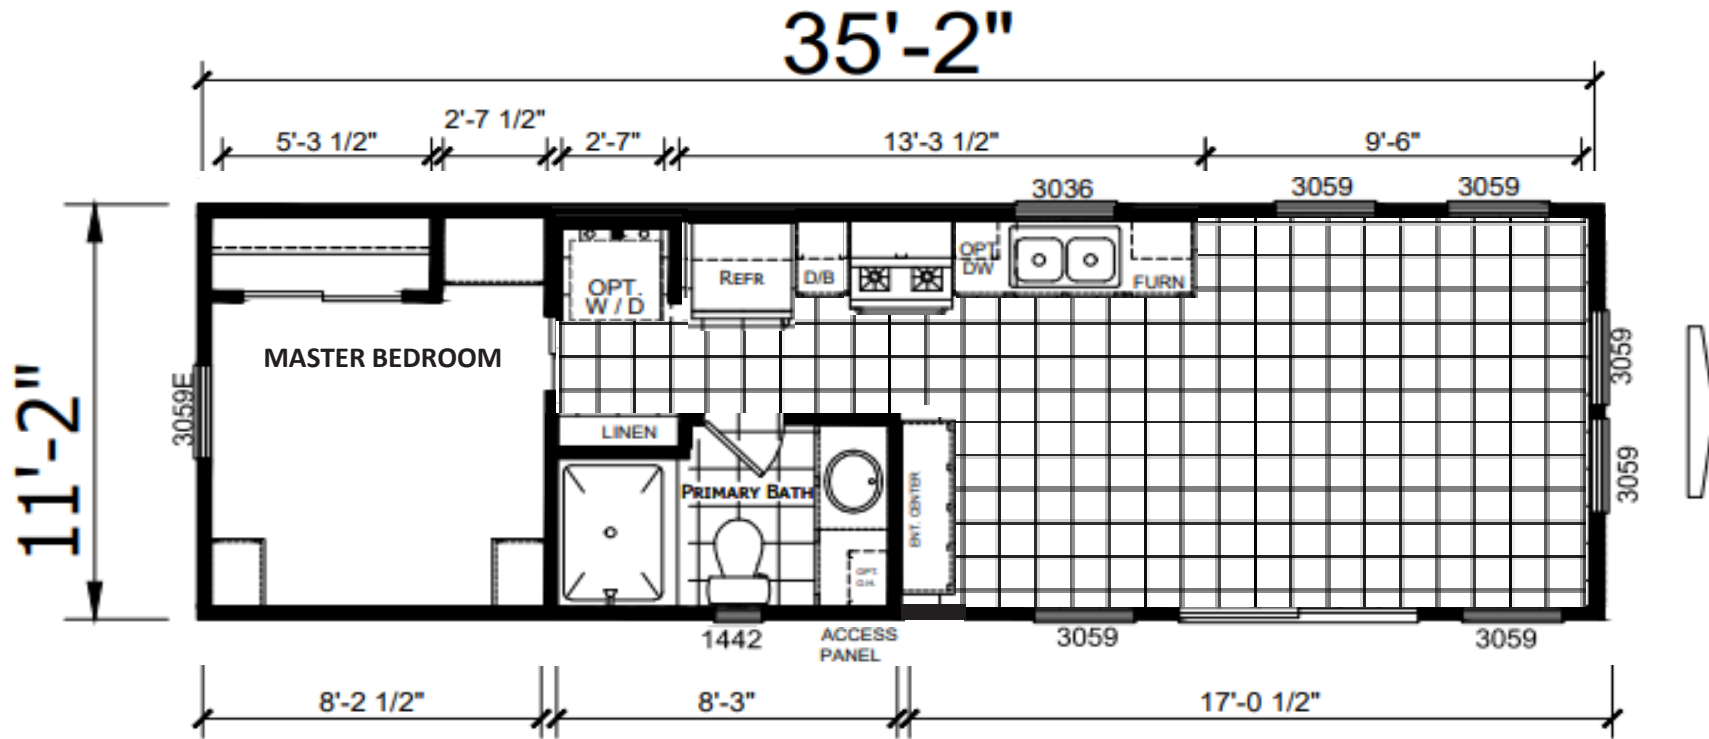

Chico

Meridian Series

399 SQ. FT. (Approximate) 1 Bedroom, 1 Bath

Last Updated: 9-13-24

CHAMPION HOMES CENTER
840 W. Palm Street
Lindsay, CA 93247

LD.ParkModelsDirect.com | 1-800-603-3169

IMPORTANT: Champion Homes reserves the right to modify, cancel or substitute products or features of this event at any time without prior notice or obligation. Pictures and other promotional materials are representative and may depict or contain floor plans, square footages, elevations, options, upgrades, extra design features, decorations, floor coverings, specialty light fixtures, custom paint and wall coverings, window treatments, landscaping, sound and alarm systems, furnishings, appliances, and other designer/decorator features and amenities that are not included as part of the home and/or may not be available at all locations. Home, pricing and community information is subject to change, and homes to prior sale, at any time without notice or obligation. ©2023 Champion Homes. All rights reserved.