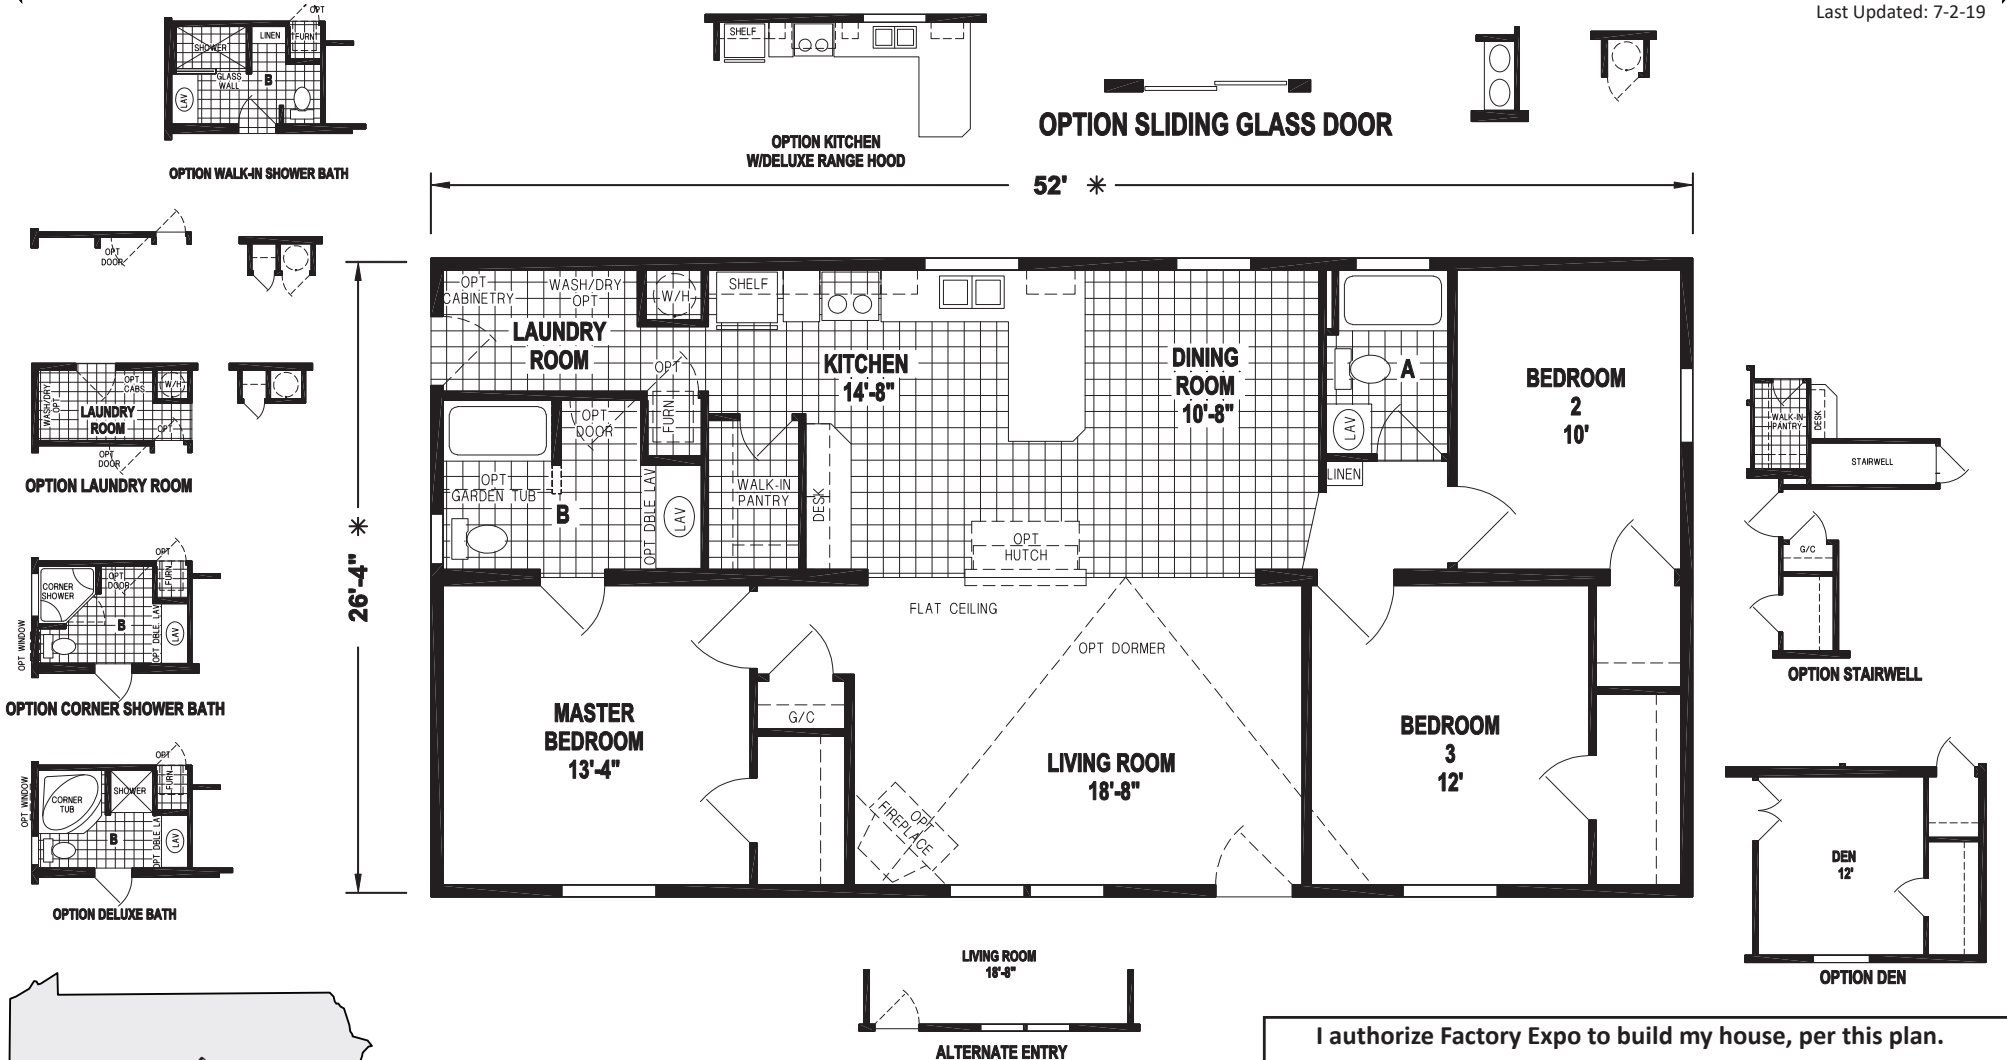

Ashbury

Sunwood Multi-Section Series

Factory Expo

"Factory Direct Value" HOME CENTERS

3 Bedrooms, 2 Baths
Approx. 1,369 Sq. Ft.

Last Updated: 7-2-19

Factory Expo Home Centers
77 Horseshoe Road
Leola, PA 17540