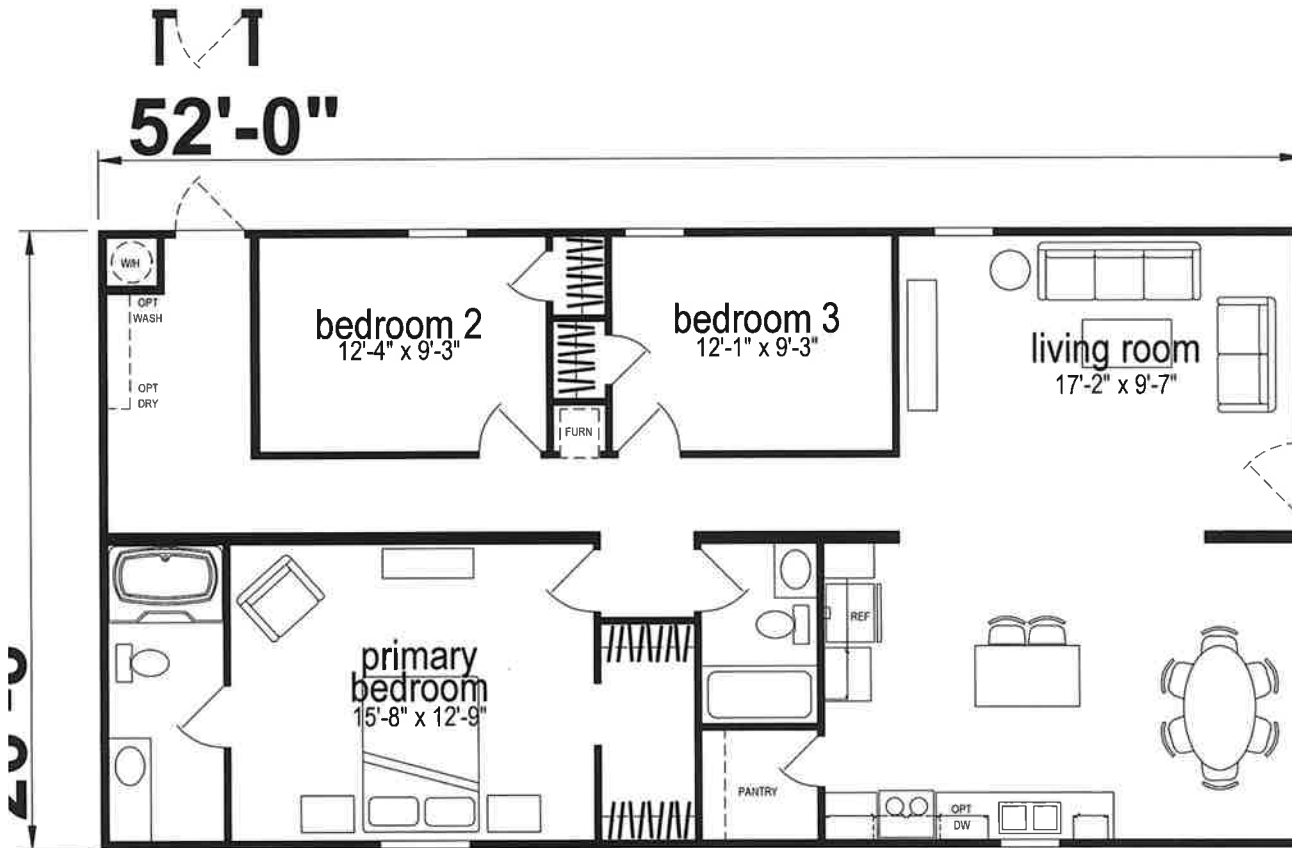

Bowmansville

Lake Manor Series

1,386 SQ. FT. (Approximate) 3 Bedroom, 2 Bath

Sheet | Updated: 2-6-24

CHAMPION HOMES CENTER
77 Horseshoe Rd.
Leola, PA 17540

PennsylvaniaFactoryDirect.com | 1-800-654-8392

IMPORTANT: Champion Homes reserves the right to modify, cancel or substitute products or features of this event at any time without prior notice or obligation. Pictures and other promotional materials are representative and may depict or contain floor plans, square footages, elevations, options, upgrades, extra design features, decorations, floor coverings, specialty light fixtures, custom paint and wall coverings, window treatments, landscaping, sound and alarm systems, furnishings, appliances, and other designer/decorator features and amenities that are not included as part of the home and/or may not be available at all locations. Home, pricing and community information is subject to change, and homes to prior sale, at any time without notice or obligation. ©2023 Champion Homes. All rights reserved.