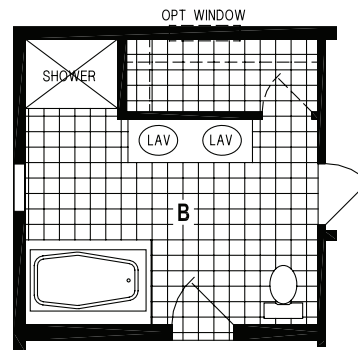

Buckingham

Sunwood Multi-Section Series

Factory Expo

"Factory Direct Value" HOME CENTERS

3 Bedroom, 2 Bath
Approx. 1,474 Sq. Ft.

Last Updated: 4-5-18

Factory Expo Home Centers
77 Horseshoe Road
Leola, PA 17540