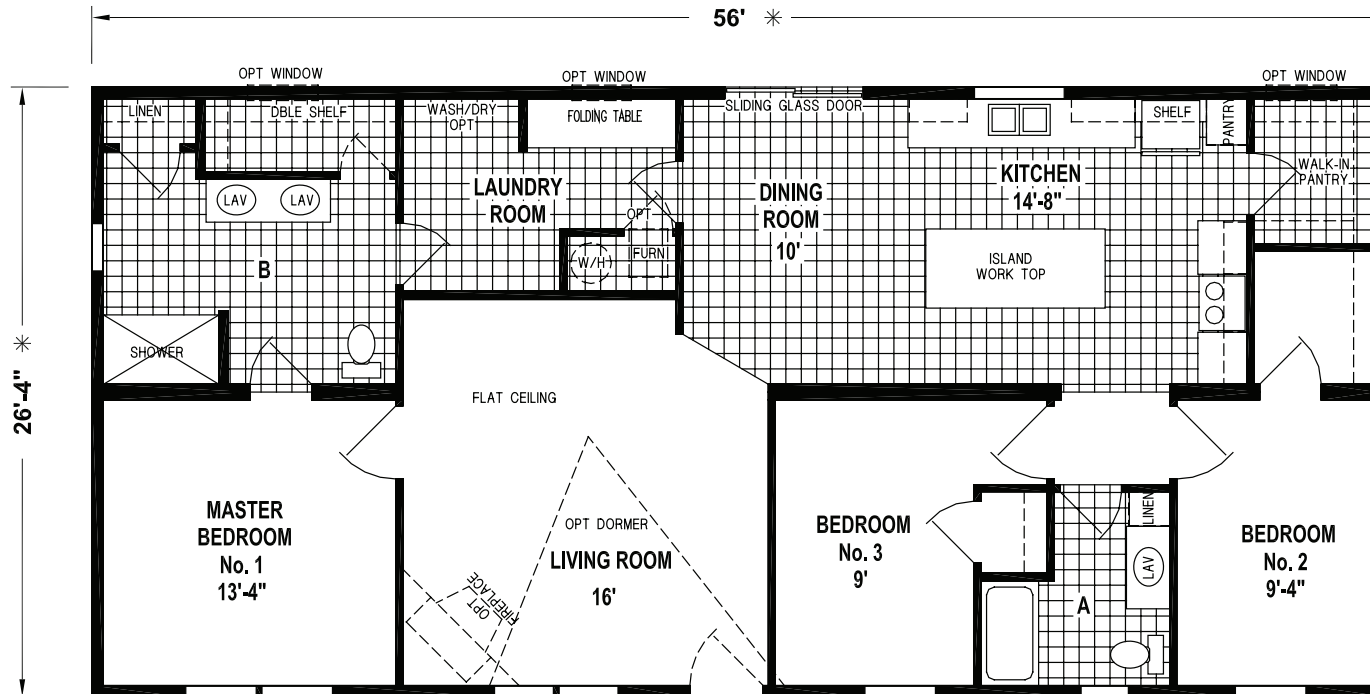

Buckingham

Sunwood Multi-Section Series

Factory Expo

"Factory Direct Value" HOME CENTERS

3 Bedroom, 2 Bath
Approx. 1,474 Sq. Ft.

Last Updated: 4-5-18

Factory Expo Home Centers
77 Horseshoe Road
Leola, PA 17540