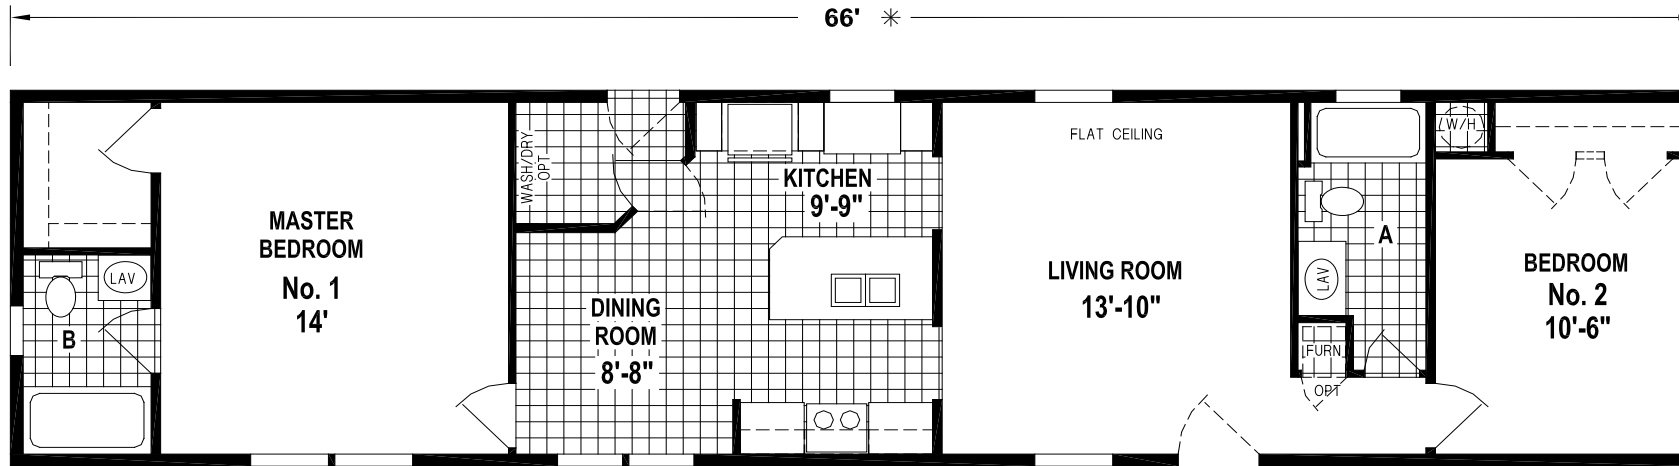

# Factory Expo

"Factory Direct Value" HOME CENTERS

2 Bedroom, 2 Bath  
Approx. 1,024 Sq. Ft.

Last Updated: 6-30-15

OPTION BOOKCASE/  
ENTERTAINMENT CENTER

Factory Expo Home Centers  
77 Horseshoe Road  
Leola, PA 17540