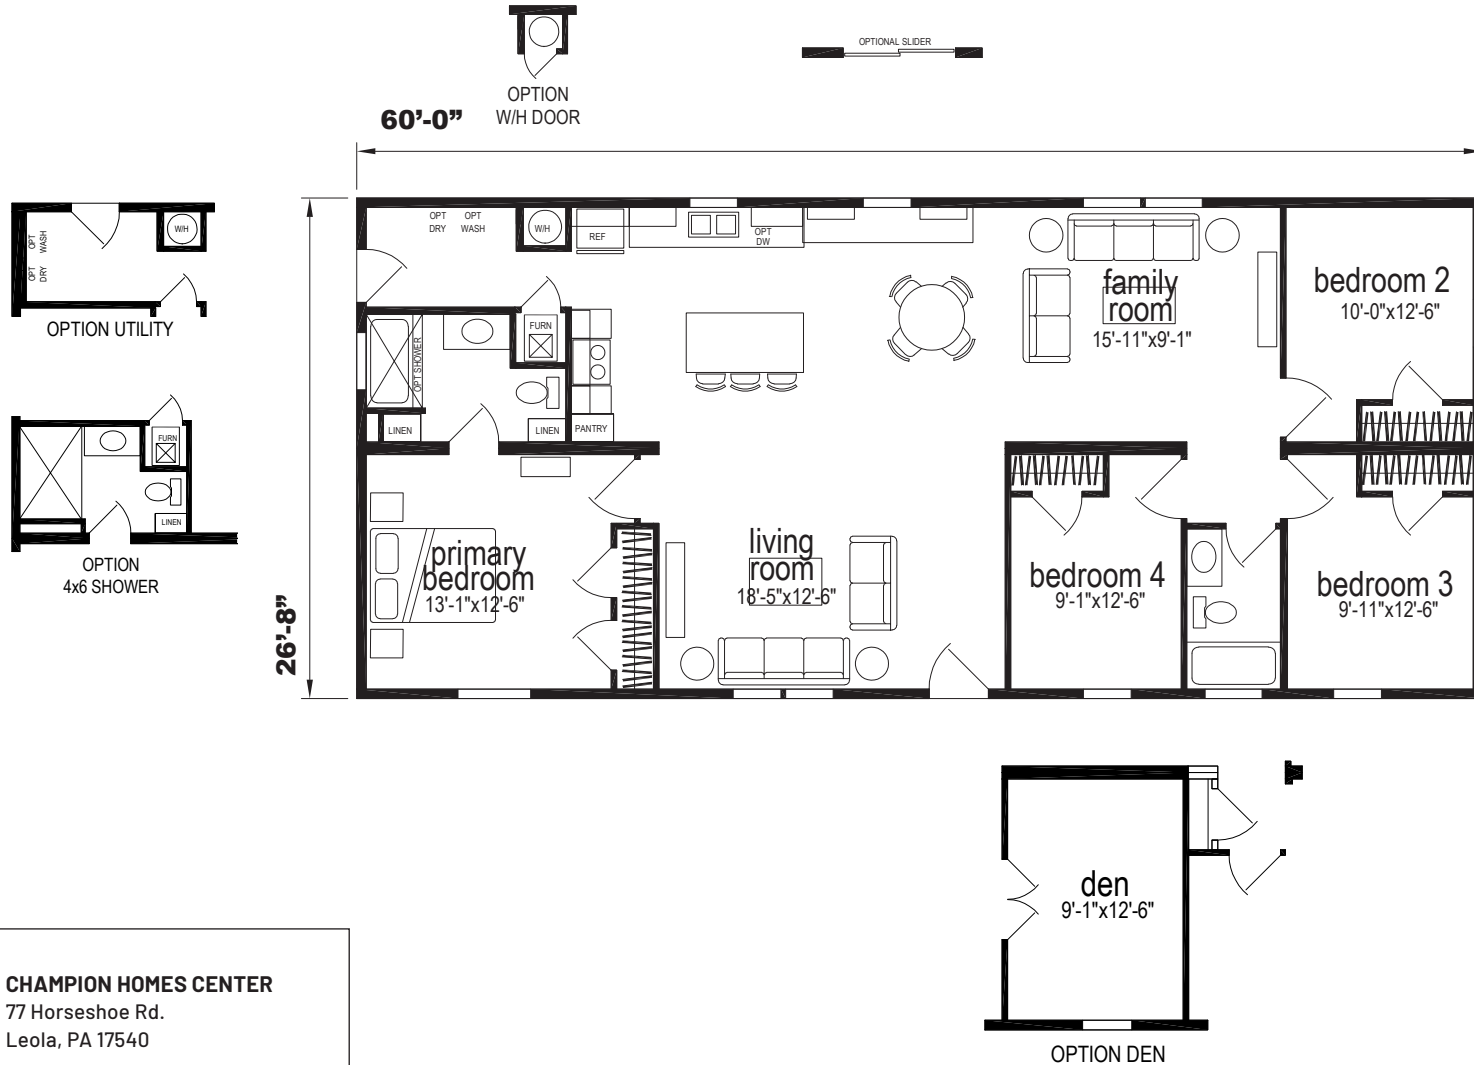

Caldwell

Sunwood Multi Section Series

1,580 SQ. FT. (Approximate) 4 Bedroom, 2 Bath

Last Updated: 8-13-24

CHAMPION HOMES CENTER
77 Horseshoe Rd.
Leola, PA 17540

PennsylvaniaFactoryDirect.com | 1-800-654-8392