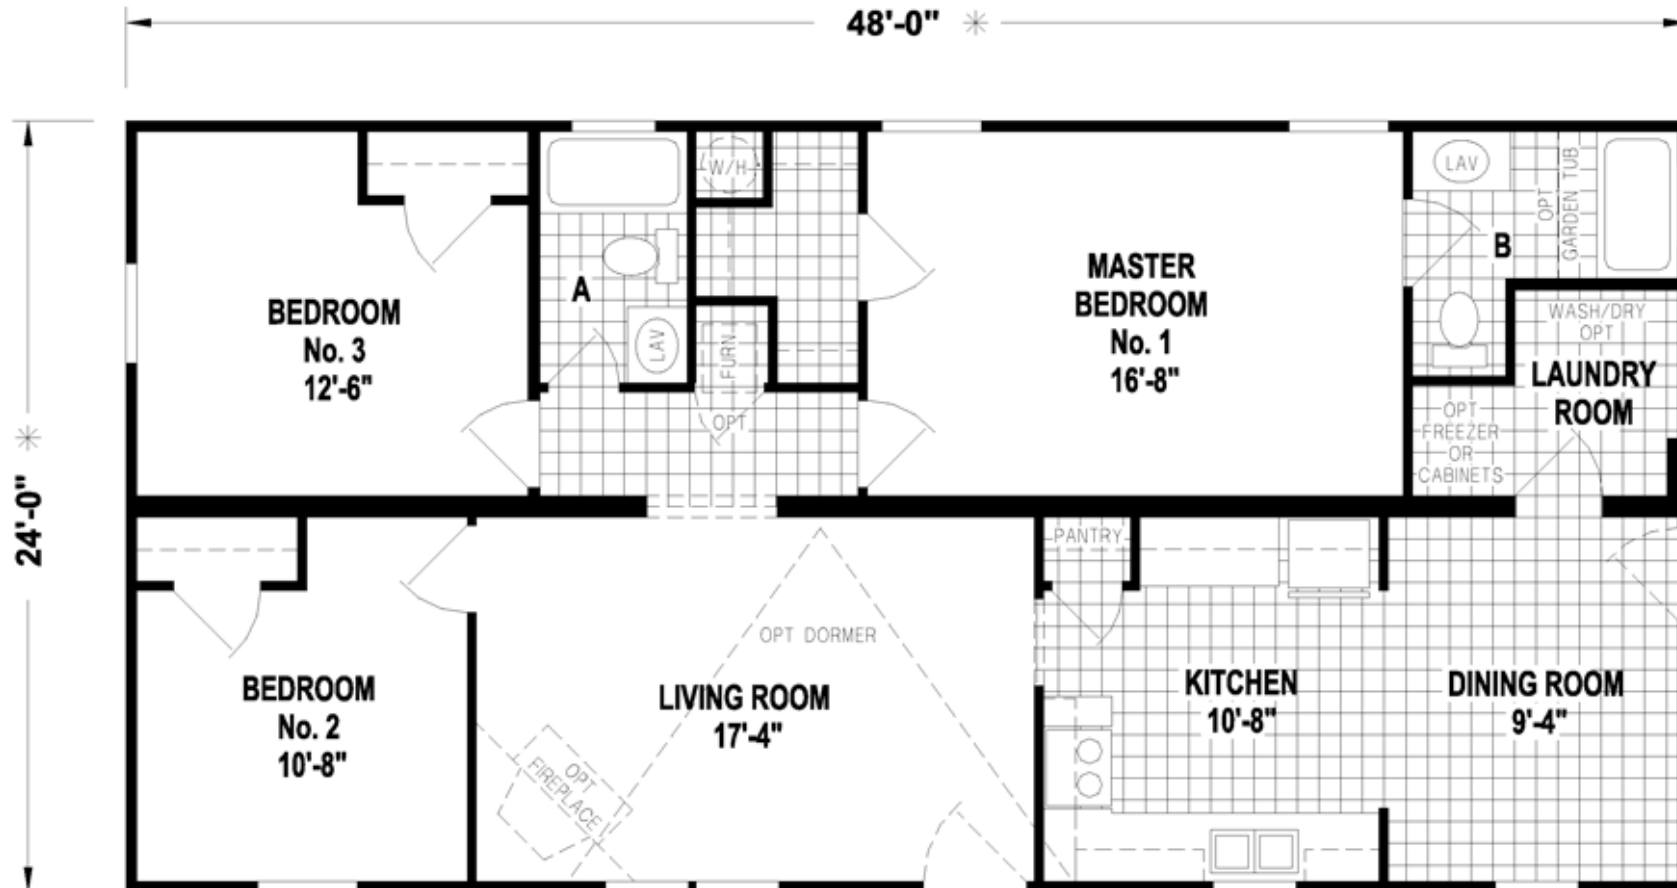

Cambria

Sunwood Multi-Section Series

Factory Expo

"Factory Direct Value" HOME CENTERS

3 Bedroom, 2 Bath
Approx. 1,152 Sq. Ft.

Last Updated: 11-11-16

Factory Expo Home Centers
77 Horseshoe Road
Leola, PA 17540