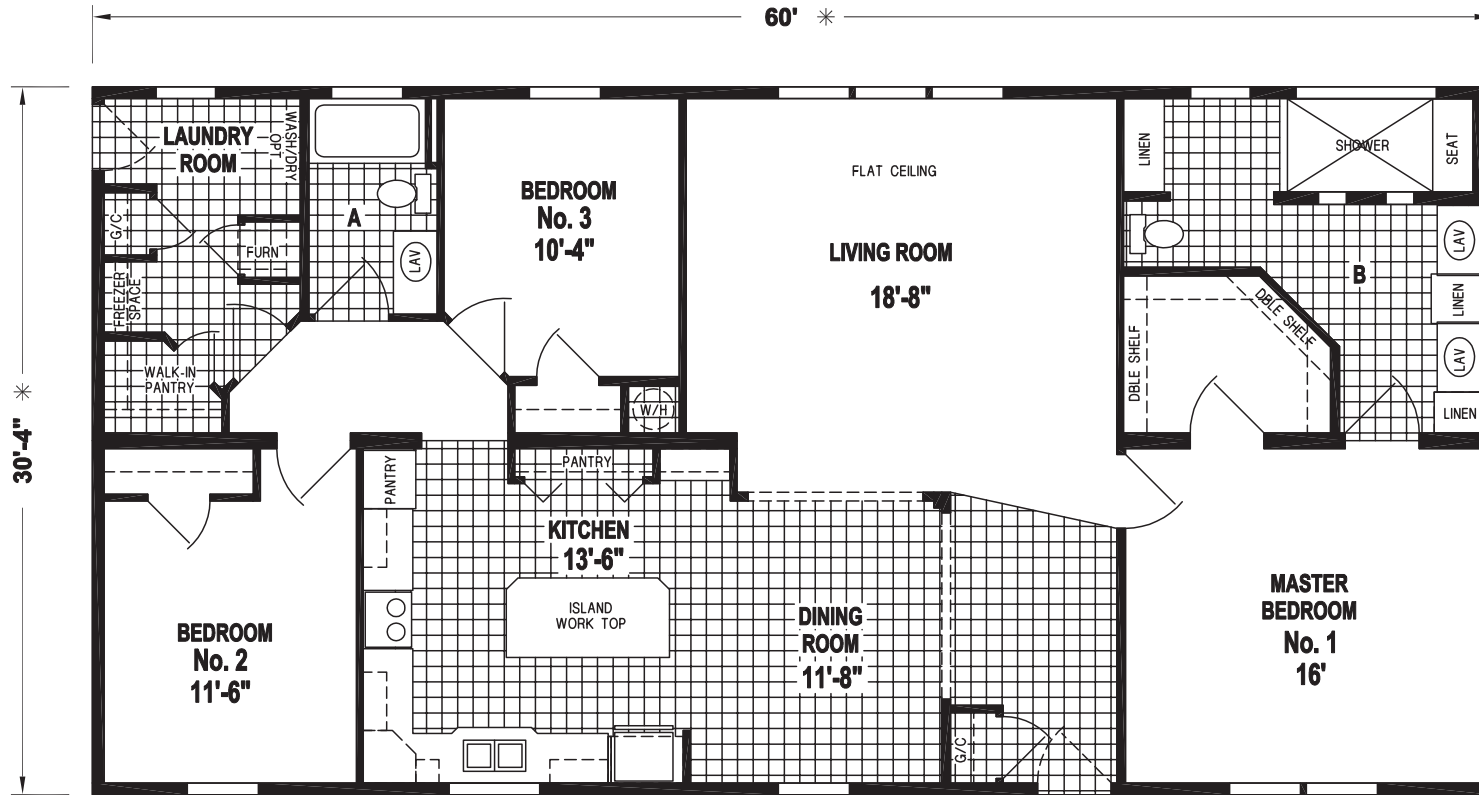

Catlin

Wood Manor Series

Factory Expo

"Factory Direct Value" HOME CENTERS

3 Bedroom, 2 Bath
Approx. 1,820 Sq. Ft.

Last Updated: 9-12-16

OPTION S.G.D.

Factory Expo Home Centers
77 Horseshoe Road
Leola, PA 17540