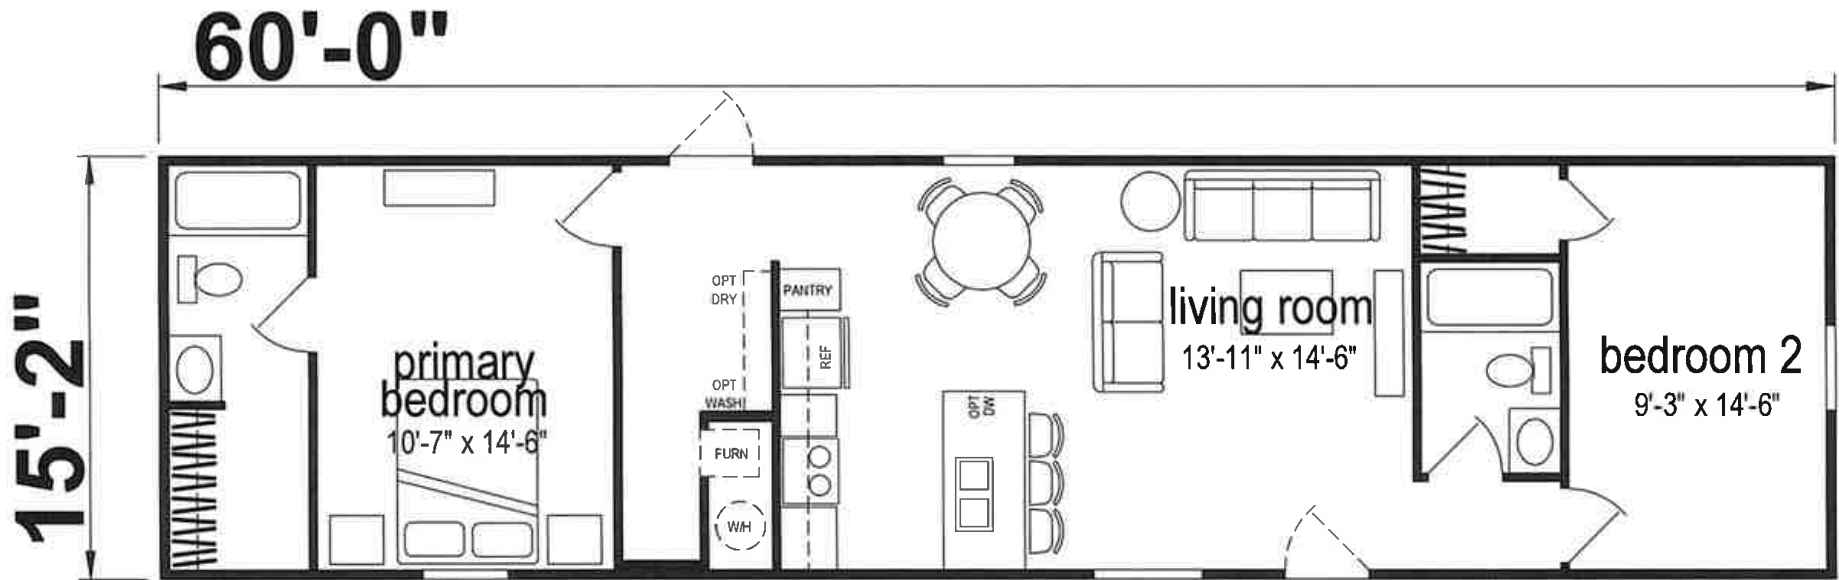

Darnwood

Prime Series

910 SQ. FT. (Approximate) 2 Bedroom, 2 Bath

Last Updated: 3-9-23

CHAMPION HOMES CENTER
77 Horseshoe Rd.
Leola, PA 17540

PennsylvaniaFactoryDirect.com | 1-800-654-8392

IMPORTANT: Champion Homes reserves the right to modify, cancel or substitute products or features of this event at any time without prior notice or obligation. Pictures and other promotional materials are representative and may depict or contain floor plans, square footages, elevations, options, upgrades, extra design features, decorations, floor coverings, specialty light fixtures, custom paint and wall coverings, window treatments, landscaping, sound and alarm systems, furnishings, appliances, and other designer/decorator features and amenities that are not included as part of the home and/or may not be available at all locations. Home, pricing and community information is subject to change, and homes to prior sale, at any time without notice or obligation. ©2020 Champion Homes. All rights reserved.