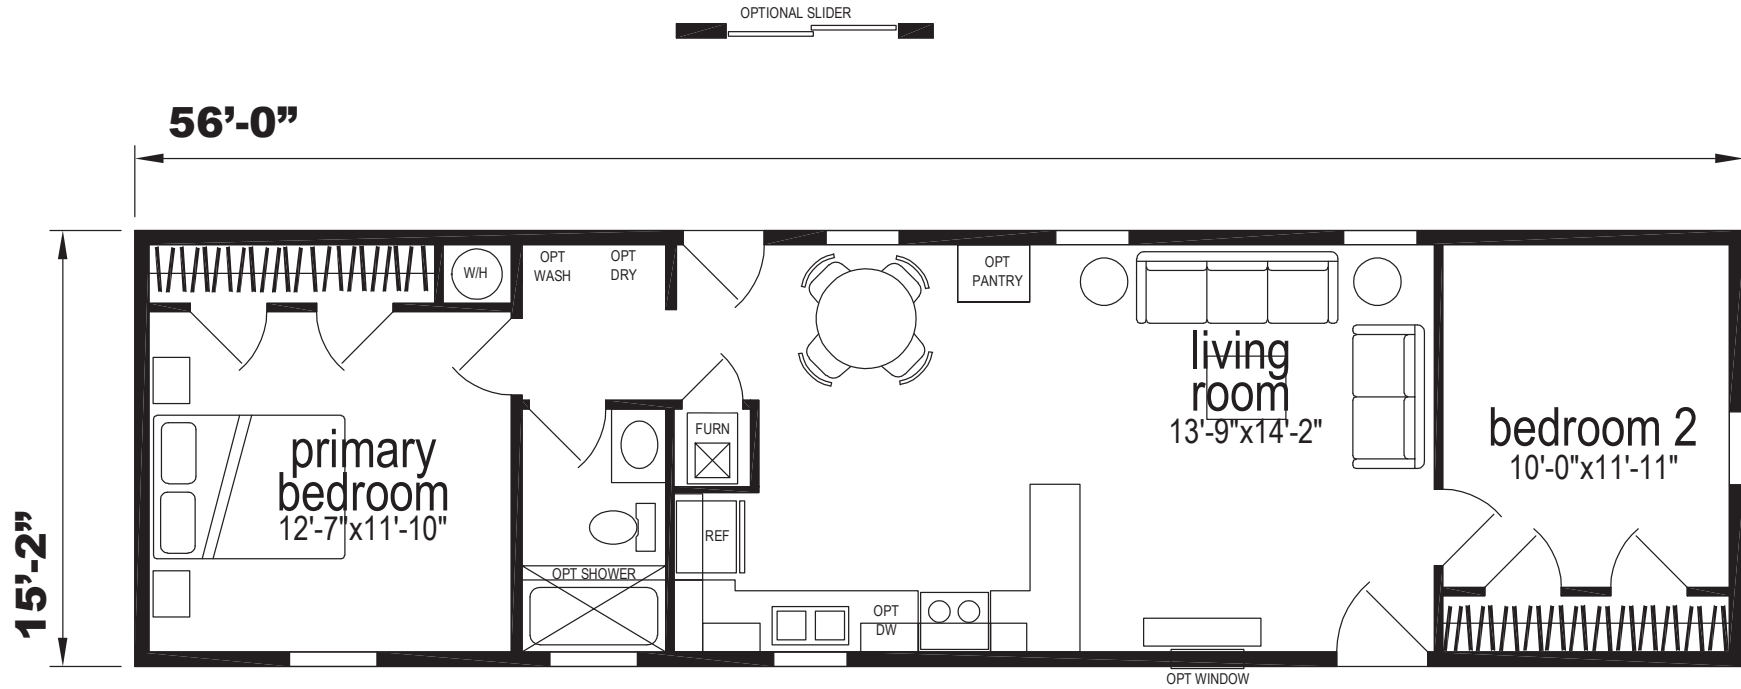

Dauphin

Sunwood Single Section Series

868 SQ. FT. (Approximate) 2 Bedroom, 1 Bath

Last Updated: 8-13-24

CHAMPION HOMES CENTER
77 Horseshoe Rd.
Leola, PA 17540

PennsylvaniaFactoryDirect.com | 1-800-654-8392