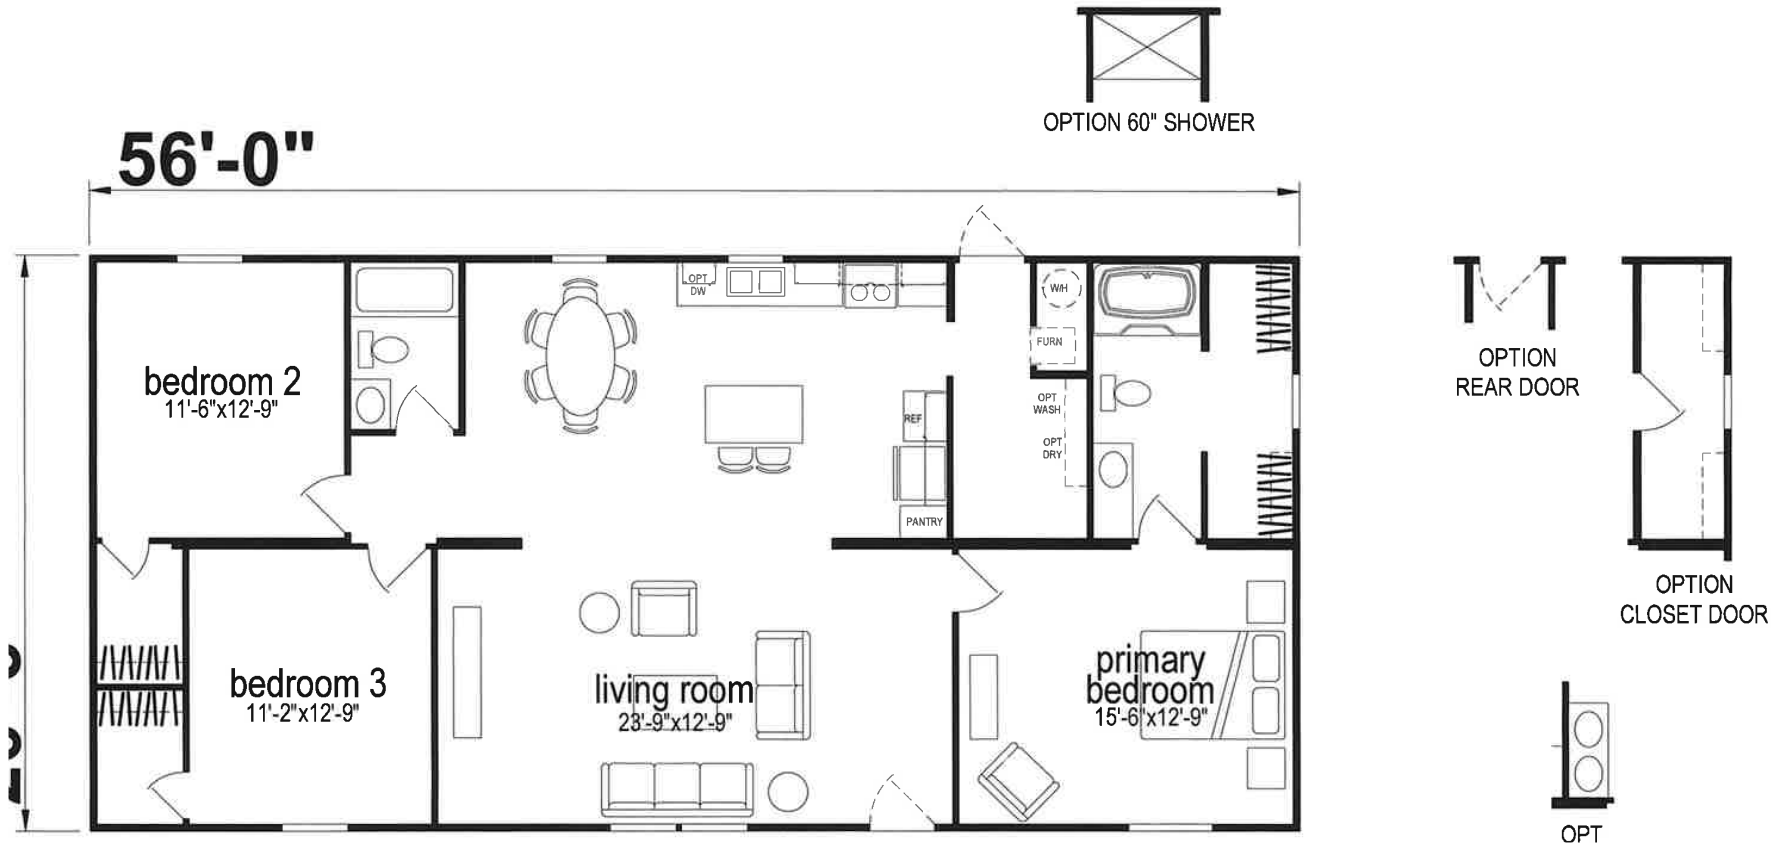

Edenborn

Lake Manor Series

1,493 SQ. FT. (Approximate) 3 Bedroom, 2 Bath

Last Updated: 11-1-23

CHAMPION HOMES CENTER
77 Horseshoe Rd.
Leola, PA 17540

PennsylvaniaFactoryDirect.com | 1-800-654-8392

IMPORTANT: Champion Homes reserves the right to modify, cancel or substitute products or features of this event at any time without prior notice or obligation. Pictures and other promotional materials are representative and may depict or contain floor plans, square footages, elevations, options, upgrades, extra design features, decorations, floor coverings, specialty light fixtures, custom paint and wall coverings, window treatments, landscaping, sound and alarm systems, furnishings, appliances, and other designer/decorator features and amenities that are not included as part of the home and/or may not be available at all locations. Home, pricing and community information is subject to change, and homes to prior sale, at any time without notice or obligation. ©2023 Champion Homes. All rights reserved.