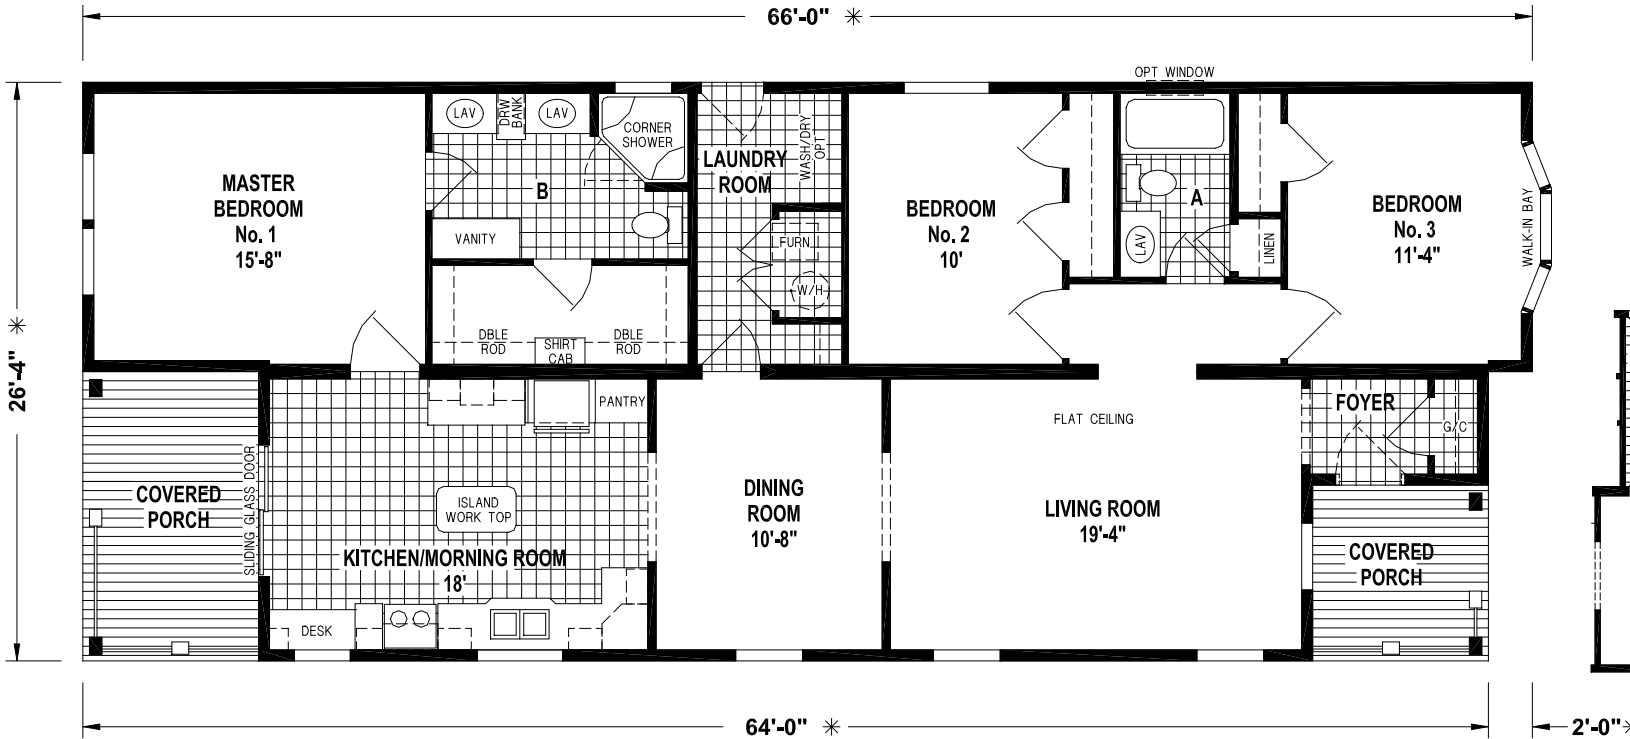

Elmwood

Wood Manor Series

Factory Expo

"Factory Direct Value" HOME CENTERS

3 Bedroom, 2 Bath
Approx. 1,547 Sq. Ft.

Last Updated: 6-30-15

Factory Expo Home Centers
77 Horseshoe Road
Leola, PA 17540

I authorize Factory Expo to build my house, per this plan.
X _____
Customer Signature/Date