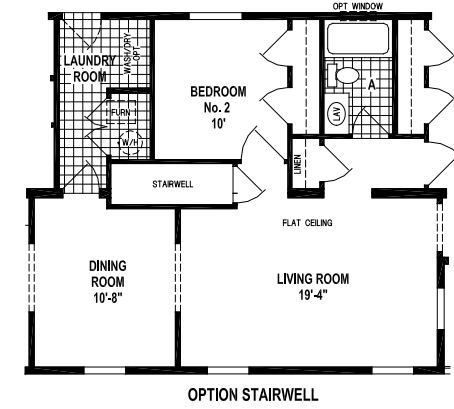

Elmwood

Wood Manor Series

Factory Expo

"Factory Direct Value" HOME CENTERS

3 Bedroom, 2 Bath
Approx. 1,547 Sq. Ft.

Last Updated: 6-30-15

Factory Expo Home Centers
77 Horseshoe Road
Leola, PA 17540

I authorize Factory Expo to build my house, per this plan.
X _____
Customer Signature/Date