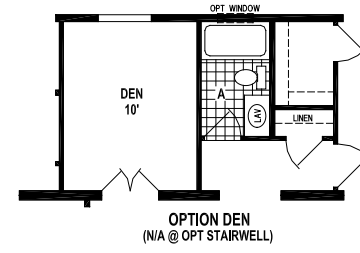

Elmwood

Wood Manor Series

Factory Expo

"Factory Direct Value" HOME CENTERS

3 Bedroom, 2 Bath
Approx. 1,547 Sq. Ft.

Last Updated: 6-30-15

Factory Expo Home Centers
77 Horseshoe Road
Leola, PA 17540

I authorize Factory Expo to build my house, per this plan.
X _____
Customer Signature/Date