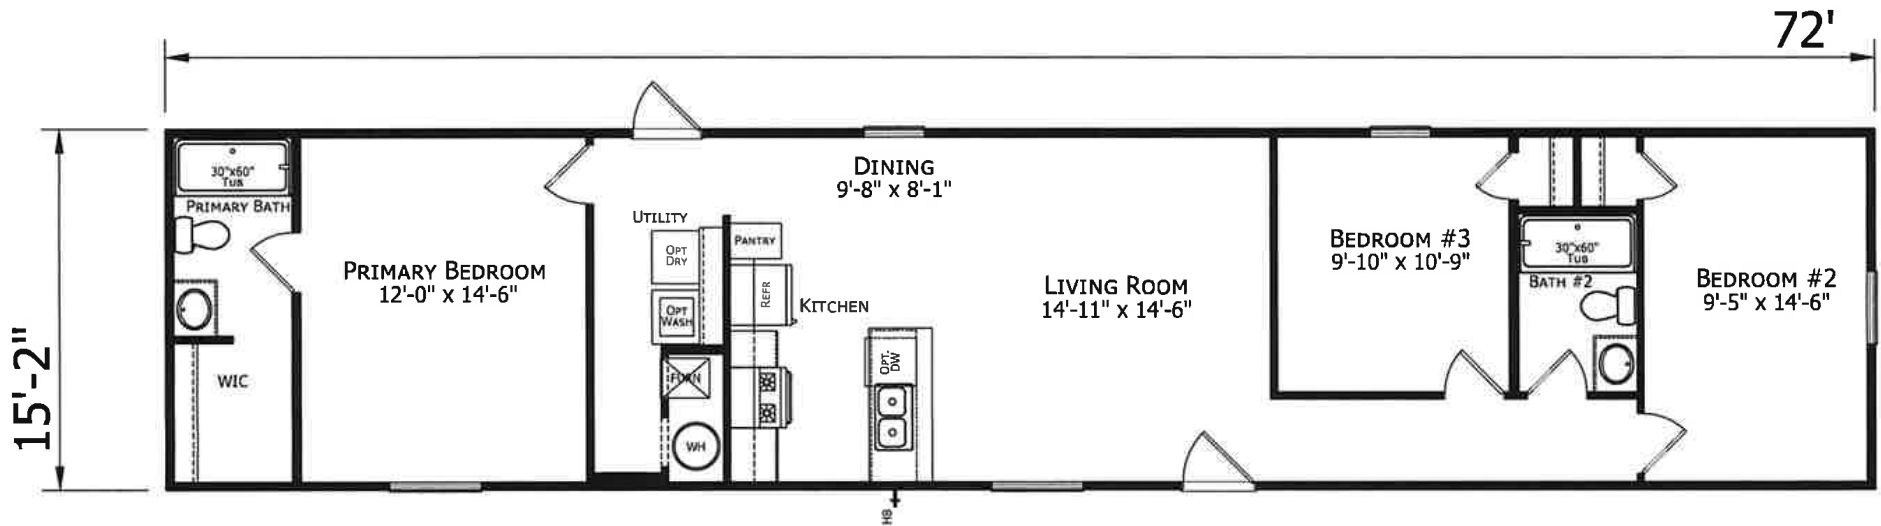

Escandon

Prime Series

1,092 SQ. FT. (Approximate) 3 Bedroom, 2 Bath

Last Updated: 1-23-23

CHAMPION HOMES CENTER
77 Horseshoe Rd.
Leola, PA 17540

PennsylvaniaFactoryDirect.com | 1-800-654-8392

IMPORTANT: Champion Homes reserves the right to modify, cancel or substitute products or features of this event at any time without prior notice or obligation. Pictures and other promotional materials are representative and may depict or contain floor plans, square footages, elevations, options, upgrades, extra design features, decorations, floor coverings, specialty light fixtures, custom paint and wall coverings, window treatments, landscaping, sound and alarm systems, furnishings, appliances, and other designer/decorator features and amenities that are not included as part of the home and/or may not be available at all locations. Home, pricing and community information is subject to change, and homes to prior sale, at any time without notice or obligation. ©2020 Champion Homes. All rights reserved.