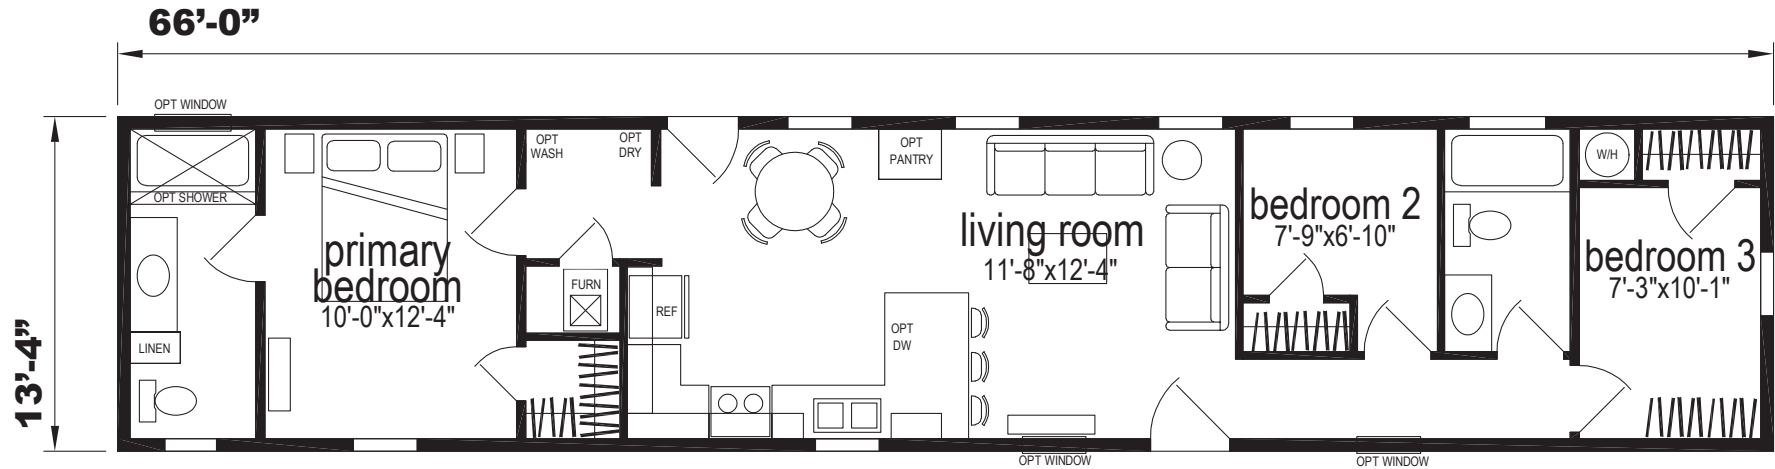

Farrell

Sunwood Single Section Series

880 SQ. FT. (Approximate) 3 Bedroom, 2 Bath

Last Updated: 8-13-24

CHAMPION HOMES CENTER
77 Horseshoe Rd.
Leola, PA 17540

PennsylvaniaFactoryDirect.com | 1-800-654-8392