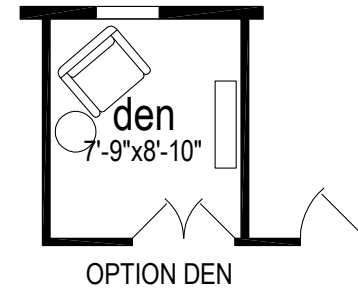

Farrell

Sunwood Single Section Series

880 SQ. FT. (Approximate) 3 Bedroom, 2 Bath

Last Updated: 8-13-24

CHAMPION HOMES CENTER
77 Horseshoe Rd.
Leola, PA 17540

PennsylvaniaFactoryDirect.com | 1-800-654-8392