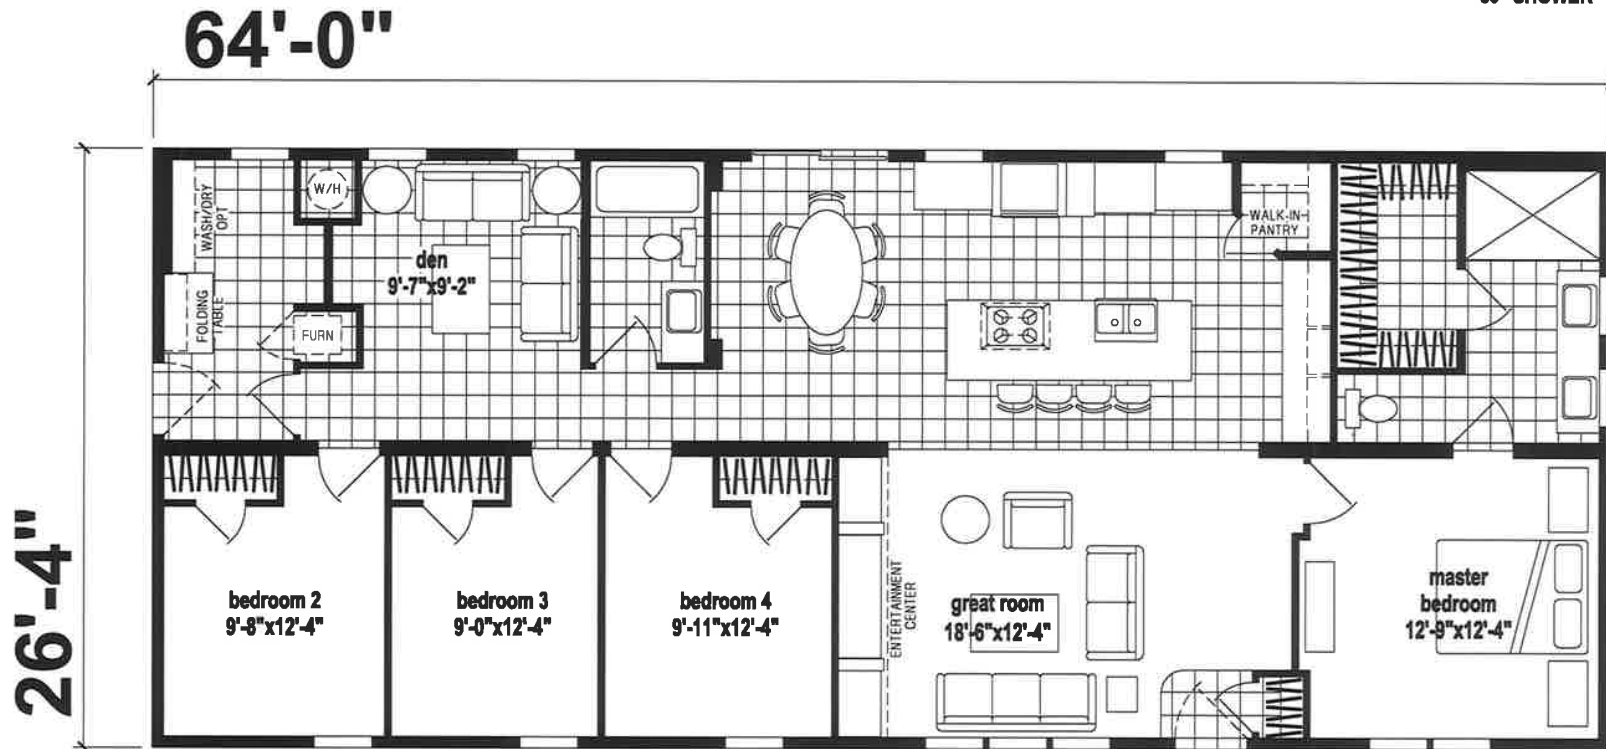

Foxshire

Orchid Series

1,685 SQ. FT. (Approximate) 4 Bedroom, 2 Bath

Last Updated: 9-16-21

FACTORY EXPO HOME CENTERS
77 Horseshoe Rd.
Leola, PA 17540

PennsylvaniaFactoryDirect.com | 1-800-654-8392

IMPORTANT: Alta Cima Corp reserves the right to modify, cancel or substitute products or features of this event at any time without prior notice or obligation. Pictures and other promotional materials are representative and may depict or contain floor plans, square footages, elevations, options, upgrades, extra design features, decorations, floor coverings, specialty light fixtures, custom paint and wall coverings, window treatments, landscaping, sound and alarm systems, furnishings, appliances, and other designer/decorator features and amenities that are not included as part of the home and/or may not be available at all locations. Home, pricing and community information is subject to change, and homes to prior sale, at any time without notice or obligation. ©2020 Alta Cima Corp. All rights reserved.