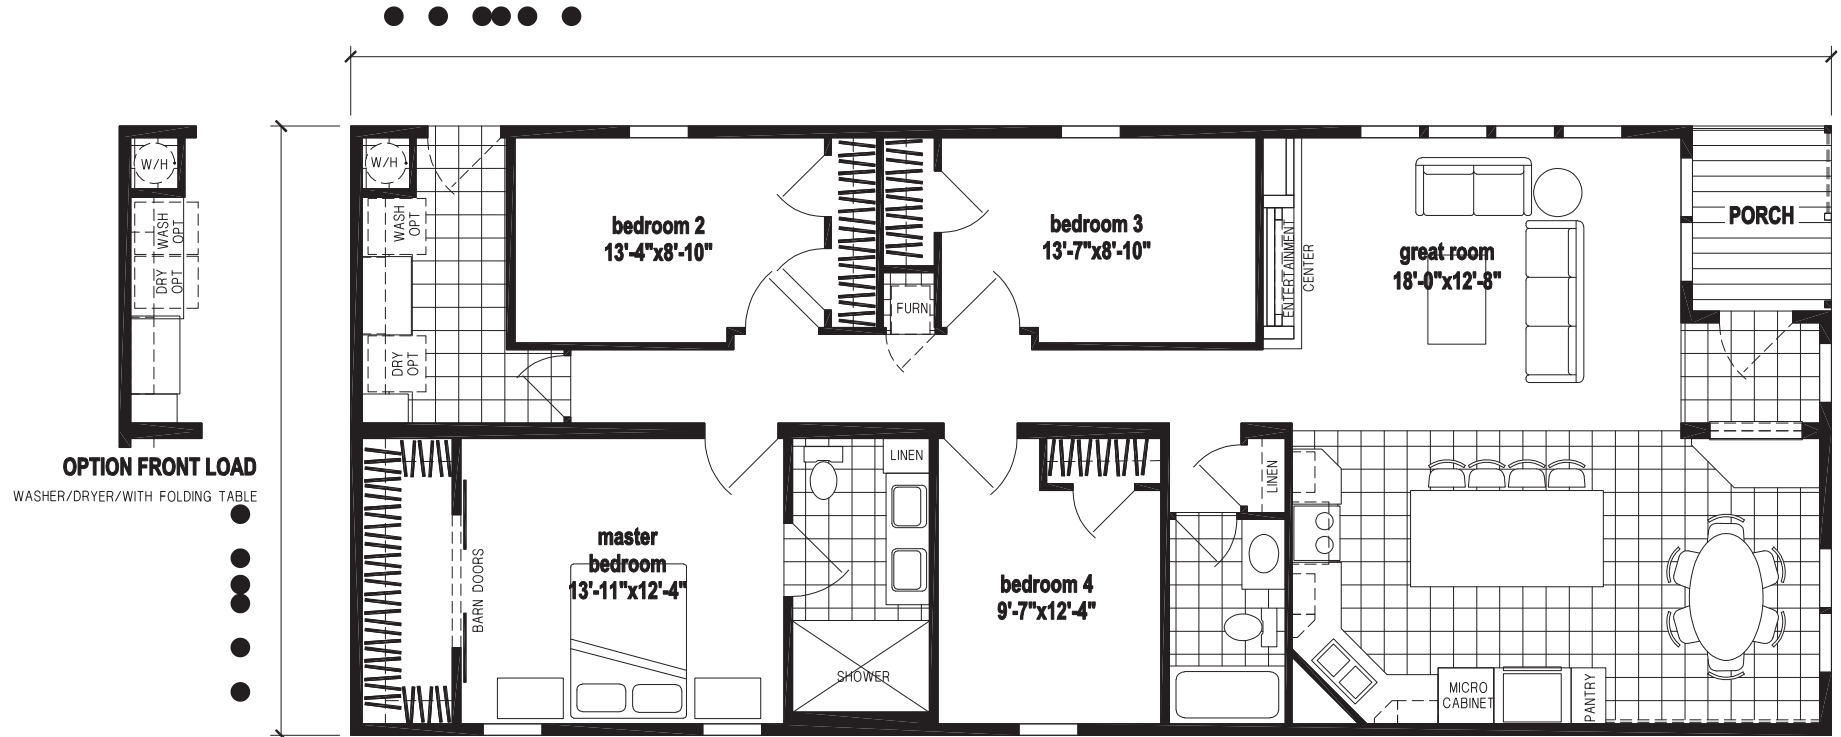

# Factory Expo

"Factory Direct Pricing" HOME CENTERS

4 Bedroom, 2 Bath  
Approx. 1,685 Sq. Ft.

Last Updated: 7-31-20

Factory Expo Home Centers  
77 Horseshoe Road  
Leola, PA 17540

I authorize Factory Expo to build my house, per this plan.