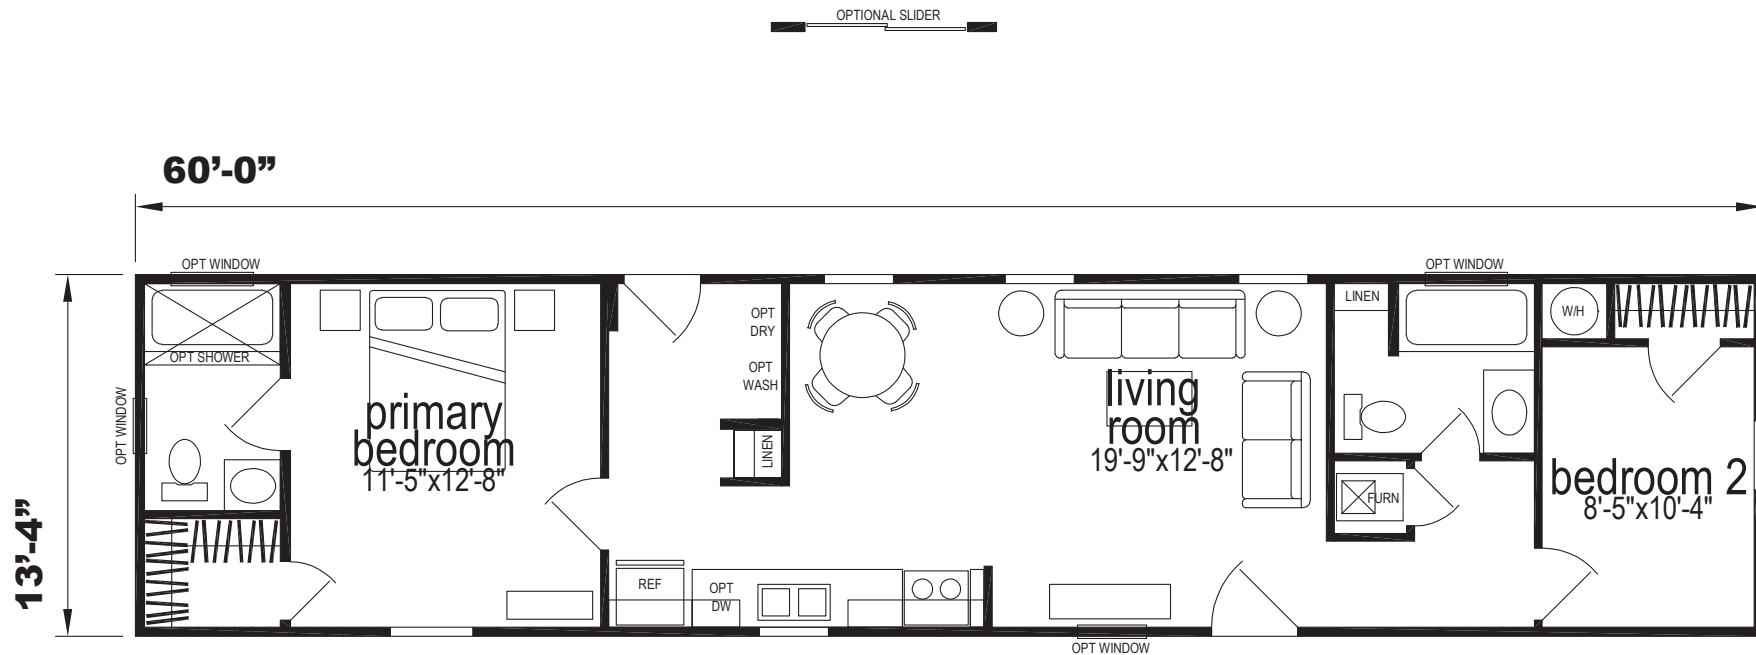

Glassboro

Lexington Limited Series

800 SQ. FT. (Approximate) 2 Bedroom, 2 Bath

Last Updated: 8-13-24

CHAMPION HOMES CENTER
77 Horseshoe Rd.
Leola, PA 17540

PennsylvaniaFactoryDirect.com | 1-800-654-8392

IMPORTANT: Champion Homes reserves the right to modify, cancel or substitute products or features of this event at any time without prior notice or obligation. Pictures and other promotional materials are representative and may depict or contain floor plans, square footages, elevations, options, upgrades, extra design features, decorations, floor coverings, specialty light fixtures, custom paint and wall coverings, window treatments, landscaping, sound and alarm systems, furnishings, appliances, and other designer/decorator features and amenities that are not included as part of the home and/or may not be available at all locations. Home, pricing and community information is subject to change, and homes to prior sale, at any time without notice or obligation. ©2023 Champion Homes. All rights reserved.