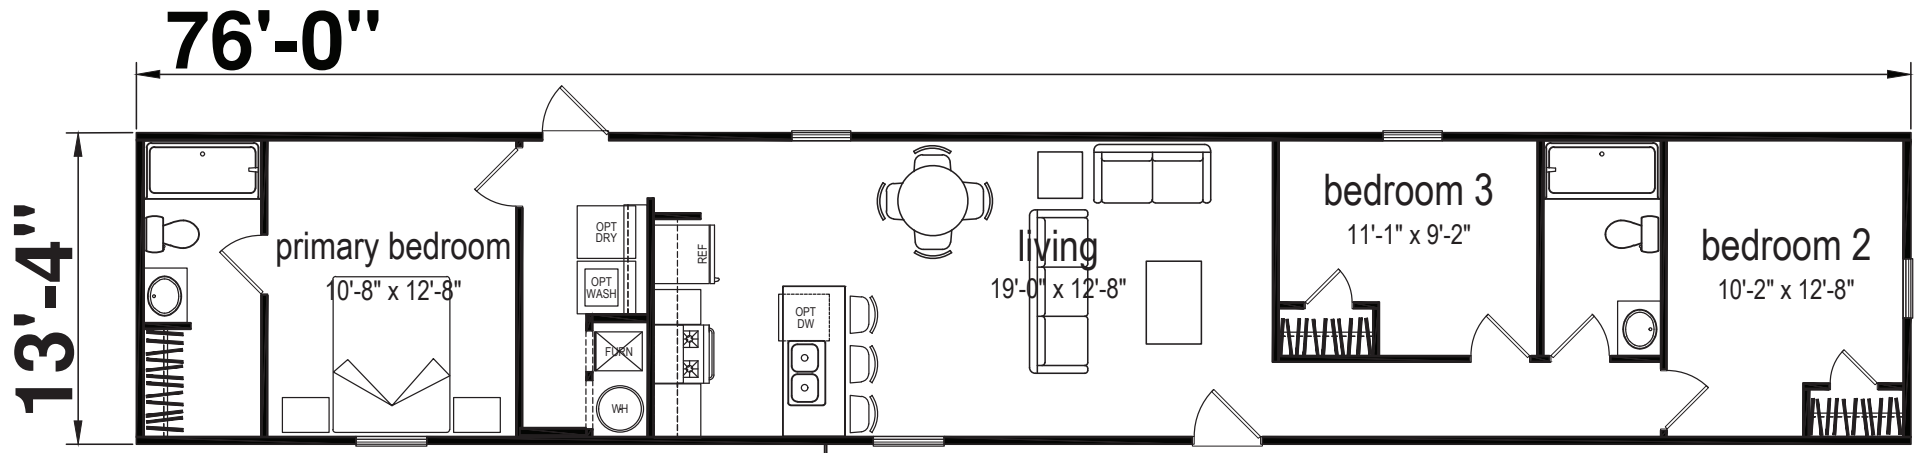

Horningford

Lake Manor Series

1,013 SQ. FT. (Approximate) 3 Bedroom, 2 Bath

Last Updated: 12-20-23

CHAMPION HOMES CENTER
77 Horseshoe Rd.
Leola, PA 17540

PennsylvaniaFactoryDirect.com | 1-800-654-8392

IMPORTANT: Champion Homes reserves the right to modify, cancel or substitute products or features of this event at any time without prior notice or obligation. Pictures and other promotional materials are representative and may depict or contain floor plans, square footages, elevations, options, upgrades, extra design features, decorations, floor coverings, specialty light fixtures, custom paint and wall coverings, window treatments, landscaping, sound and alarm systems, furnishings, appliances, and other designer/decorator features and amenities that are not included as part of the home and/or may not be available at all locations. Home, pricing and community information is subject to change, and homes to prior sale, at any time without notice or obligation. ©2023 Champion Homes. All rights reserved.