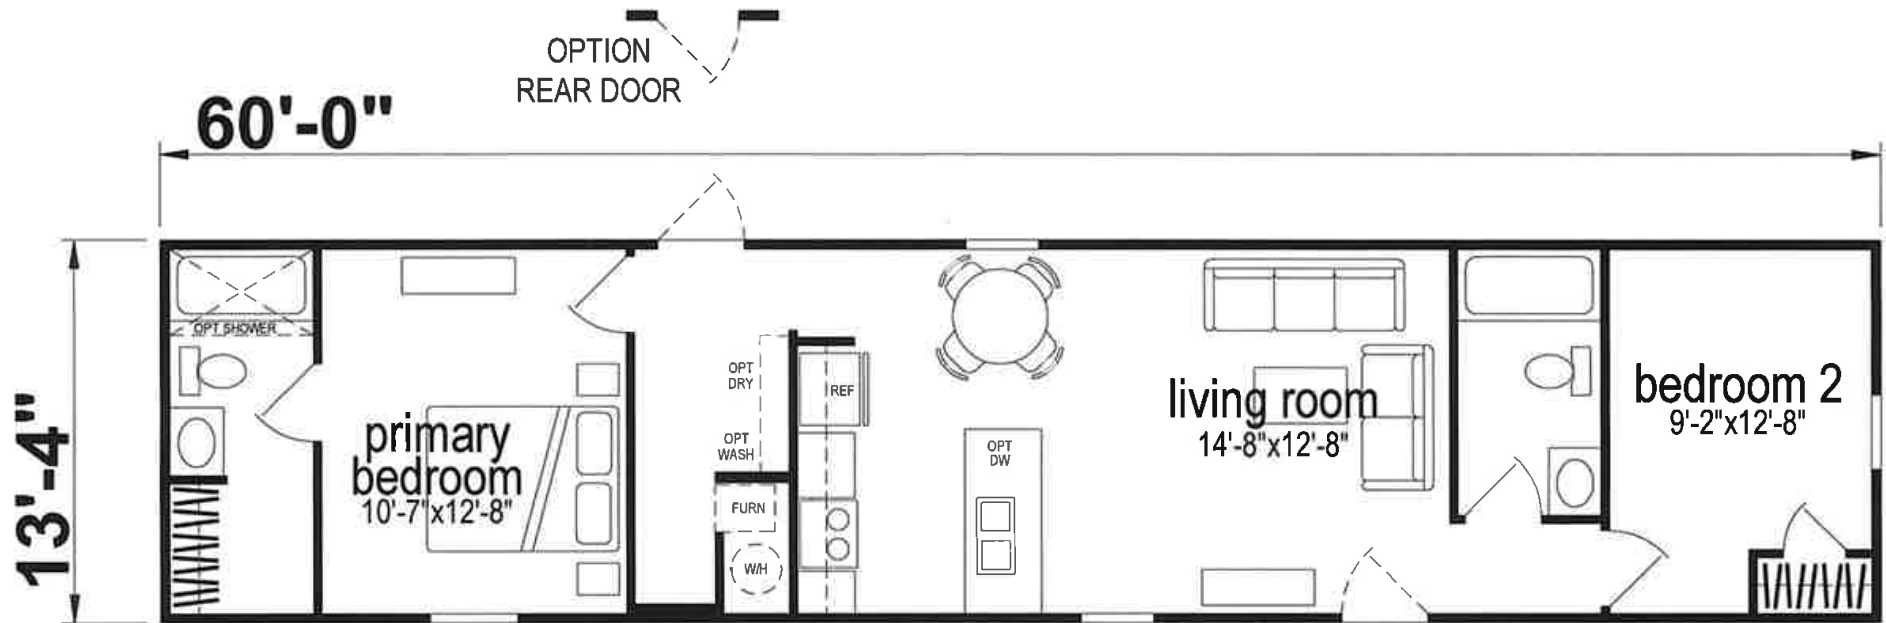

Jenkinsburg

Prime Series

800 SQ. FT. (Approximate) 2 Bedroom, 2 Bath

Last Updated: 12-20-23

CHAMPION HOMES CENTER
77 Horseshoe Rd.
Leola, PA 17540

PennsylvaniaFactoryDirect.com | 1-800-654-8392

IMPORTANT: Champion Homes reserves the right to modify, cancel or substitute products or features of this event at any time without prior notice or obligation. Pictures and other promotional materials are representative and may depict or contain floor plans, square footages, elevations, options, upgrades, extra design features, decorations, floor coverings, specialty light fixtures, custom paint and wall coverings, window treatments, landscaping, sound and alarm systems, furnishings, appliances, and other designer/decorator features and amenities that are not included as part of the home and/or may not be available at all locations. Home, pricing and community information is subject to change, and homes to prior sale, at any time without notice or obligation. ©2020 Champion Homes. All rights reserved.